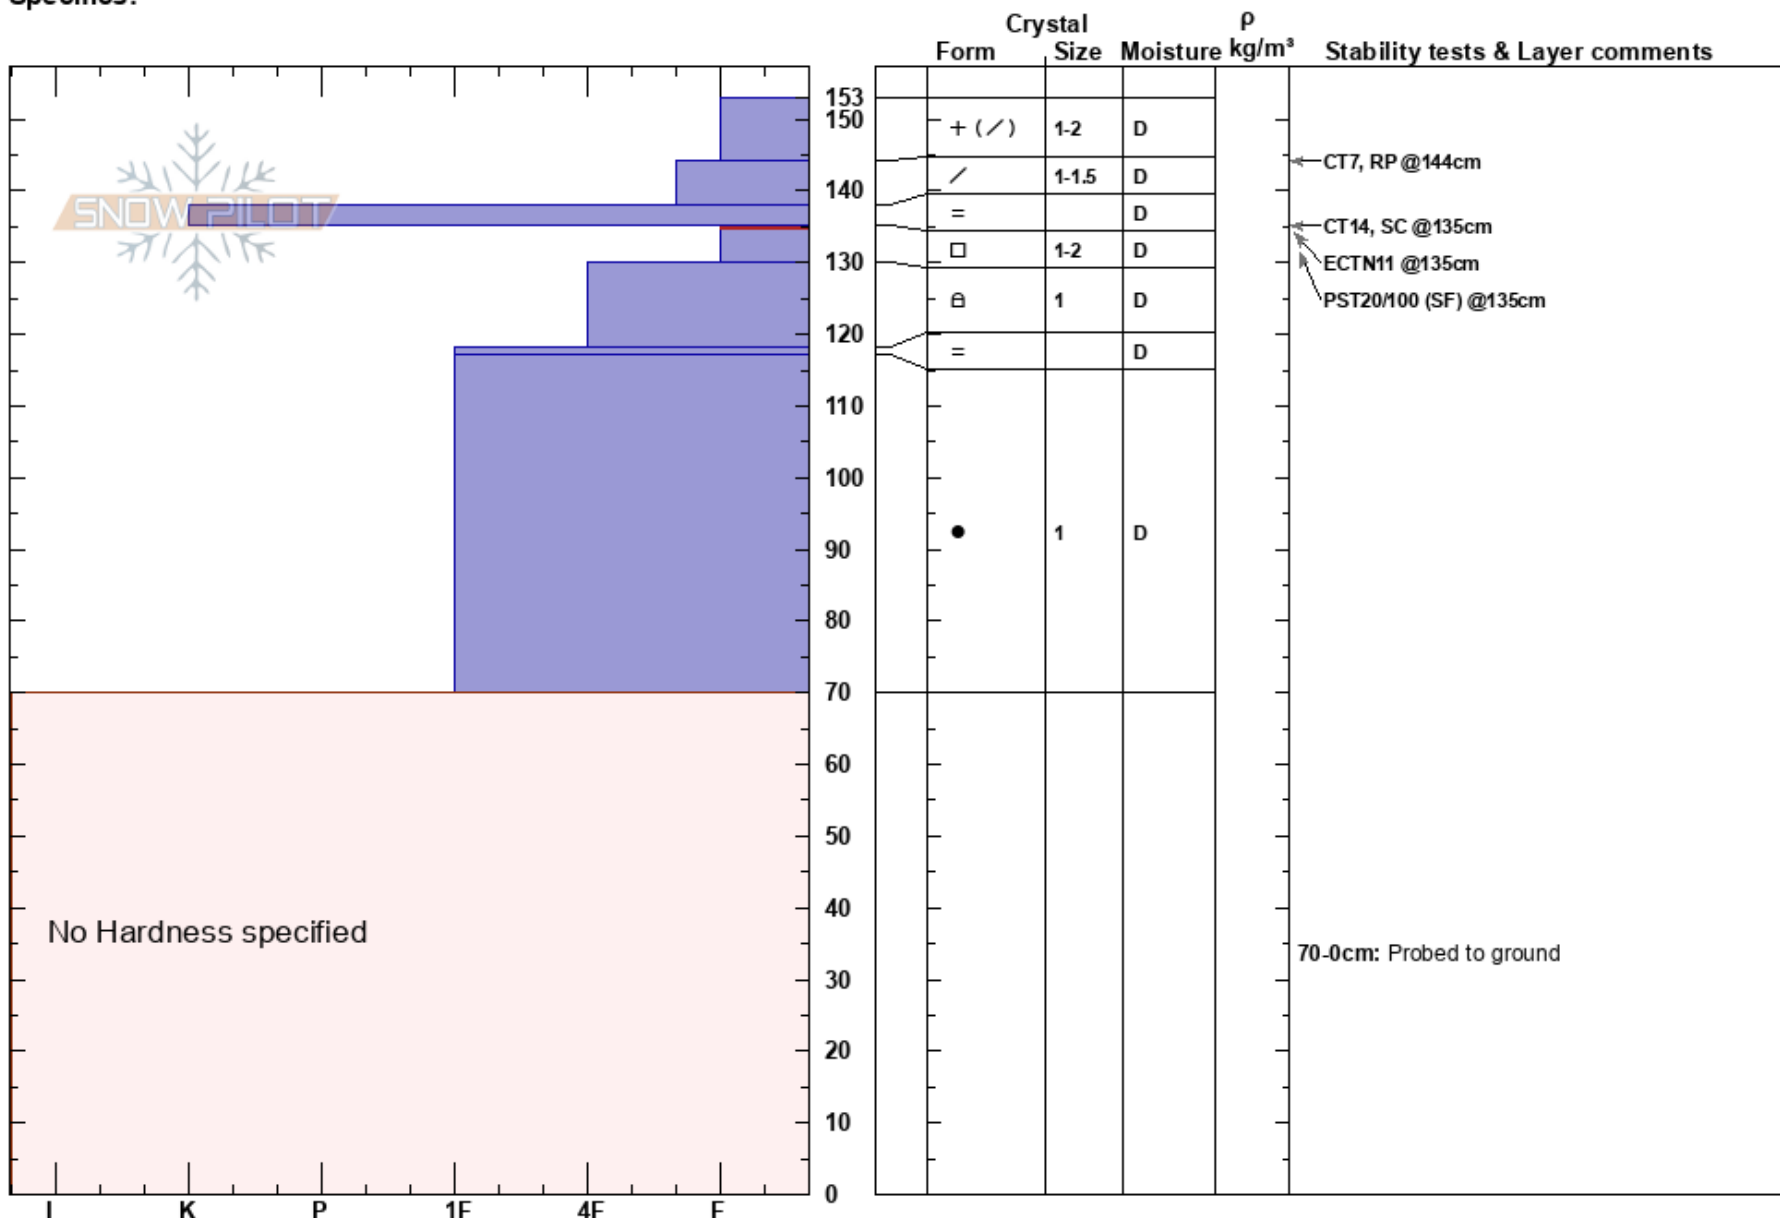

Rose Knob
 Mount Rose
 NV
Elevation: 8380 ft
Aspect: 75°
Specifics:

Steve Reynaud
 01/15/2020 - 11:15am
Co-ord: 39.28353N, -119.95390W
Slope Angle: 35°
Wind Loading: previous

Stability: Very Good **HS:** 153
Air Temperature:
Sky Cover: FEW
Precipitation: NO
Wind: Calm

Layer Notes:
 138-135cm: Jan 4 RC
 135-130cm: Problematic layer
 70-0cm: Probed to ground

Notes: Monitoring the Jan 4 rain crust and faceted snow. Loading event expected Thursday. Snowpit dug in open below treeline terrain.