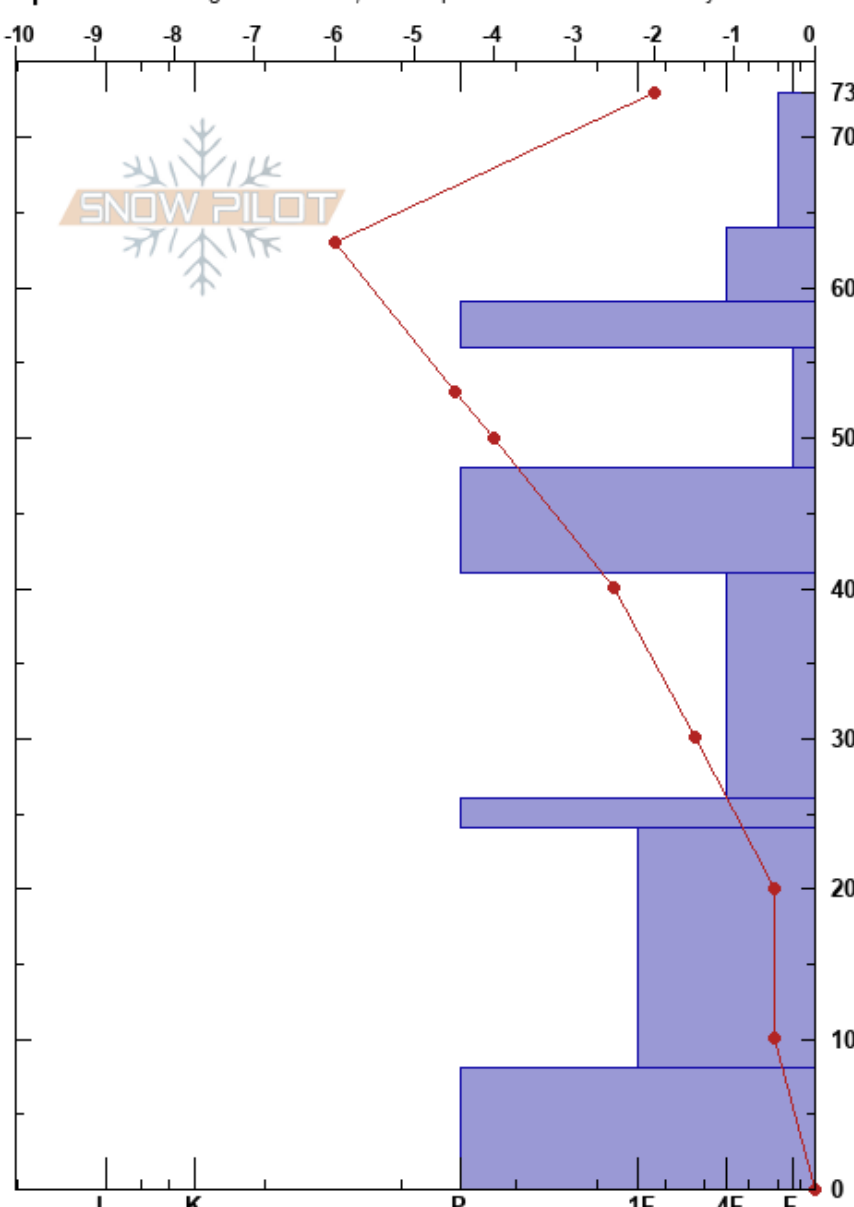

Promised Land-Heavenly Mike Galgay
 Carson Range 01/15/2020 - 12:15pm
 CA Co-ord: 38.92967N, -119.88642W
 Elevation: 8266 ft Slope Angle: 35°
 Aspect: NE Wind Loading: previous
 Specifics: Pit dug in a Ski Area; Pit is representative of backcountry

Stability: Very Good HS:73
 Air Temperature: 1°C PF:55 56-48cm:Problematic layer
 Sky Cover: BKN
 Precipitation: NO
 Wind: SW Light Breeze

Form	Crystal Size	Moisture	ρ kg/m ³	Stability tests & Layer comments
•	0.3			
• (•)	0.3-0.5 (0.5)			
⊠	1			
⊙⊙				
□	1-2			
⊙⊙				← PST100/100 (End) @48cm No prop.
□	1-2			
⊙⊙				
⊖	1			
⊖	1			↙ 2x CTN same result x2

Notes: Hazy thin cloud cover had moved in within the last hour.