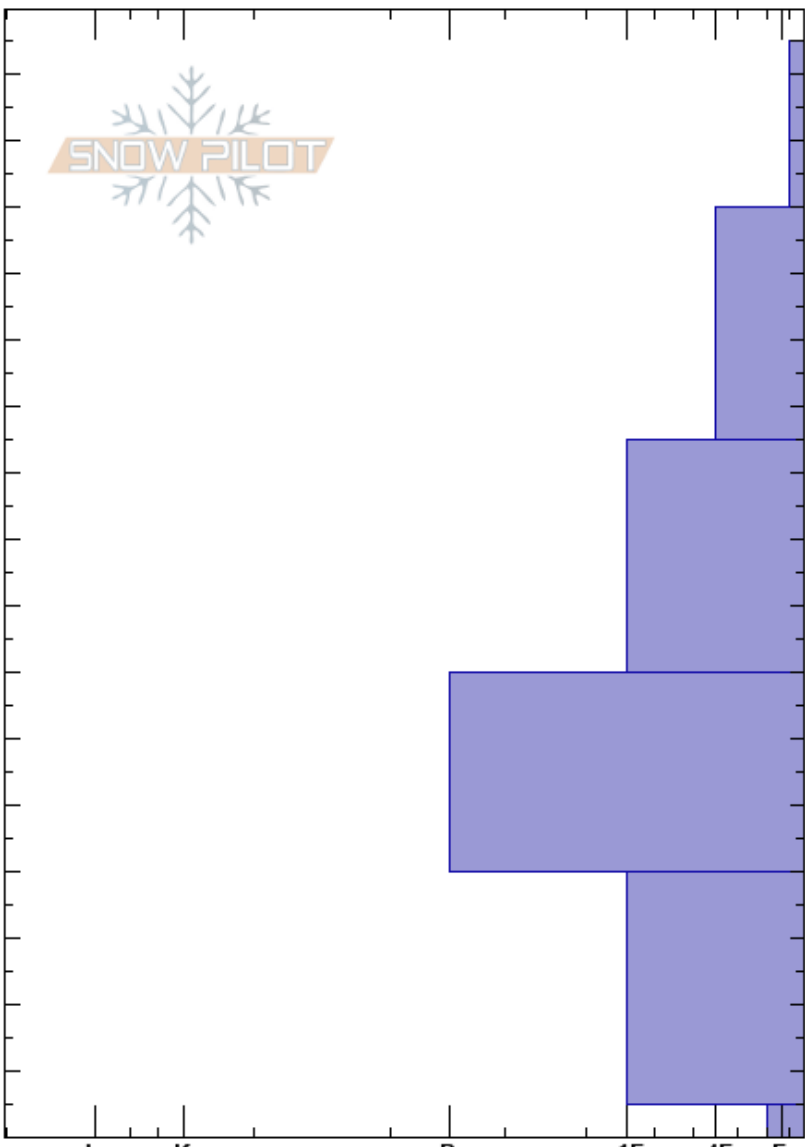

Lolo Pass- Nascar Hill
 Bitterroot
 MT
 Elevation: 5575 ft
 Aspect: 90°
 Specifics: We skied slope

Todd Glew
 01/15/2020 - 10:53am
 Co-ord: 46.62760N, -114.58144W
 Slope Angle: 11°
 Wind Loading: no

Stability: HS:165
 Air Temperature: 4°F PF:70 5-0cm:Problematic layer
 Sky Cover: CLR PS: 40
 Precipitation: NO
 Wind: S Light Breeze

Crystal Form	Crystal Size	Moisture	ρ kg/m ³	Stability tests & Layer comments
+ (✓)	3			
/	2			
• (✓)	1			
•	0.5			
⊖	1-2			
□				CT24, SC @5cm PST75/100 (End) @5cm

Notes: