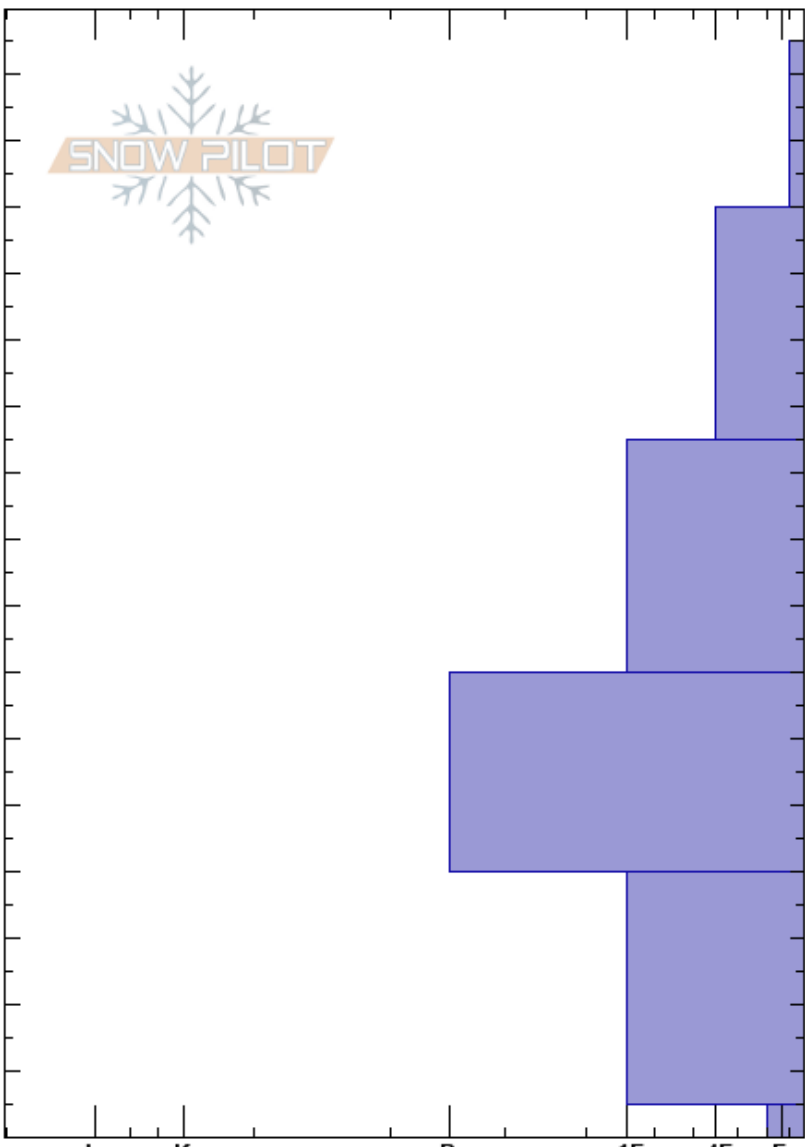

Lolo Pass- Nascar Hill  
 Bitterroot  
 MT  
 Elevation: 5575 ft  
 Aspect: 90°  
 Specifics: We skied slope

Todd Glew  
 01/15/2020 - 10:53am  
 Co-ord: 46.62760N, -114.58144W  
 Slope Angle: 11°  
 Wind Loading: no

Stability: **HS:165**  
 Air Temperature: 4°F **PF:70** 5-0cm:Problematic layer  
 Sky Cover: CLR **PS:40**  
 Precipitation: NO  
 Wind: S Light Breeze

Crystal Form	Crystal Size	Moisture	$\rho$ kg/m <sup>3</sup>	Stability tests & Layer comments
+ ( / )	3			
/	2			
• ( / )	1			
•	0.5			
⊖	1-2			
□				

CT24, SC @5cm  
 PST75/100 (End) @5cm

Notes: