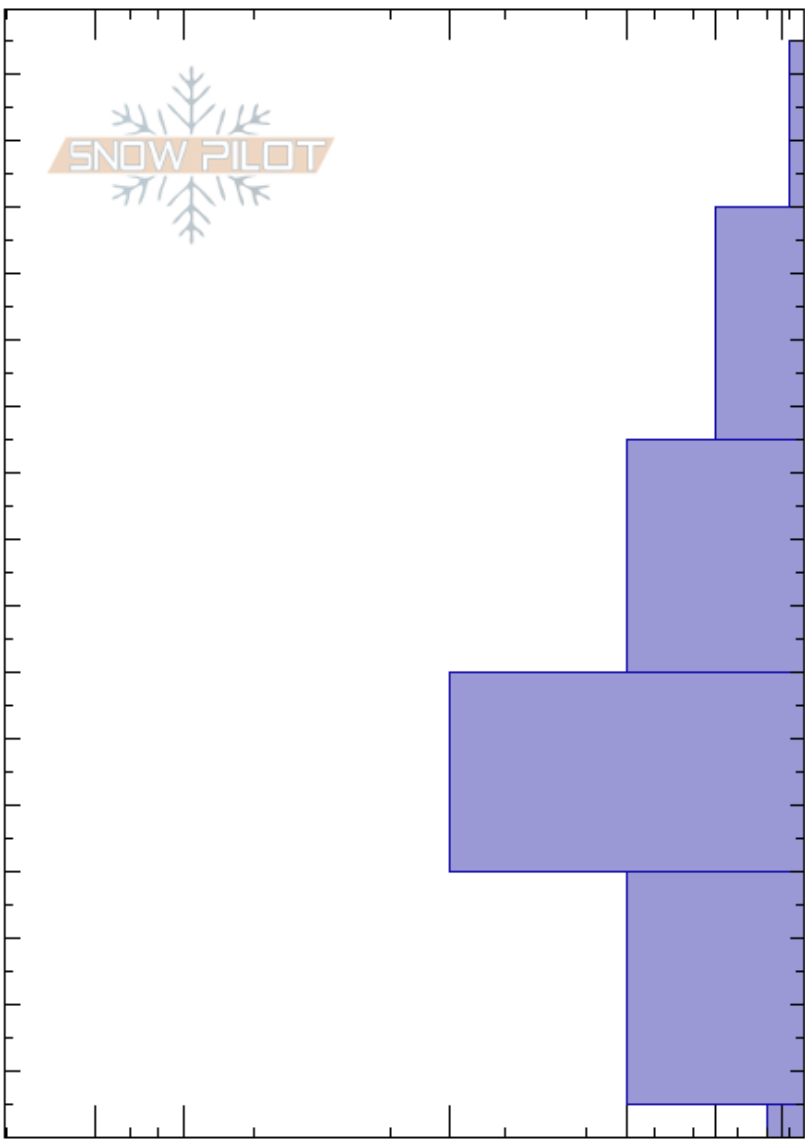

Lolo Pass- Nascar Hill  
 Bitterroot  
 MT  
 Elevation: 5575 ft  
 Aspect: 90°  
 Specifics: We skied slope

Todd Glew  
 01/15/2020 - 10:53am  
 Co-ord: 46.62760N, -114.58144W  
 Slope Angle: 11°  
 Wind Loading: no

Stability: **HS:165**  
 Air Temperature: 4°F **PF:70** 5-0cm:Problematic layer  
 Sky Cover: CLR **PS:40**  
 Precipitation: NO  
 Wind: S Light Breeze

Crystal Form	Crystal Size	Moisture	$\rho$ kg/m <sup>3</sup>	Stability tests & Layer comments
+ (✓)	3			
/	2			
• (✓)	1			
•	0.5			
⊖	1-2			
□				CT24, SC @5cm PST75/100 (End) @5cm