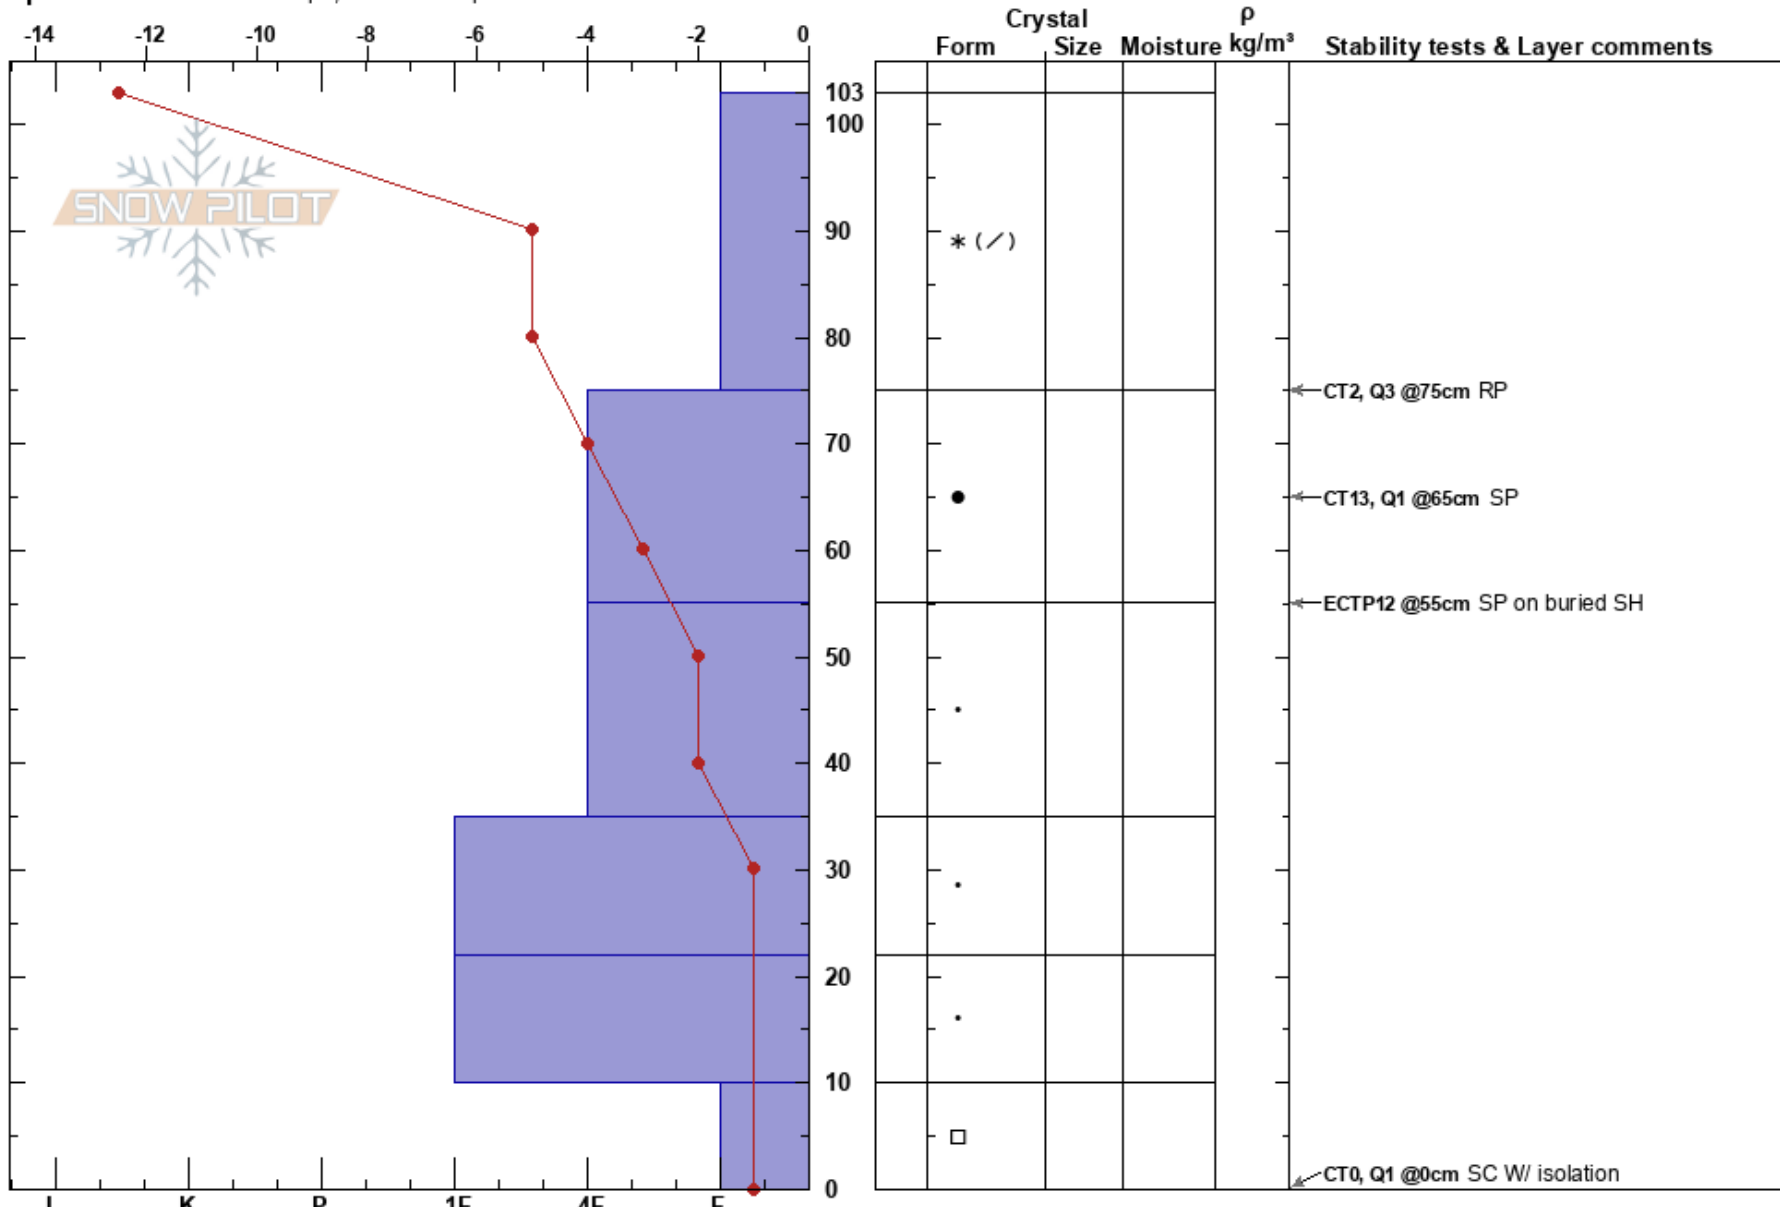

SPC MOLAS Big Moe
 San Juan Range
 CO
 Elevation: 11344 ft
 Aspect: E
 Specifics: Ski tracks on slope; We skied slope

Casey Franklin
 12/26/2019 - 4:30am
 Co-ord: -37.75496N, 107.69722W
 Slope Angle: 18°
 Wind Loading: previous

Stability: Good
 Air Temperature: -12°C
 Sky Cover: CLR
 Wind: Calm
 HS:103
 PF:40
 PS:10
 10-0cm: Problematic layer

Notes: The Christmas storm came in cold and dry delivering 25 cm of new snow, looking to find firm over soft layers deep in snowpack.