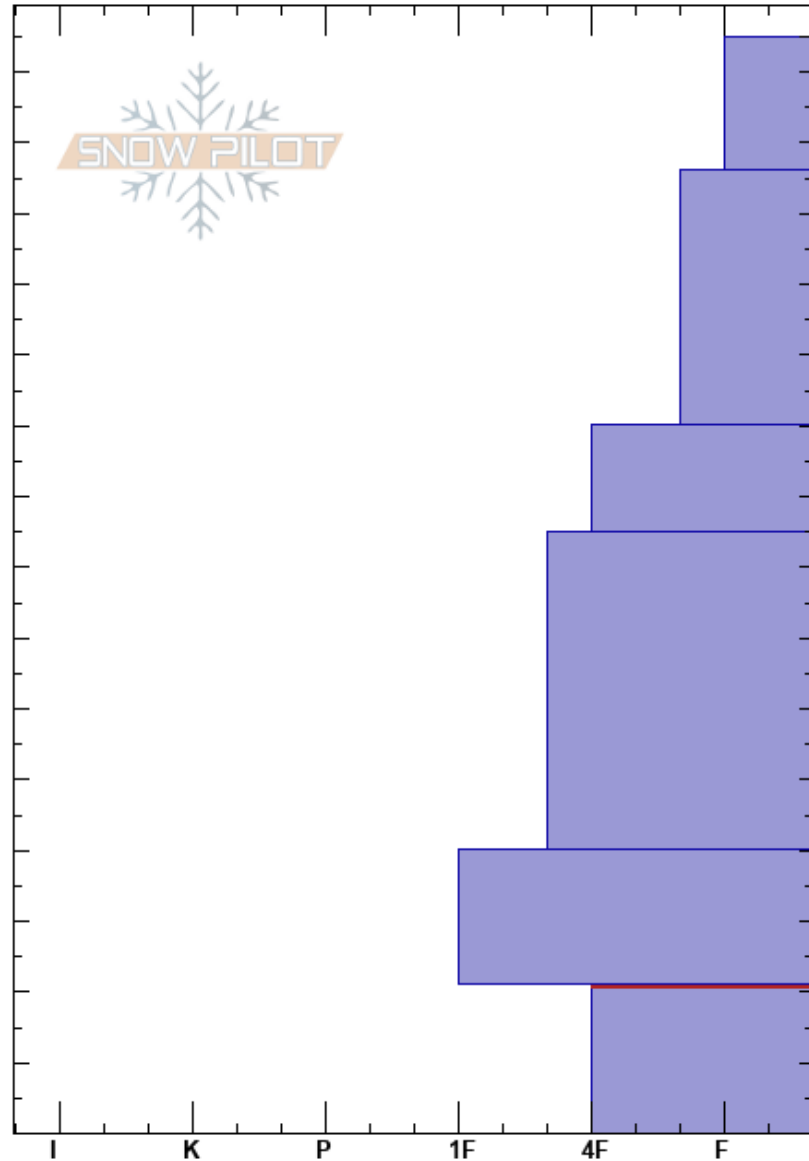

Ski Hill  
 Lionhead Range  
 MT  
 Elevation: 8200 ft  
 Aspect: 75°  
 Specifics:

Doug Chabot-Admin  
 01/14/2020 - 10:50am  
 Co-ord: 44.70202N, -111.29451W  
 Slope Angle: 30°  
 Wind Loading: no

Stability: Fair Stable HS:155  
 Air Temperature: -9°C Layer Notes:  
 Sky Cover: BKN 21-0cm: Problematic layer  
 Precipitation: NO  
 Wind:

Depth (cm)	Crystal		Moisture	$\rho$ kg/m <sup>3</sup>	Stability tests & Layer comments
	Form	Size			
155					
150					
140	+				
130					
120					
110					
100					
90					
80					
70					
60					
50					
40					
30					
20					
10					
0					