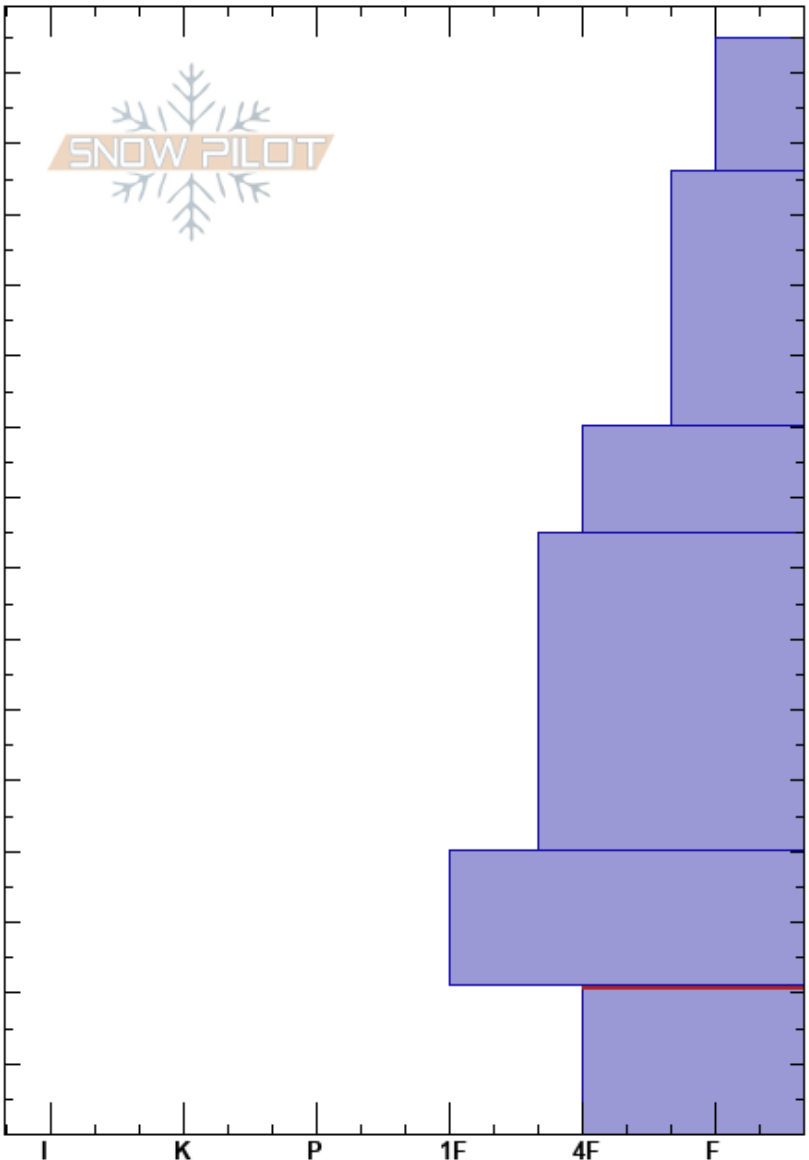

Ski Hill
 Lionhead Range
 MT
 Elevation: 8200 ft
 Aspect: 75°
 Specifics:

Doug Chabot-Admin
 01/14/2020 - 10:50am
 Co-ord: 44.70202N, -111.29451W
 Slope Angle: 30°
 Wind Loading: no

Stability: Fair Stable
 Air Temperature: -9°C
 Sky Cover: BKN
 Precipitation: NO
 Wind:
 HS:155
 Layer Notes:
 21-0cm: Problematic layer

Height (ft)	Crystal		Moisture	ρ kg/m ³	Stability tests & Layer comments
	Form	Size			
155					
150					
145	+				
140					
135					
130					
125					
120					
115					
110					
105					
100					
95					
90					
85					
80					
75					
70					
65					
60					
55					
50					
45					
40					
35					
30					
25					
20					
15					
10					
0					