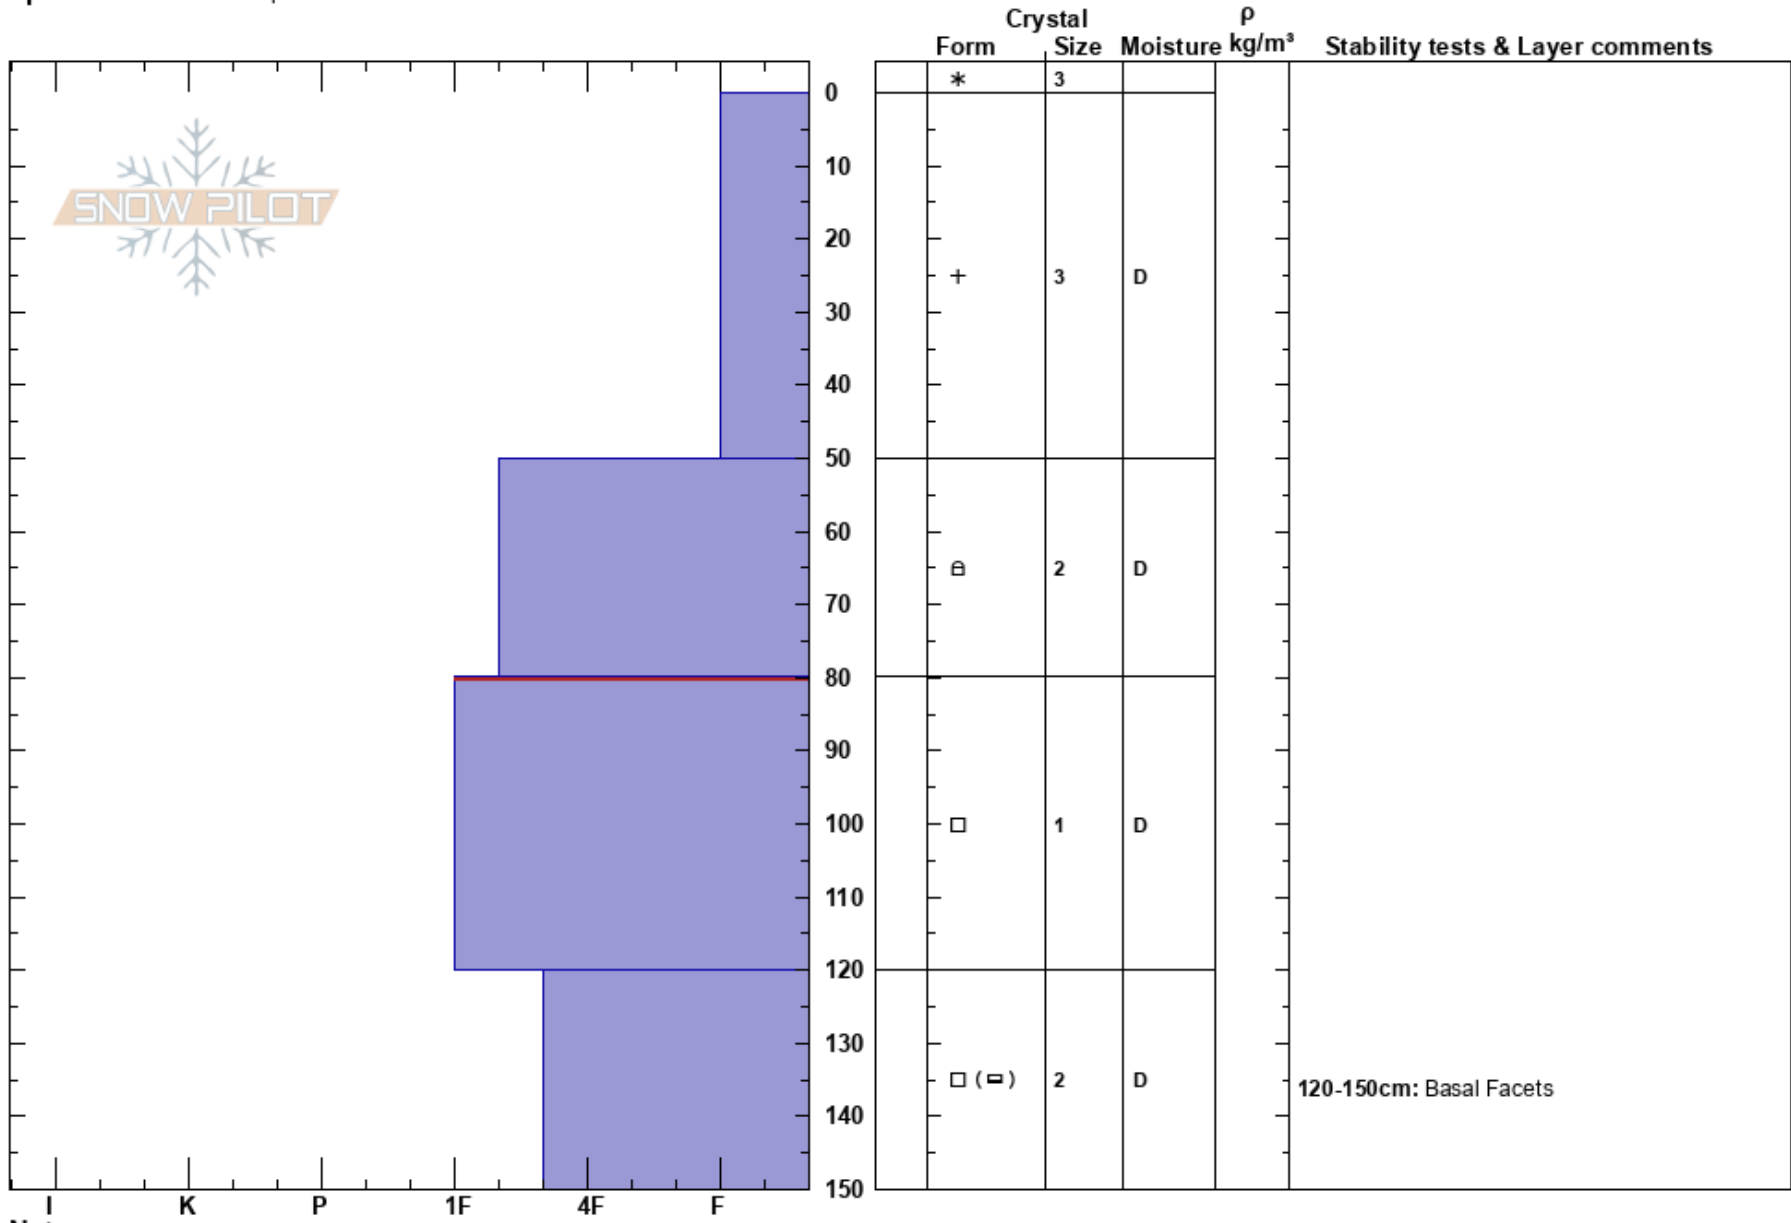

Philipps Bench  
 Teton Range  
 WY  
**Elevation:** 2755 m  
**Aspect:** SE  
**Specifics:** We skied slope

Karsten von Hoesslin  
 01/11/2020 - 4:25pm  
**Co-ord:** 43.51393N, -110.93503E  
**Slope Angle:** 24°  
**Wind Loading:** no

**Stability:** Very Good **HS:** 150 **Layer Notes:**  
**Air Temperature:** -10°C **PF:** 40 80-120cm: Problematic layer  
**Sky Cover:** OVC **PS:** 20 120-150cm: Basal Facets  
**Precipitation:** S2  
**Wind:** SW Light Breeze

**Notes:** relatively secluded from wind. Grass and Rock Bottom.