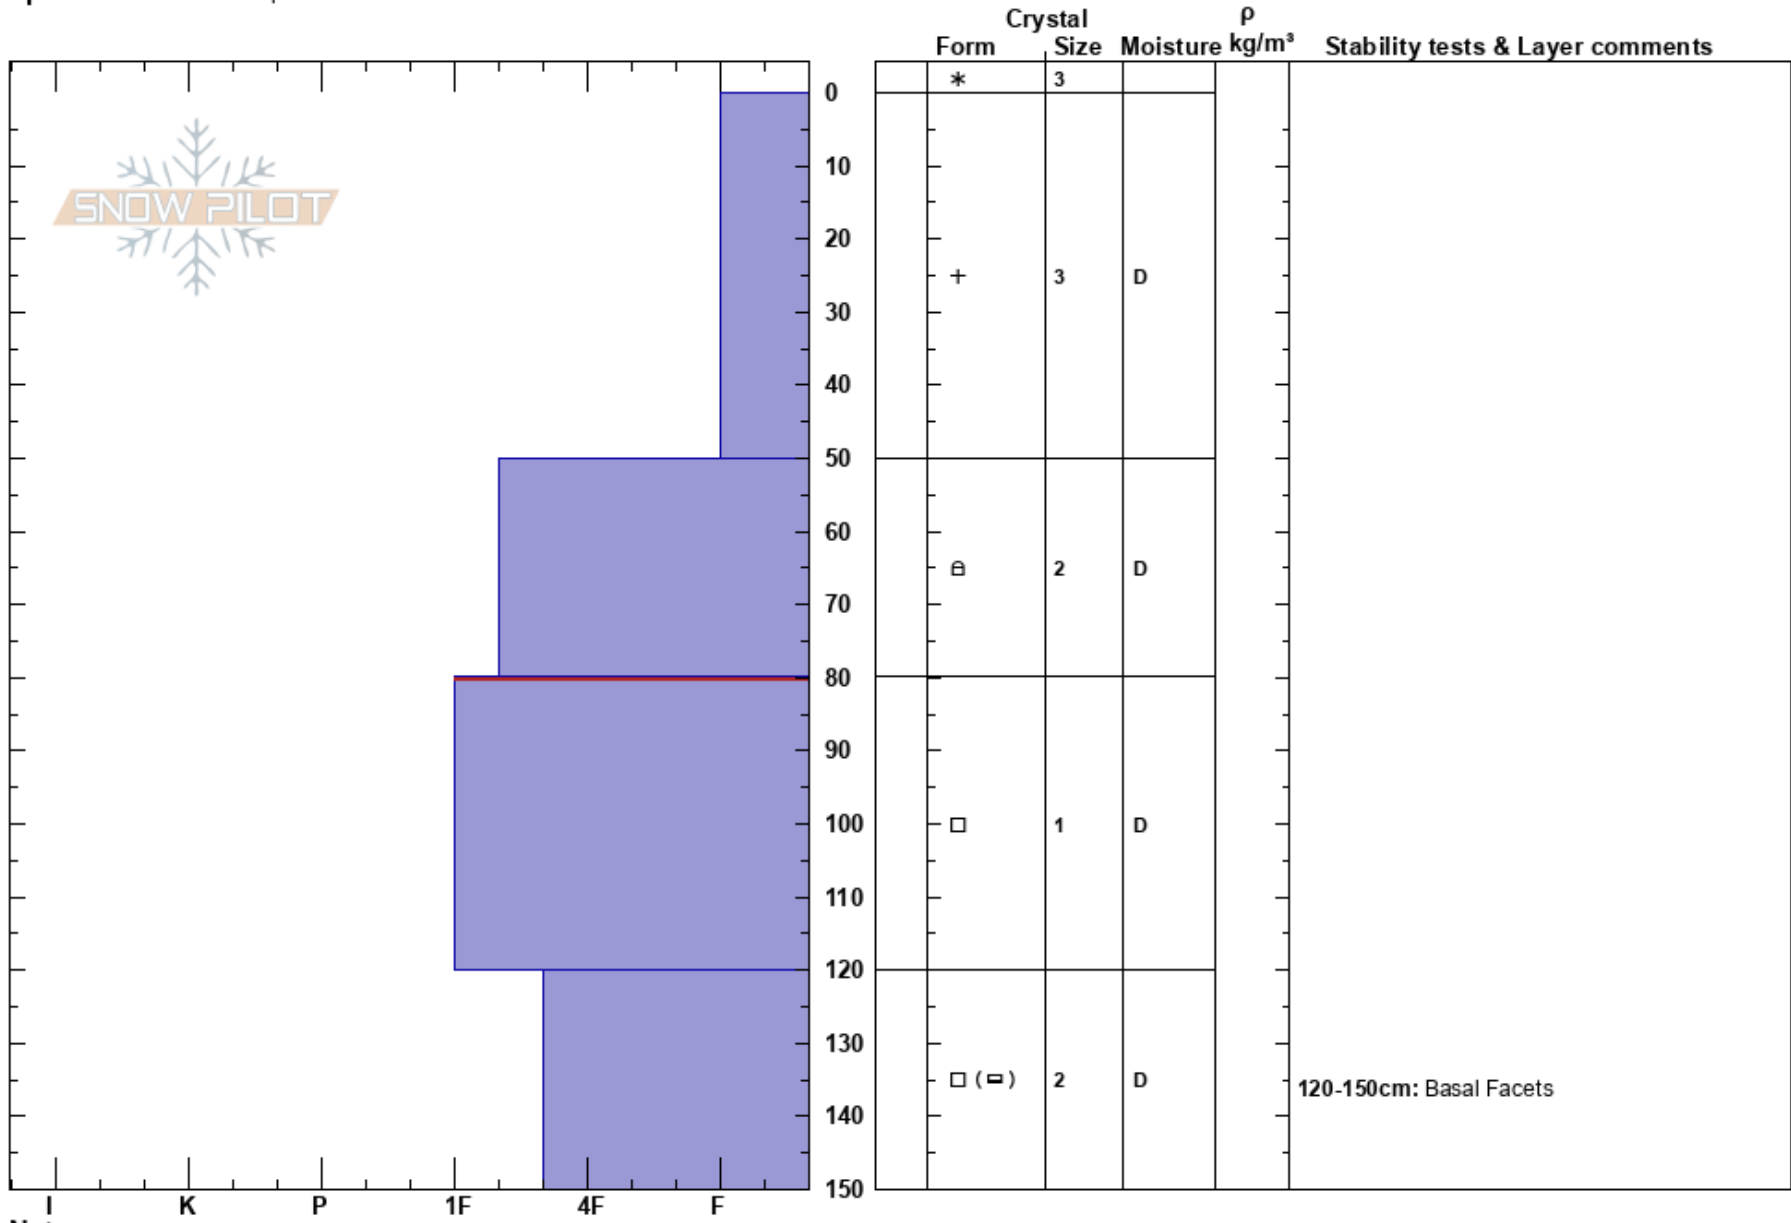

Philipps Bench
 Teton Range
 WY
Elevation: 2755 m
Aspect: SE
Specifics: We skied slope

Karsten von Hoesslin
 01/11/2020 - 4:25pm
Co-ord: 43.51393N, -110.93503E
Slope Angle: 24°
Wind Loading: no

Stability: Very Good **HS:** 150 **Layer Notes:**
Air Temperature: -10°C **PF:** 40 80-120cm: Problematic layer
Sky Cover: OVC **PS:** 20 120-150cm: Basal Facets
Precipitation: S2
Wind: SW Light Breeze

Notes: relatively secluded from wind. Grass and Rock Bottom.