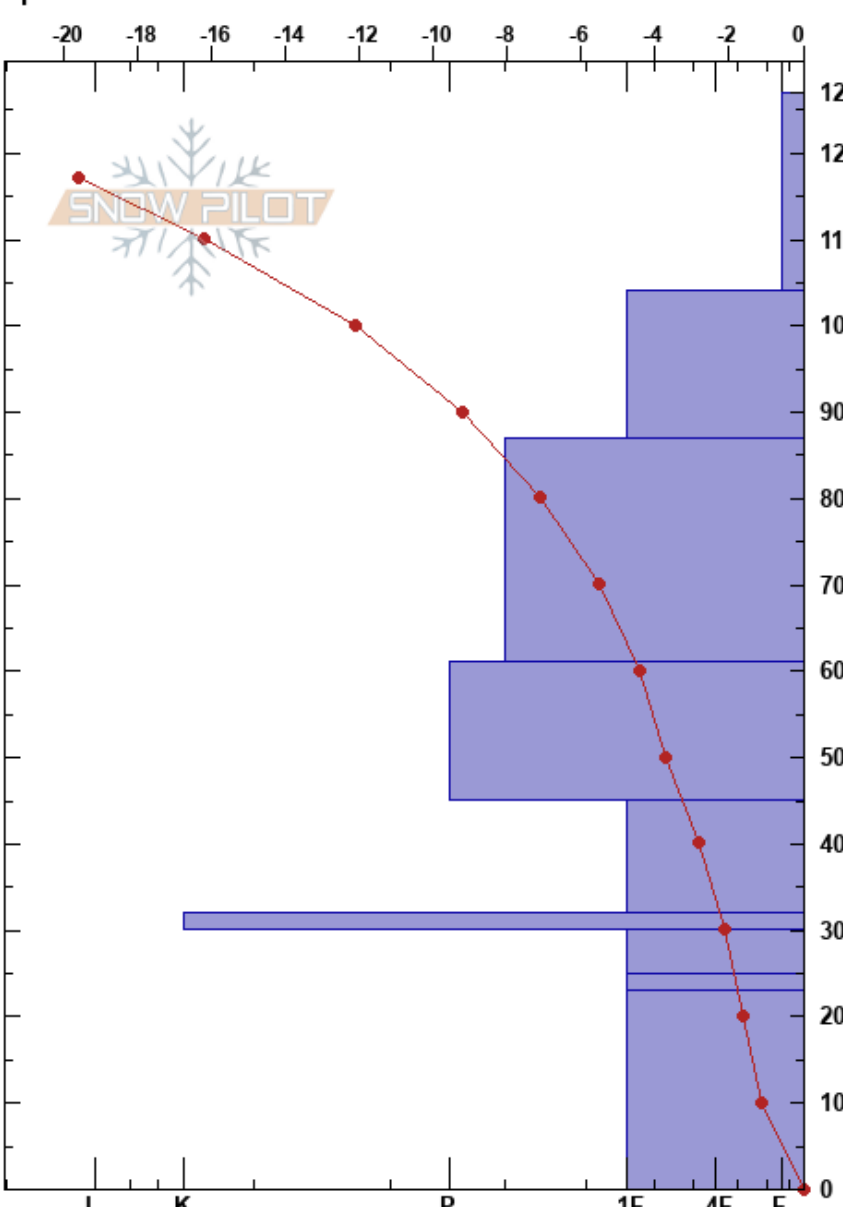

Shotplot Weekly
 Sunshine Village
 AB
 Elevation: 2350 m
 Aspect:
 Specifics:

Zoe Ryan
 14/01/2020 - 13:00
 Co-ord:
 Slope Angle:
 Wind Loading: no

Stability:
 Air Temperature: -18.4°C PF:45
 Sky Cover: BKN
 Precipitation: NO
 Wind: S Light Breeze

HS:127
 Layer Notes:
 87-61cm: Problematic layer
 32-30cm: Nov 8th MFcr
 25-23cm: Oct 7th MFcr decomposing

Height (cm)	Crystal		Moisture	ρ kg/m ³	Stability tests & Layer comments
	Form	Size			
127	^	0.5		110	
110	/	0.5-1	D		
100	☐	0.5-1	D	200	
90					
87				225	CT22, RP @87cm x2 ECTN22 @87cm
80	☐	1	D		
70					
60	☐	1-2	D	280	
50					
40	☐	2-3	D	240	
32-30	⊙⊙				32-30cm: Nov 8th MFcr
30	☐	2-4	D	230	
25-23	⊙⊙				25-23cm: Oct 7th MFcr decomposing
20				220	
10	^ (☐)	3-5(3)	D		
0					

Notes: Dec 30th interface down 40cm, evidence of decomposing SH