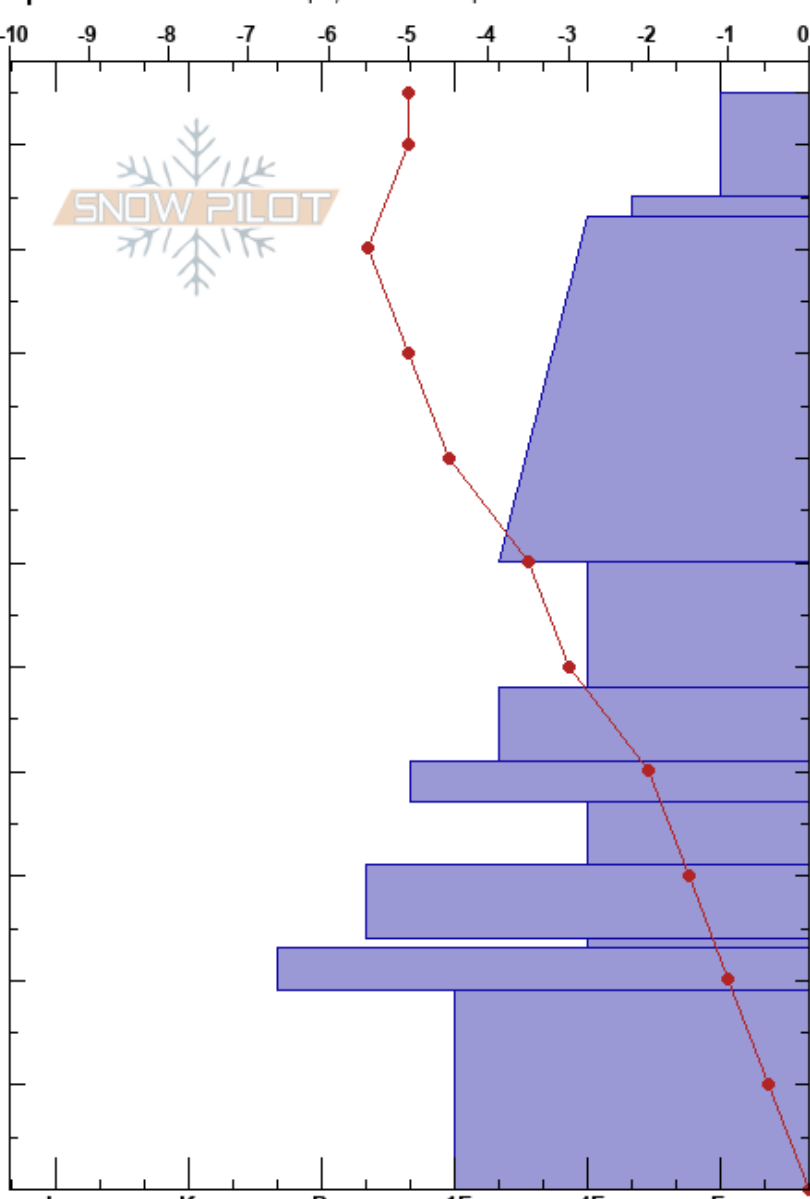

Beehive Dad Pow Meadow Patrick Rooney

Madison Range-N 01/08/2020 - 11:00am

MT Co-ord: 45.32150N, -111.39540W

Elevation: 8650 ft Slope Angle: 28°

Aspect: E Wind Loading: no

Specifics: Ski tracks on slope; We skied slope

Stability:

Air Temperature: -4°C

Sky Cover: OVC

Precipitation: NO

Wind: S Calm

HS:105

PF:66 93-60cm:Problematic layer

PS:25

Layer Notes:

Height (cm)	Crystal		Moisture	ρ kg/m ³	Stability tests & Layer comments
	Form	Size			
105					
100	/	1			
95	.	0.5			
90					
80	/	1			
70					← ECTP20 @70cm ← CT30, Q3 @70cm
60					
50	•	1			
45	☐ (•)	0.5-1			
40	⊙⊙	1			
35	☐	2			
30	⊕	1-2			
25	∨ (⊕)	3			
20	=	1			
10	☐	1			
0					

Notes: Pit dug by Patrick Rooney. Primary layer of concern existed within previous storm cycle layer.