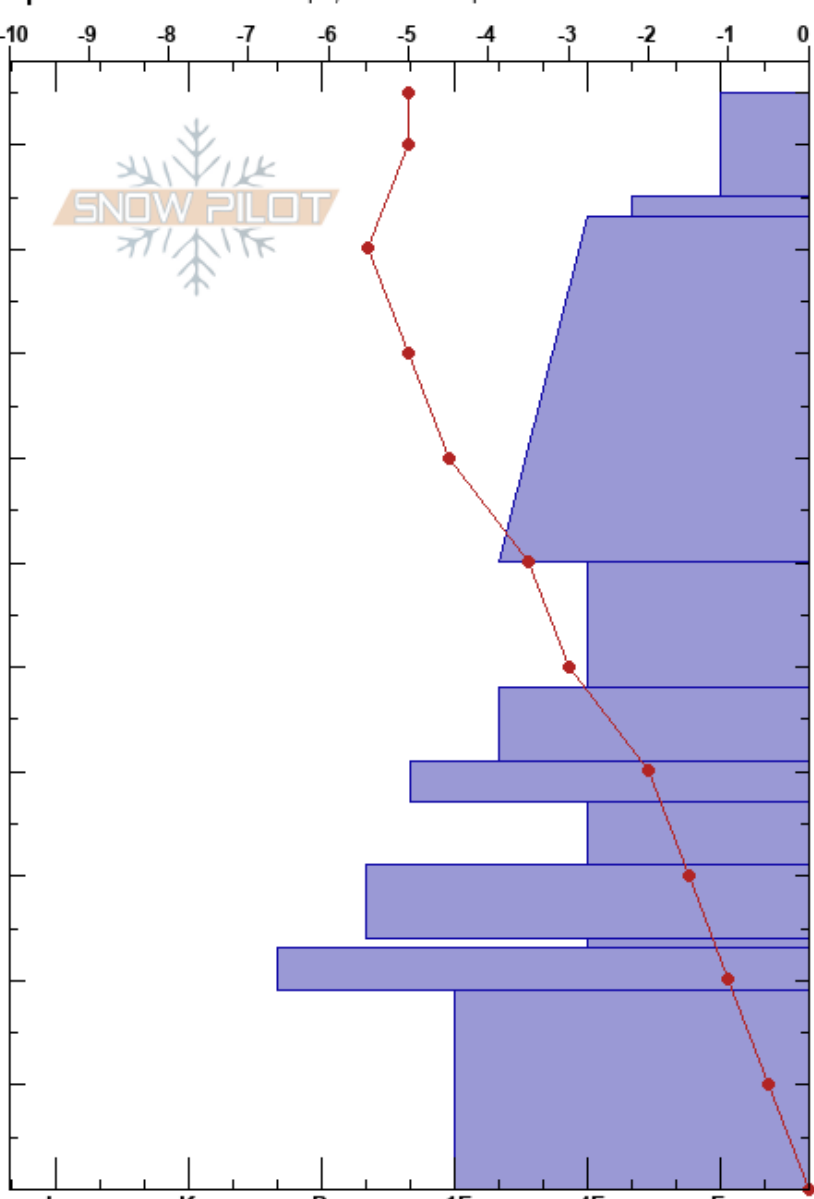

Beehive Dad Pow Meadow Patrick Rooney

Madison Range-N 01/08/2020 - 11:00am

MT Co-ord: 45.32150N, -111.39540W

Elevation: 8650 ft Slope Angle: 28°

Aspect: E Wind Loading: no

Specifics: Ski tracks on slope; We skied slope

Stability:

Air Temperature: -4°C

Sky Cover: OVC

Precipitation: NO

Wind: S Calm

HS:105

PF:66 93-60cm:Problematic layer

PS:25

Layer Notes:

Height (cm)	Crystal		Moisture	ρ kg/m ³	Stability tests & Layer comments
	Form	Size			
105					
100	/	1			
95	.	0.5			
90					
80	/	1			
70					← ECTP20 @70cm ← CT30, Q3 @70cm
60					
50	•	1			
45	☐ (•)	0.5-1			
40	⊙	1			
35	☐	2			
30	⊕	1-2			
25	∨ (⊕)	3			
20	=	1			
10	☐	1			
0					

Notes: Pit dug by Patrick Rooney. Primary layer of concern existed within previous storm cycle layer.