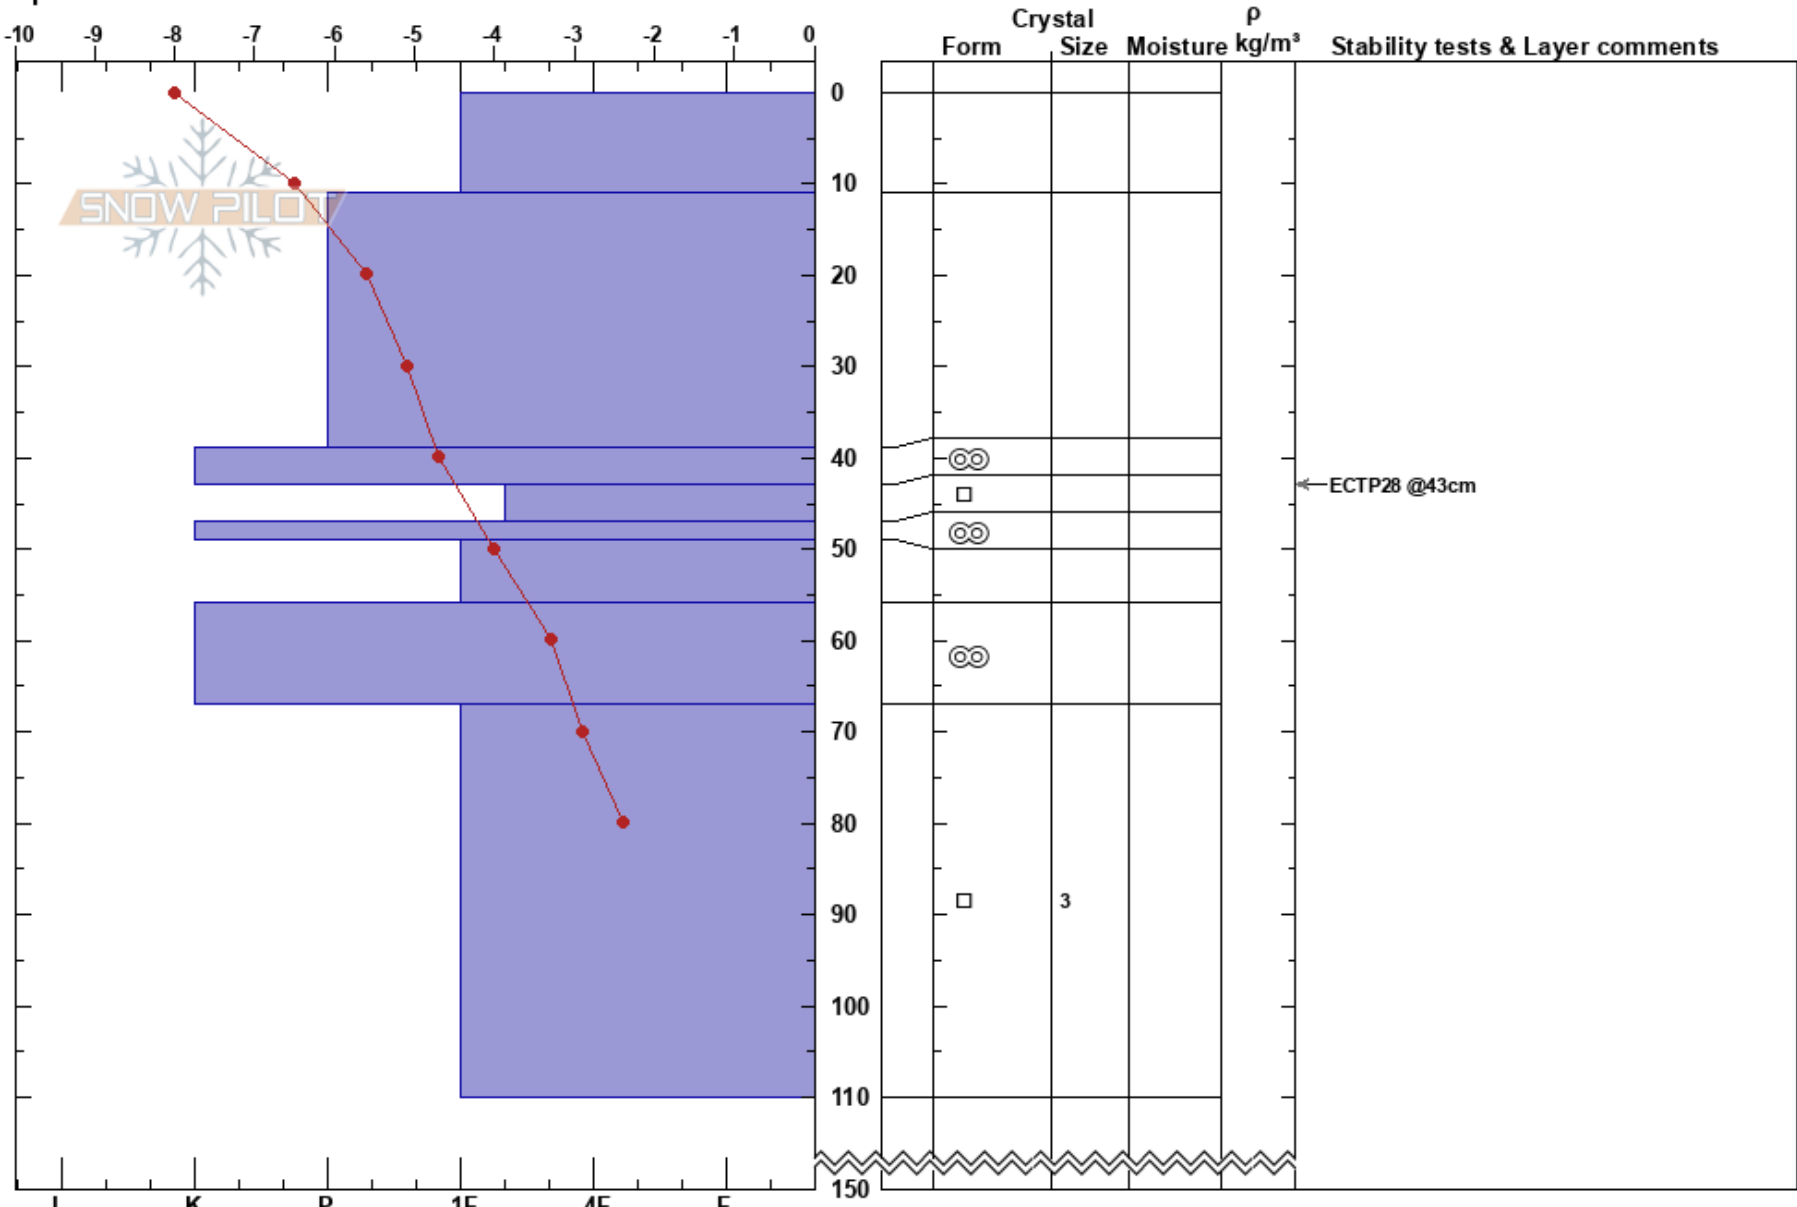

Kårsavagge S  
 Abisko  
 Sweden  
 Elevation: 802 m  
 Aspect: S  
 Specifics:

Tim Nordström  
 14/01/2020 - 13:37  
 Co-ord: 68.33717N, 18.54341E  
 Slope Angle: 32°  
 Wind Loading: previous

Stability: HS:150  
 Air Temperature: -5.3°C PF:6  
 Sky Cover: OVC  
 Precipitation: NO  
 Wind: W Light Breeze