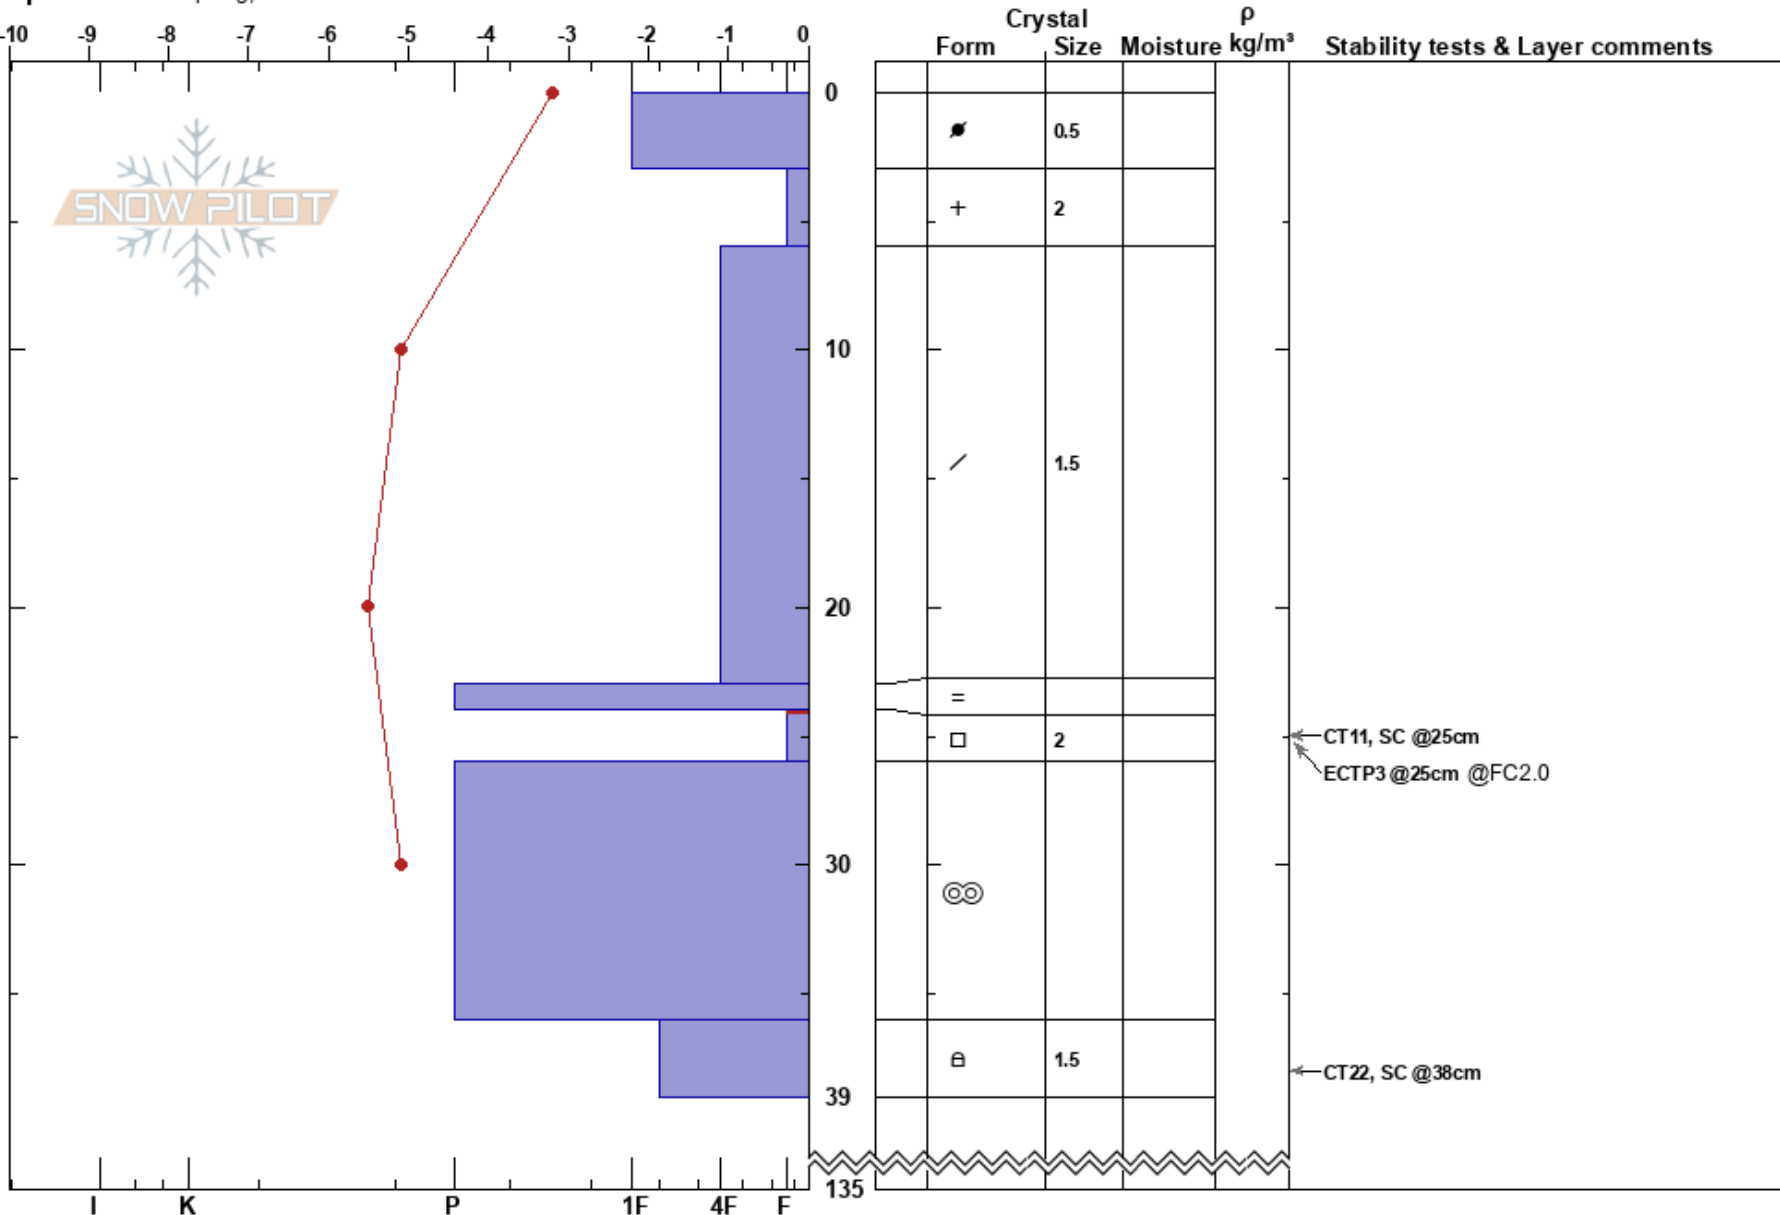

N. stugan Välliste  
 Våådalen  
 Sweden  
 Elevation: 809 m  
 Aspect:

Karin Trolin  
 14/01/2020 - 12:00  
 Co-ord: 63.27362N, 13.15961E  
 Slope Angle: 25°  
 Wind Loading: previous

Stability:  
 Air Temperature: -1°C  
 Sky Cover: OVC  
 Precipitation: NO  
 Wind: SW Moderate  
 HS:135  
 PF:35 24-26cm:Problematic layer  
 PS: 15

Specifics: Collapsing, localizer

Notes: