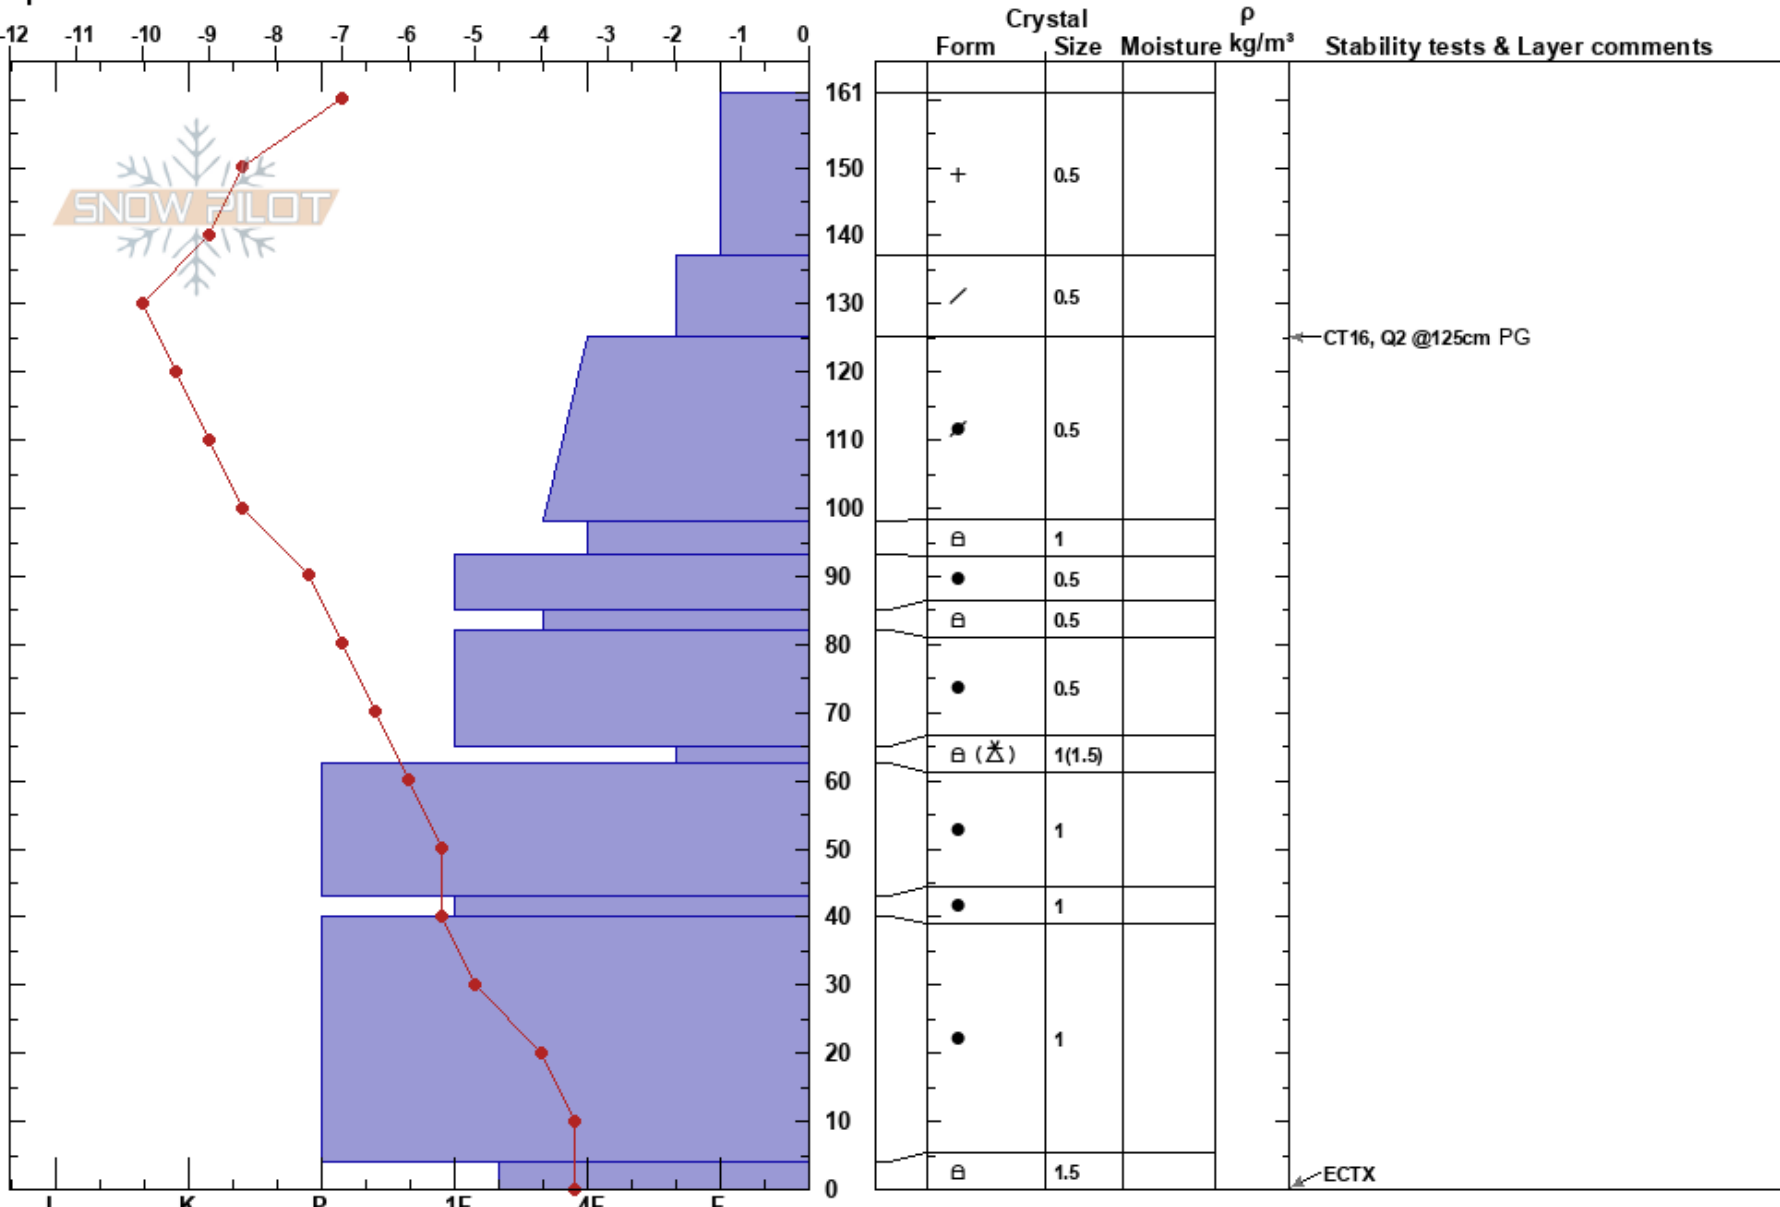

Tele Gold Moraines
 La Sal Mountains
 UT
 Elevation: 10564 ft
 Aspect: 335°
 Specifics:

Dave Garcia
 01/13/2020 - 1:15pm
 Co-ord: 38.44932N, -109.25749W
 Slope Angle: 22°
 Wind Loading: no

Stability: Good
 Air Temperature: -4.5°C
 Sky Cover: OVC
 Precipitation: NO
 Wind: SW Calm

HS:161
 Layer Notes:
 65-62.5cm: Problematic layer

Notes: The snowpack here was much deeper than other areas of Gold Basin due to previous wind loading.