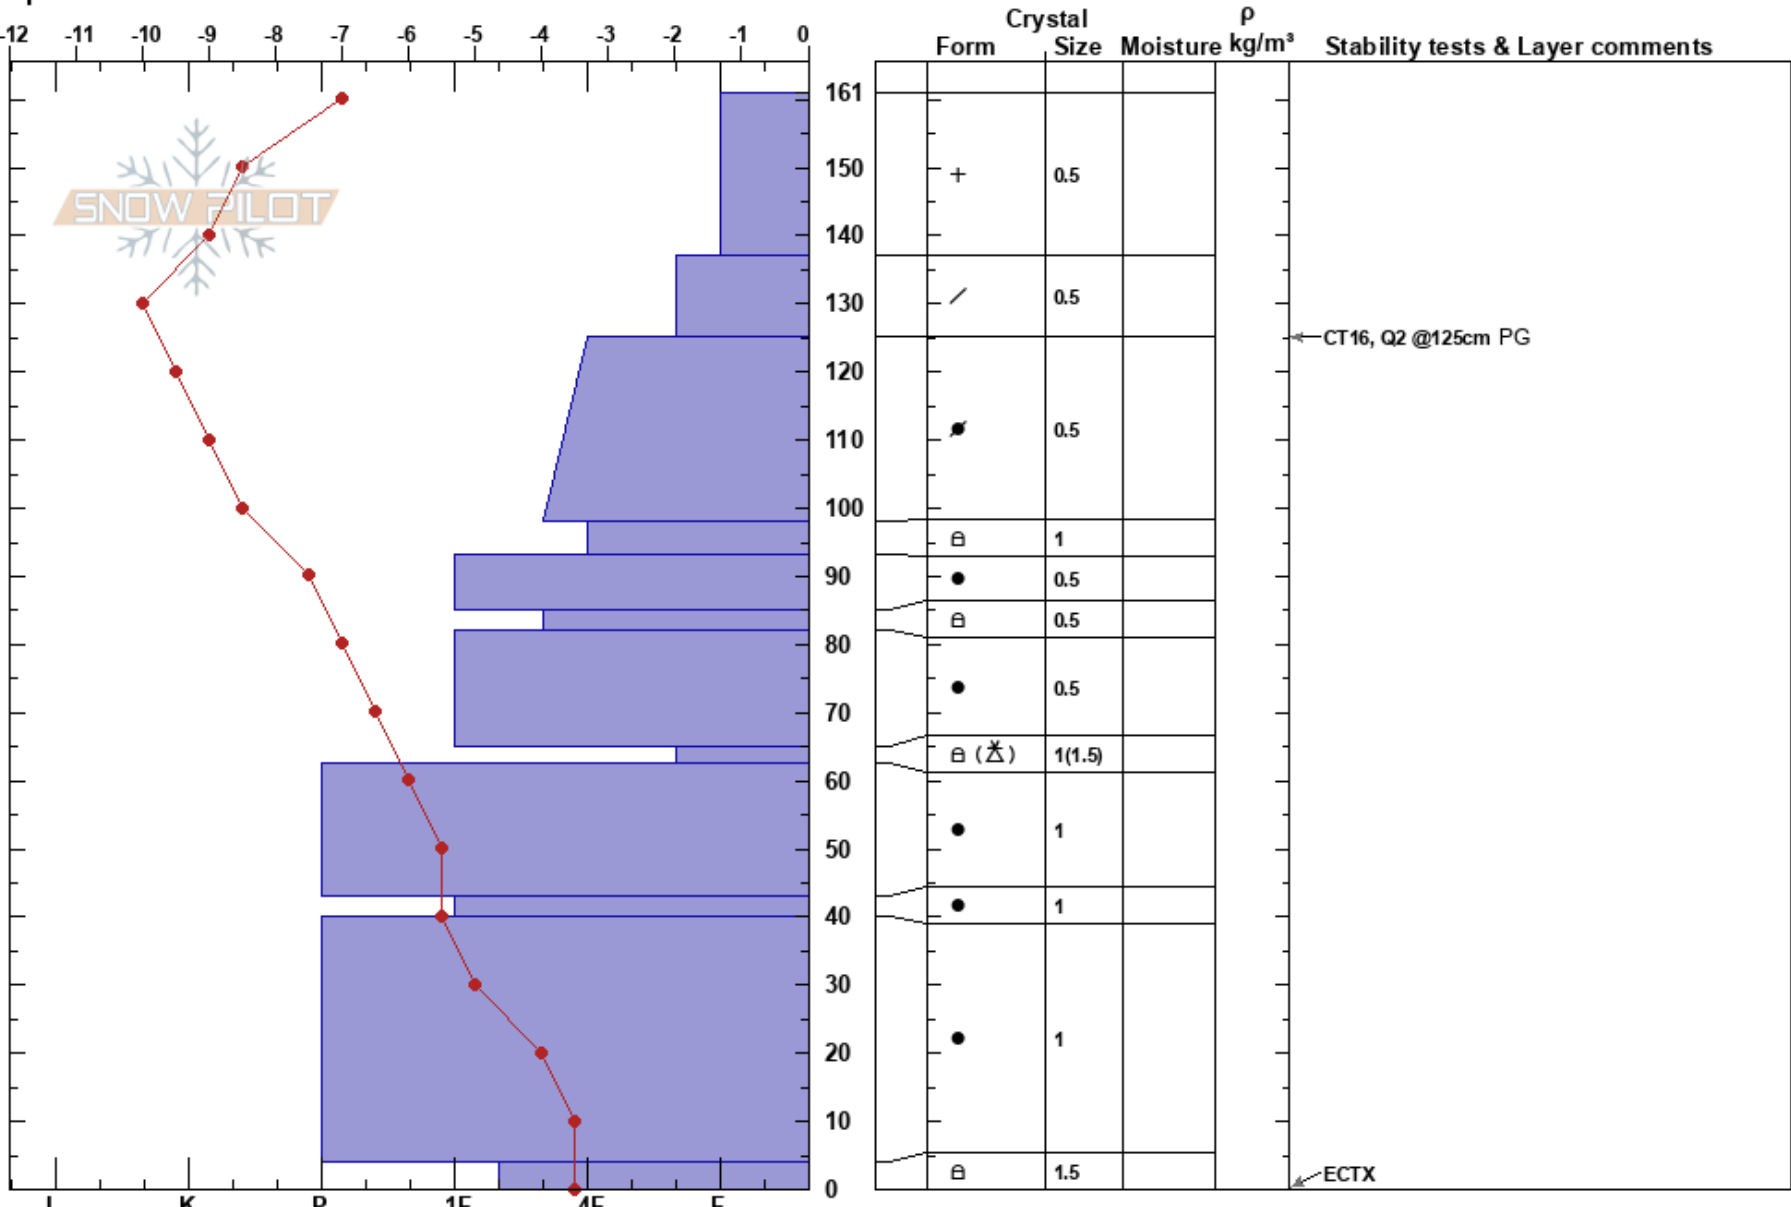

Tele Gold Moraines
 La Sal Mountains
 UT
 Elevation: 10564 ft
 Aspect: 335°
 Specifics:

Dave Garcia
 01/13/2020 - 1:15pm
 Co-ord: 38.44932N, -109.25749W
 Slope Angle: 22°
 Wind Loading: no

Stability: Good
 Air Temperature: -4.5°C
 Sky Cover: OVC
 Precipitation: NO
 Wind: SW Calm

HS:161
 Layer Notes:
 65-62.5cm: Problematic layer

Notes: The snowpack here was much deeper than other areas of Gold Basin due to previous wind loading.