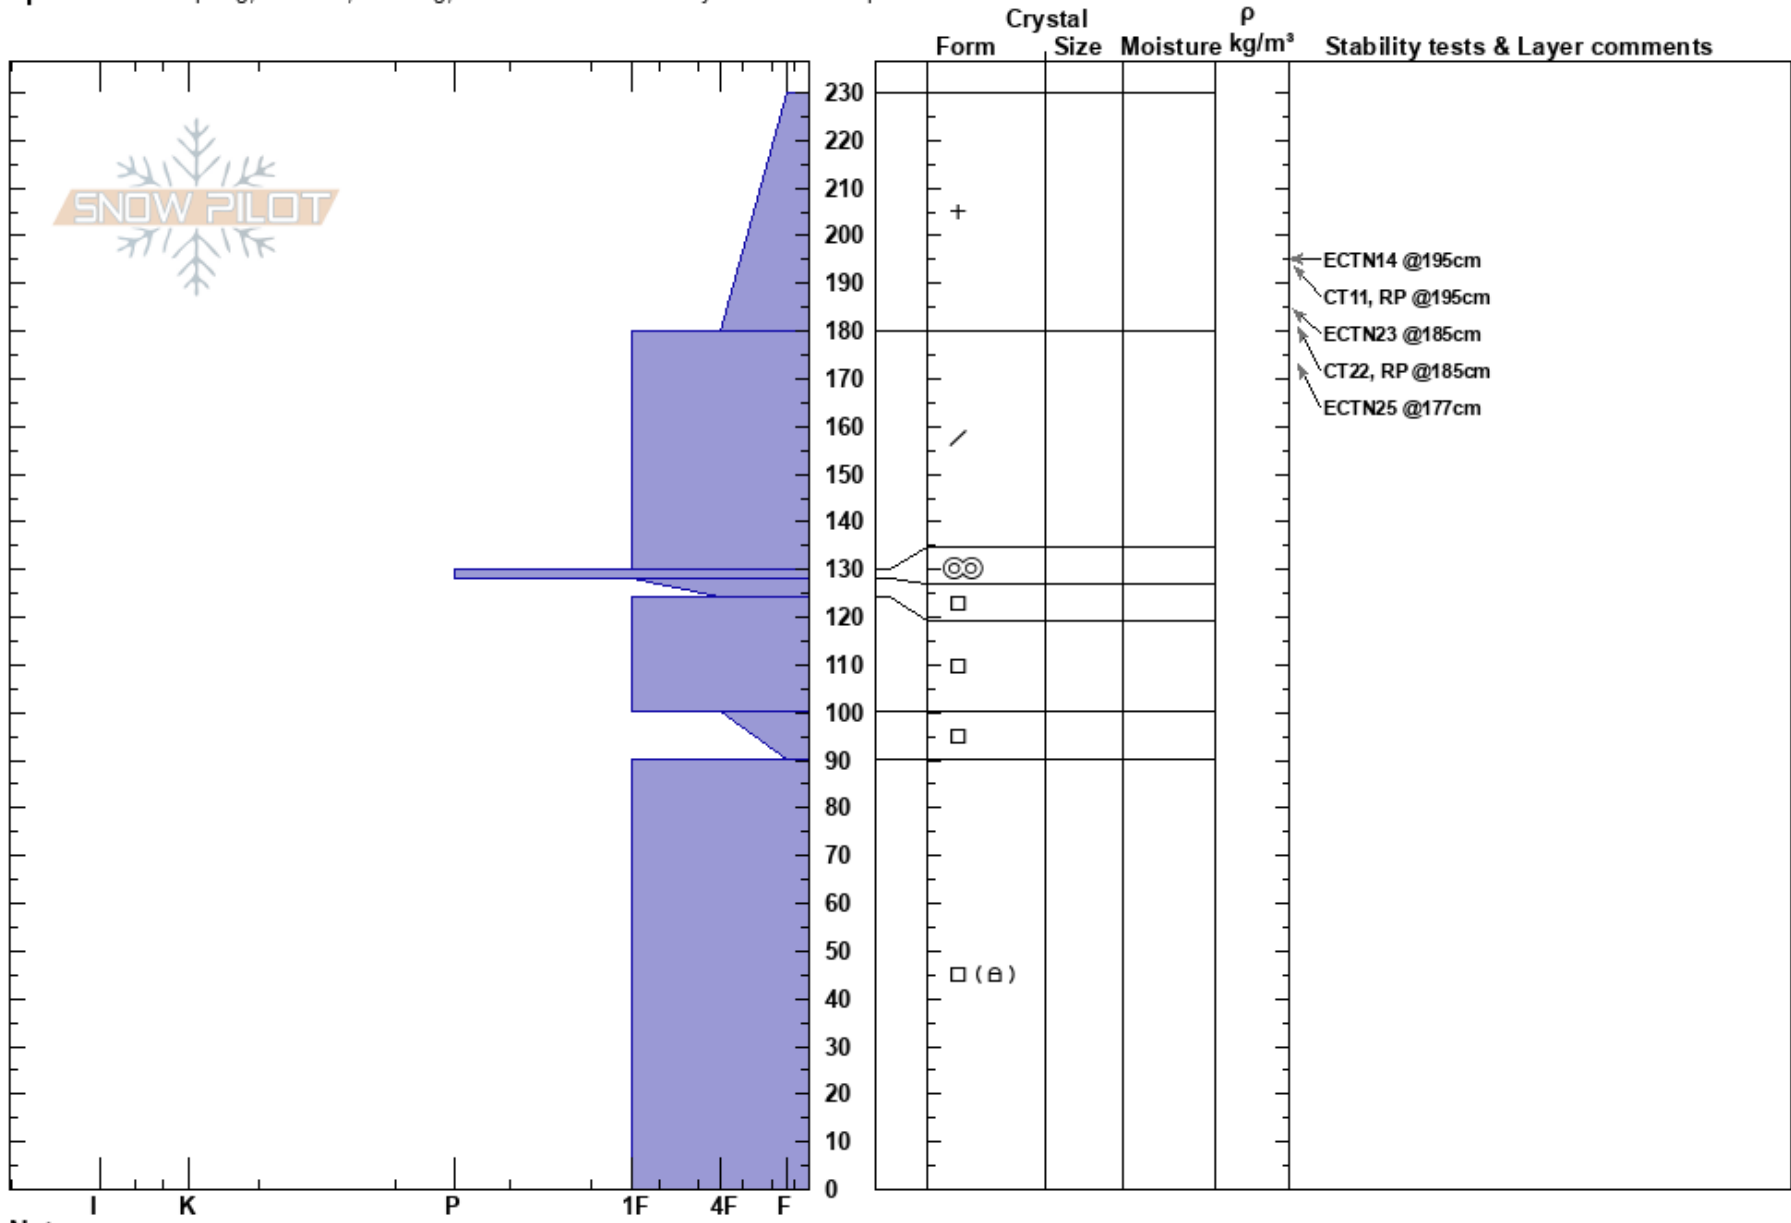

Green River
 Teton Range
 WY
 Elevation: 9365 ft
 Aspect: 170°

Dave Hahn
 01/13/2020 - 2:15pm
 Co-ord: 43.58437N, -110.87746W
 Slope Angle: 38°
 Wind Loading: yes

Stability:
 Air Temperature: -12°C
 Sky Cover: OVC
 Precipitation: S2
 Wind: Moderate

HS:230
 PF:120 230-180cm:Problematic layer
 PS:60

Specifics: Collapsing, localized; Cracking; Recent avalanche activity on different slopes

Notes: long shooting cracks