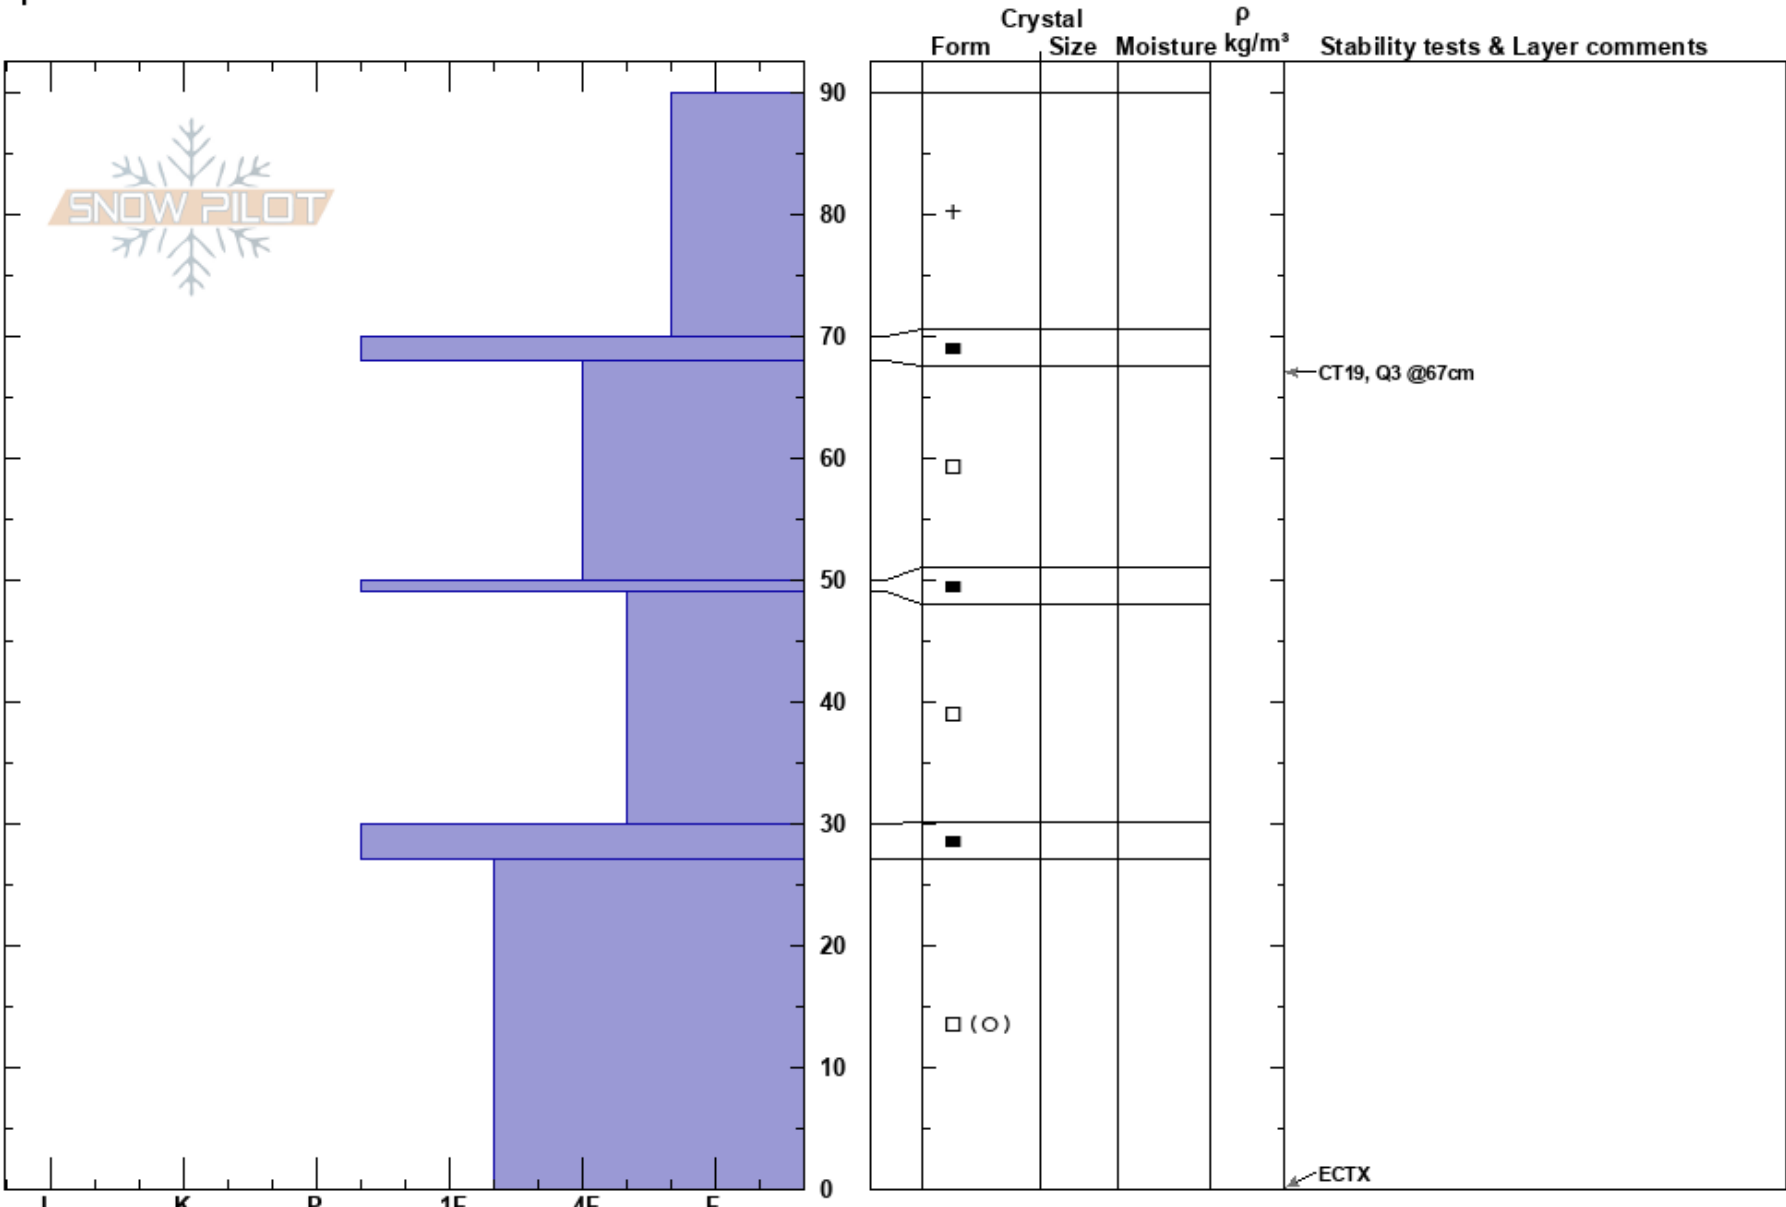

Lower Wooley Hole
 Southern Wasatch
 UT
 Elevation: 7840 ft
 Aspect: 110°
 Specifics:

Drew Hardesty
 01/13/2020 - 11:00am
 Co-ord:
 Slope Angle: 30°
 Wind Loading:

Stability:
 Air Temperature:
 Sky Cover:
 Precipitation:
 Wind:

HS:90

Layer Notes:

Notes: Weakest snow I've seen anywhere. Granted it's low elevation, but a mess of facets and crusts..