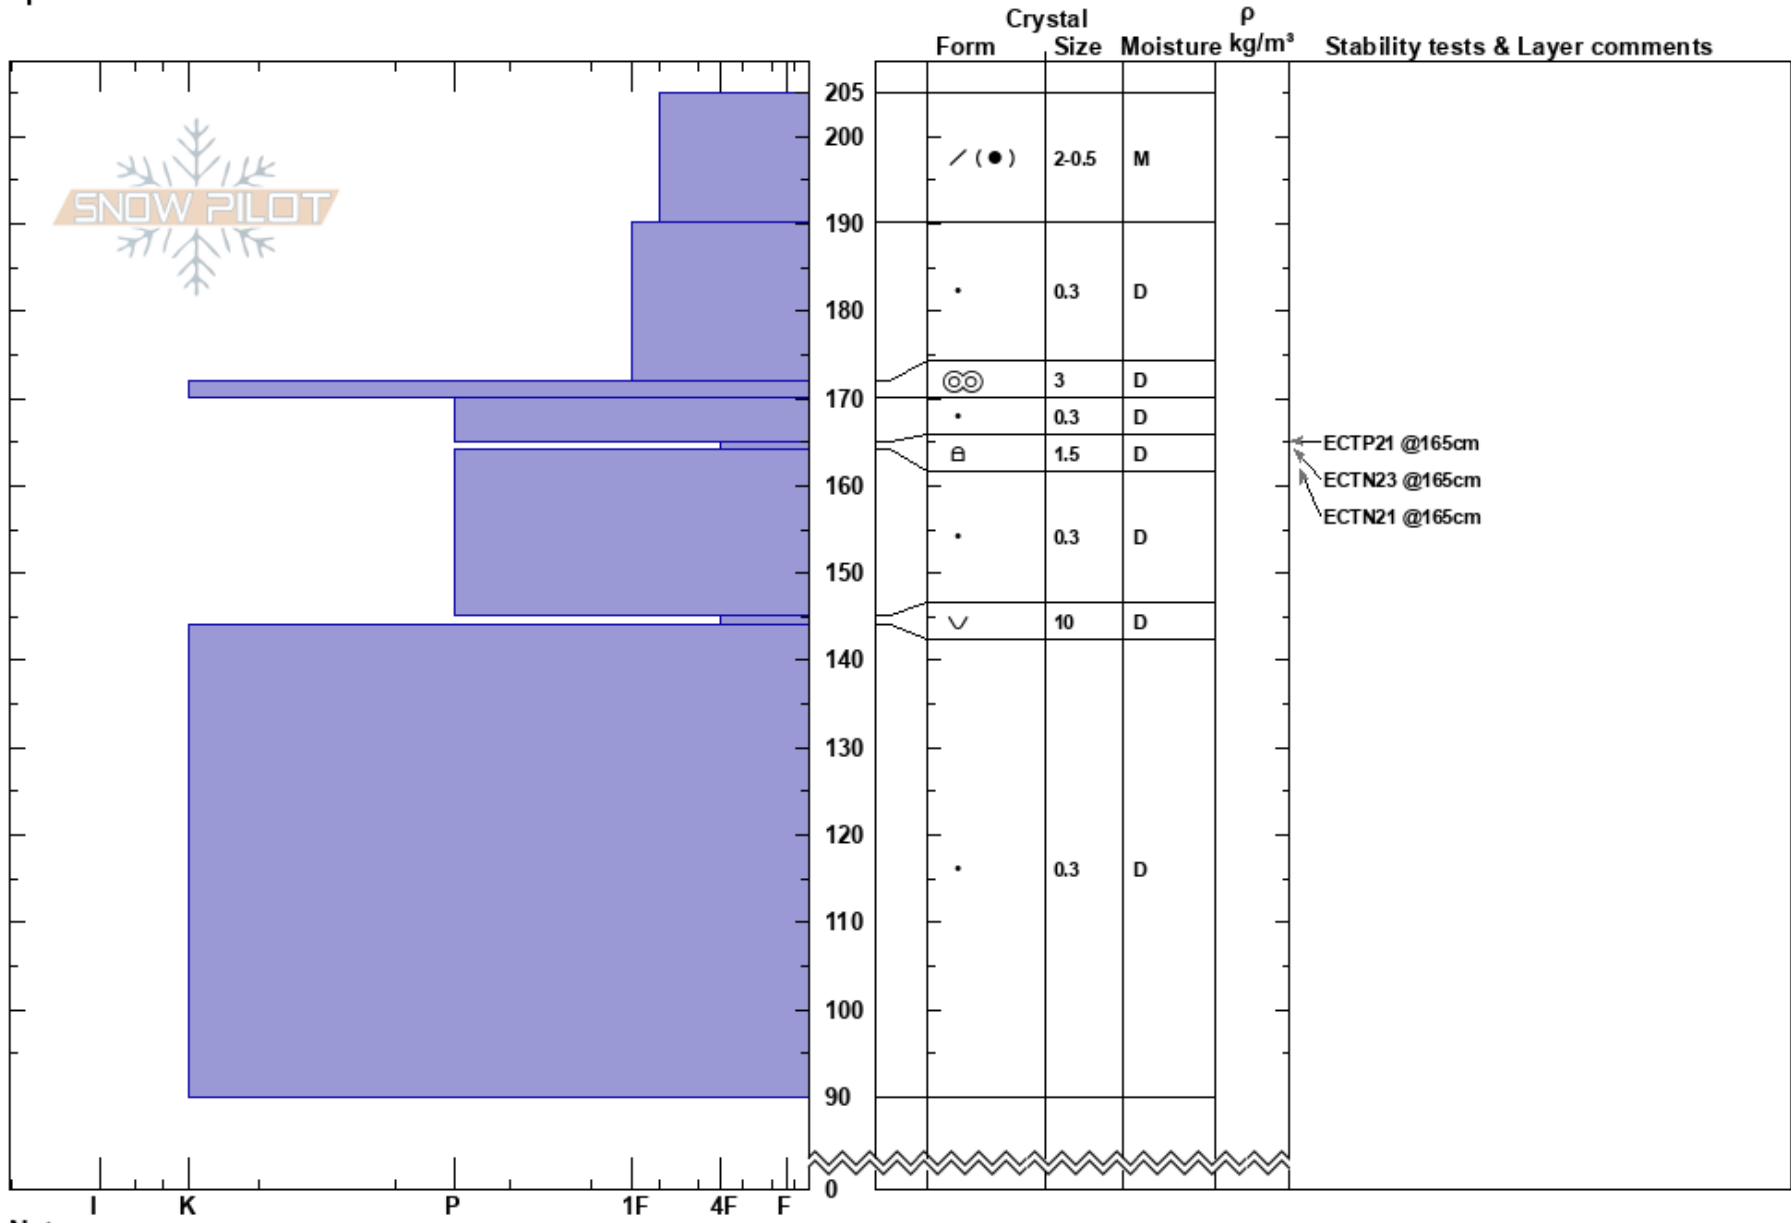

Lone Tree Bowl  
 Raggeds  
 CO  
 Elevation: 9750 ft  
 Aspect: 45°  
 Specifics:

Colin Mitchell  
 02/21/2017 - 12:00pm  
 Co-ord: 39.12000N, -107.28000W  
 Slope Angle: 30°  
 Wind Loading: previous

Stability: Good  
 Air Temperature: 5°C  
 Sky Cover: OVC  
 Precipitation: NO  
 Wind: SW Moderate

HS:205  
 PF:50  
 165-164cm:Problematic layer

Notes: