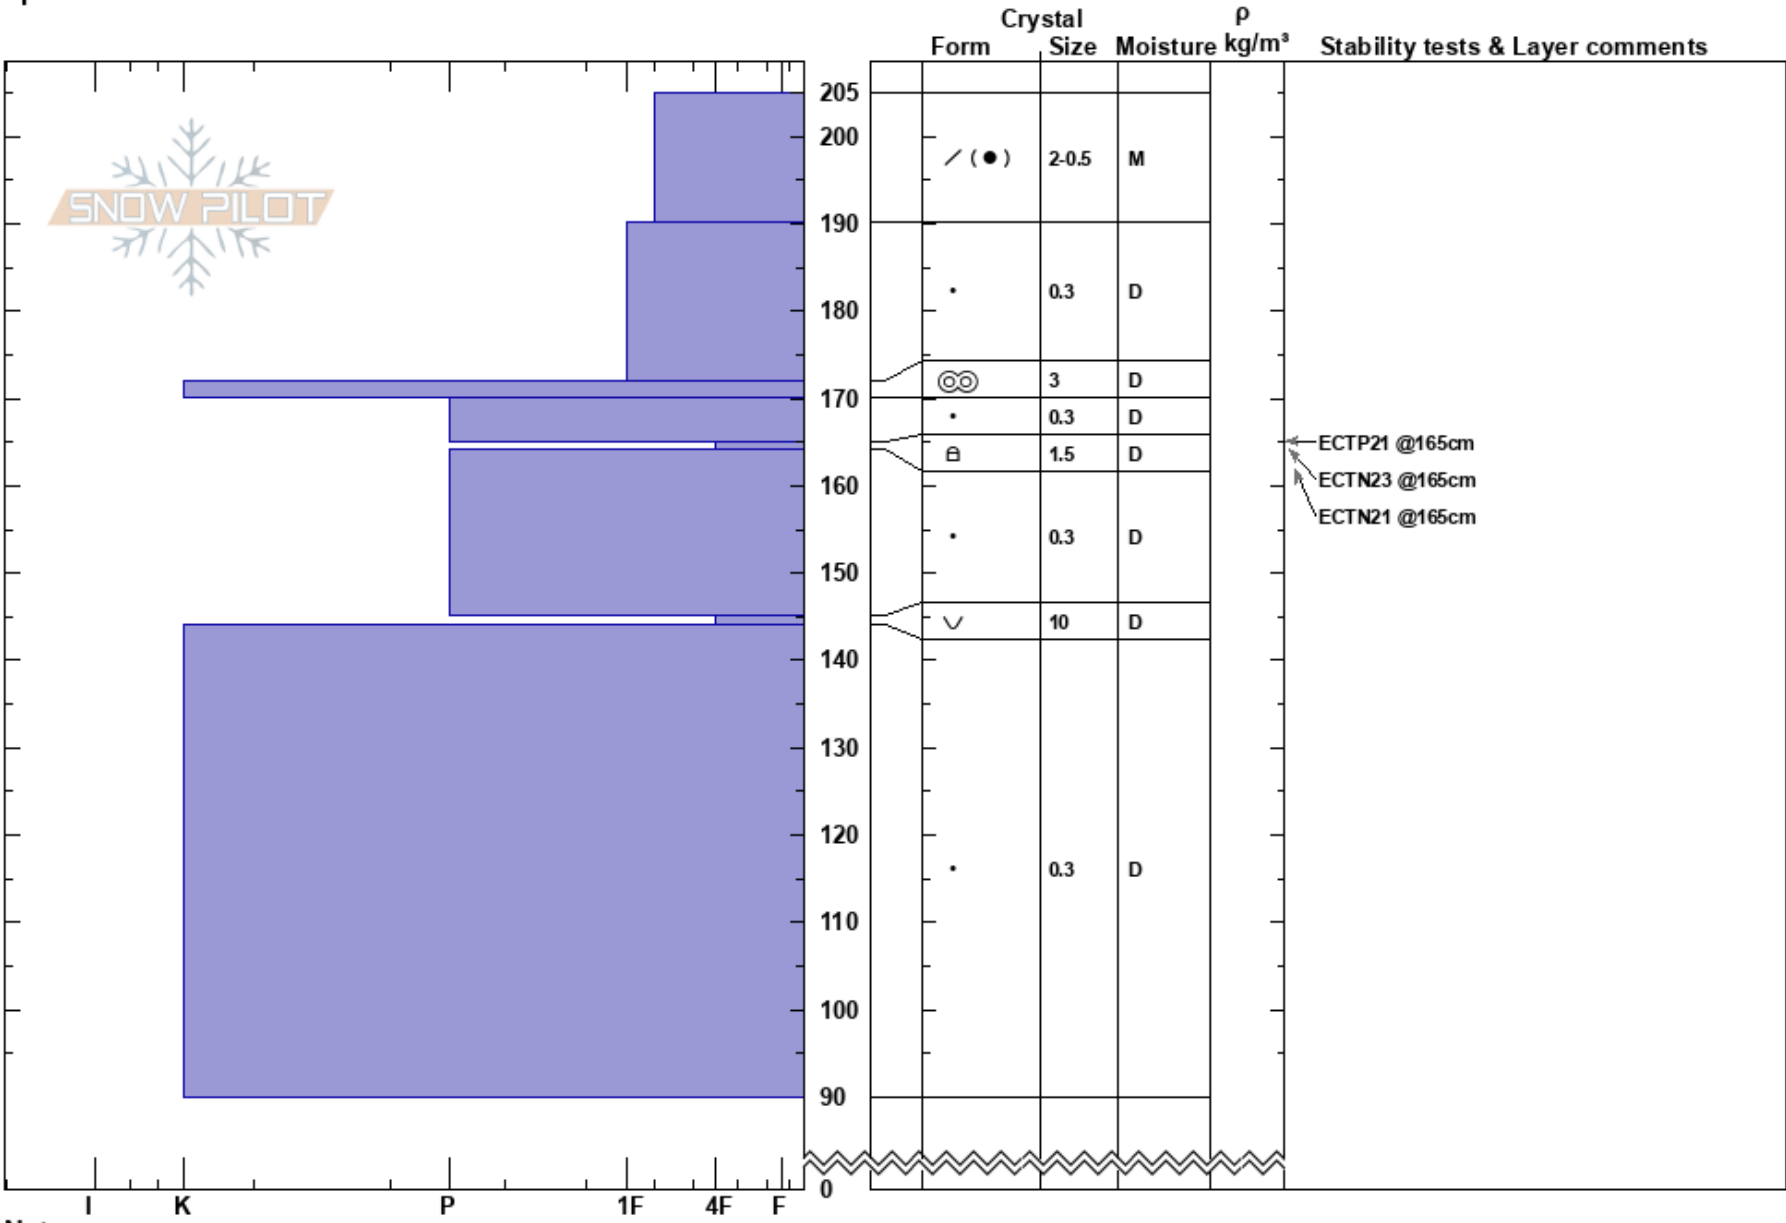

Lone Tree Bowl  
 Raggeds  
 CO  
 Elevation: 9750 ft  
 Aspect: 45°  
 Specifics:

Colin Mitchell  
 02/21/2017 - 12:00pm  
 Co-ord: 39.12000N, -107.28000W  
 Slope Angle: 30°  
 Wind Loading: previous

Stability: Good  
 Air Temperature: 5°C  
 Sky Cover: OVC  
 Precipitation: NO  
 Wind: SW Moderate

HS:205  
 PF:50  
 165-164cm:Problematic layer

Notes: