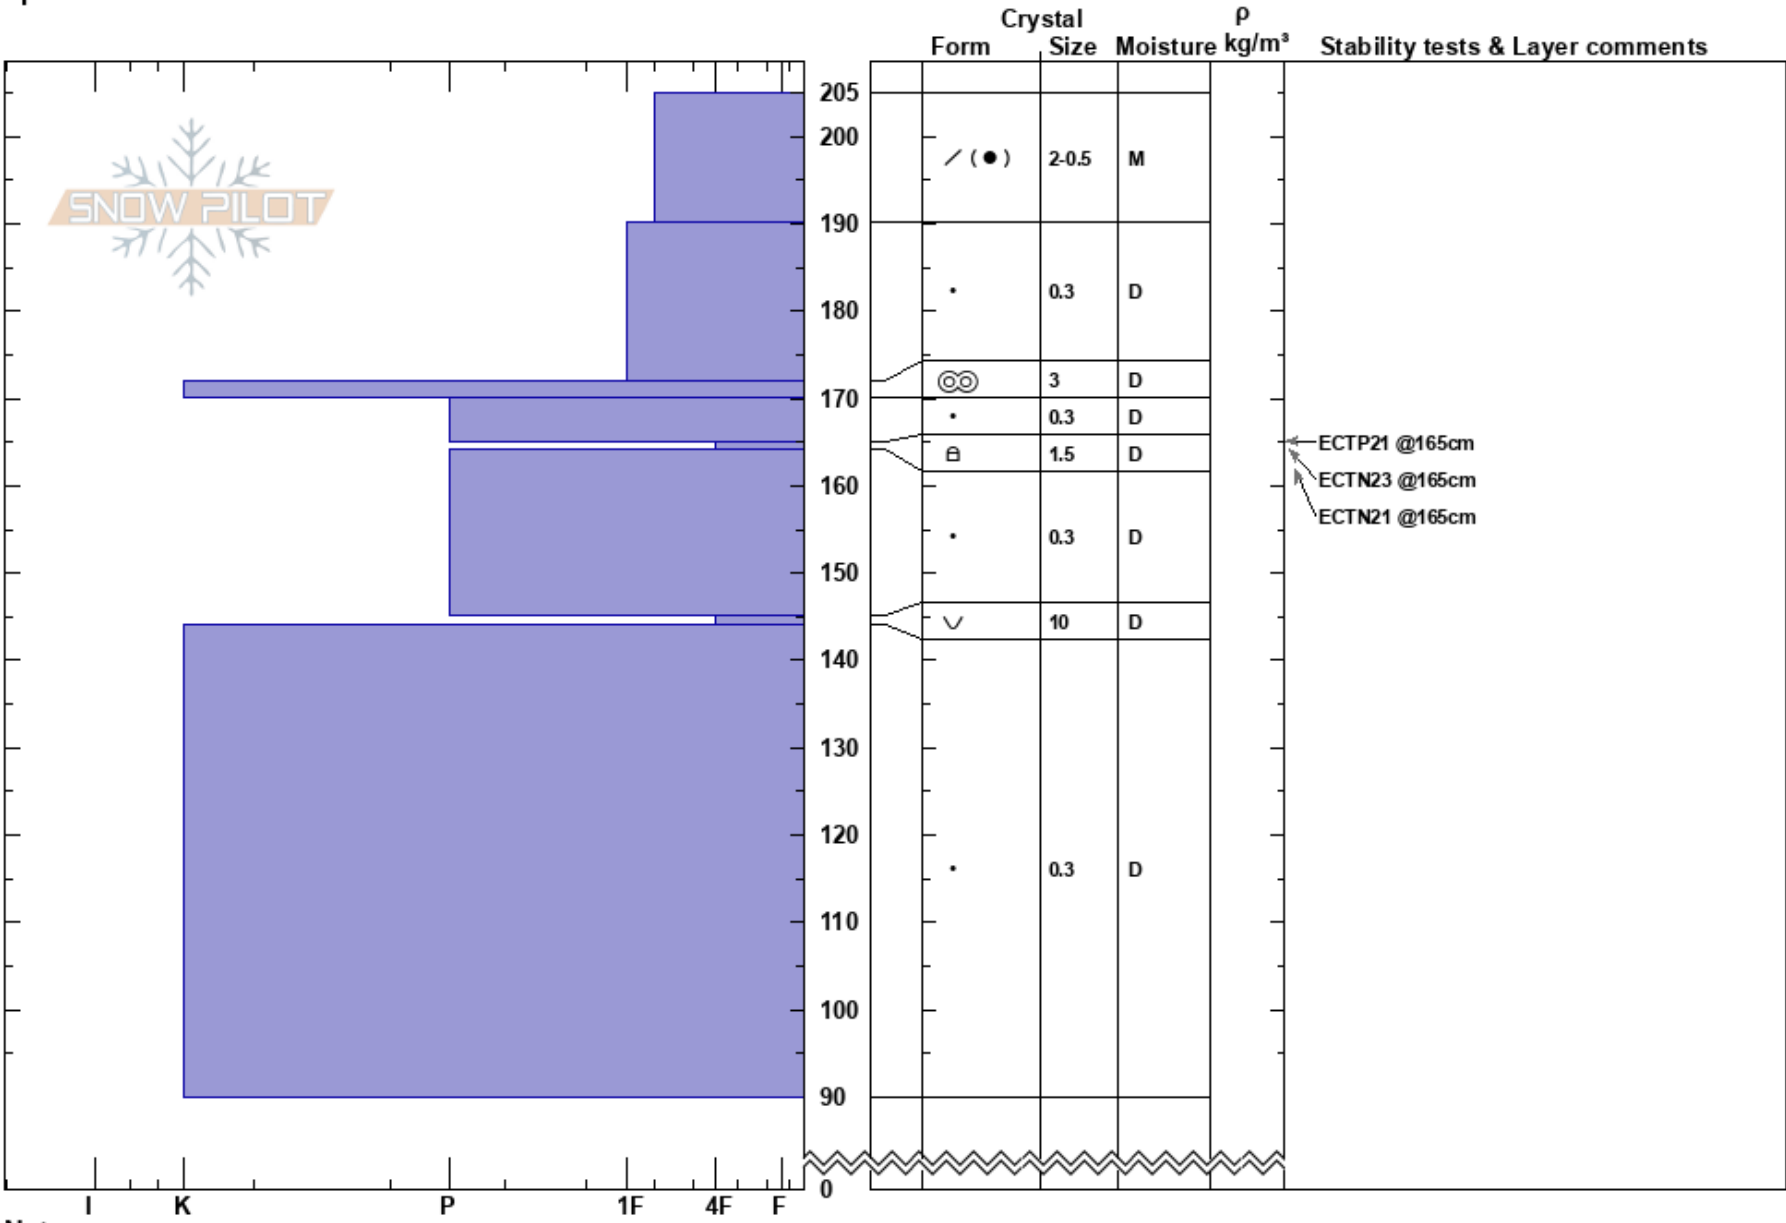

Lone Tree Bowl
 Raggeds
 CO
 Elevation: 9750 ft
 Aspect: 45°
 Specifics:

Colin Mitchell
 02/21/2017 - 12:00pm
 Co-ord: 39.12000N, -107.28000W
 Slope Angle: 30°
 Wind Loading: previous

Stability: Good
 Air Temperature: 5°C
 Sky Cover: OVC
 Precipitation: NO
 Wind: SW Moderate

HS:205
 PF:50
 165-164cm:Problematic layer

Notes: