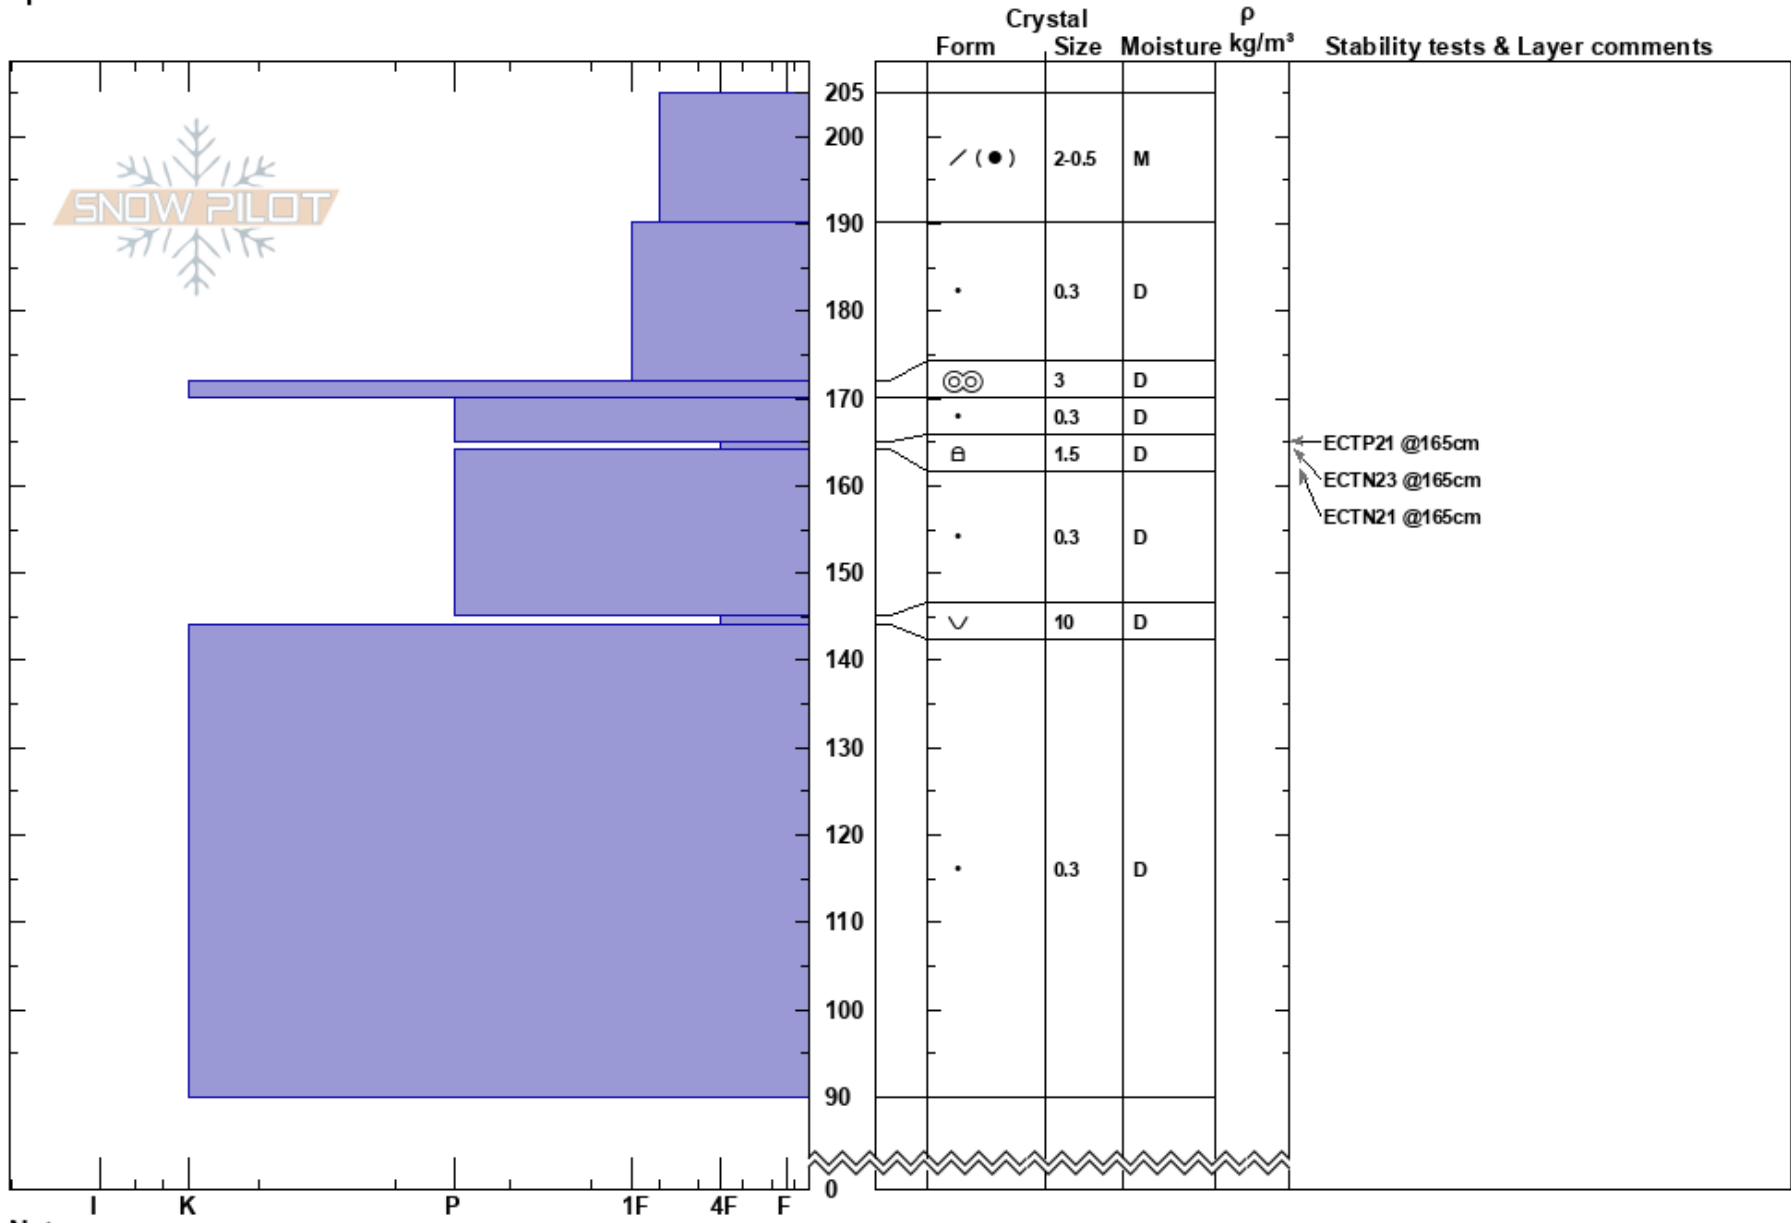

Lone Tree Bowl
 Raggeds
 CO
 Elevation: 9750 ft
 Aspect: 45°
 Specifics:

Colin Mitchell
 02/21/2017 - 12:00pm
 Co-ord: 39.12000N, -107.28000W
 Slope Angle: 30°
 Wind Loading: previous

Stability: Good
 Air Temperature: 5°C
 Sky Cover: OVC
 Precipitation: NO
 Wind: SW Moderate

HS:205
 PF:50
 165-164cm:Problematic layer

Notes: