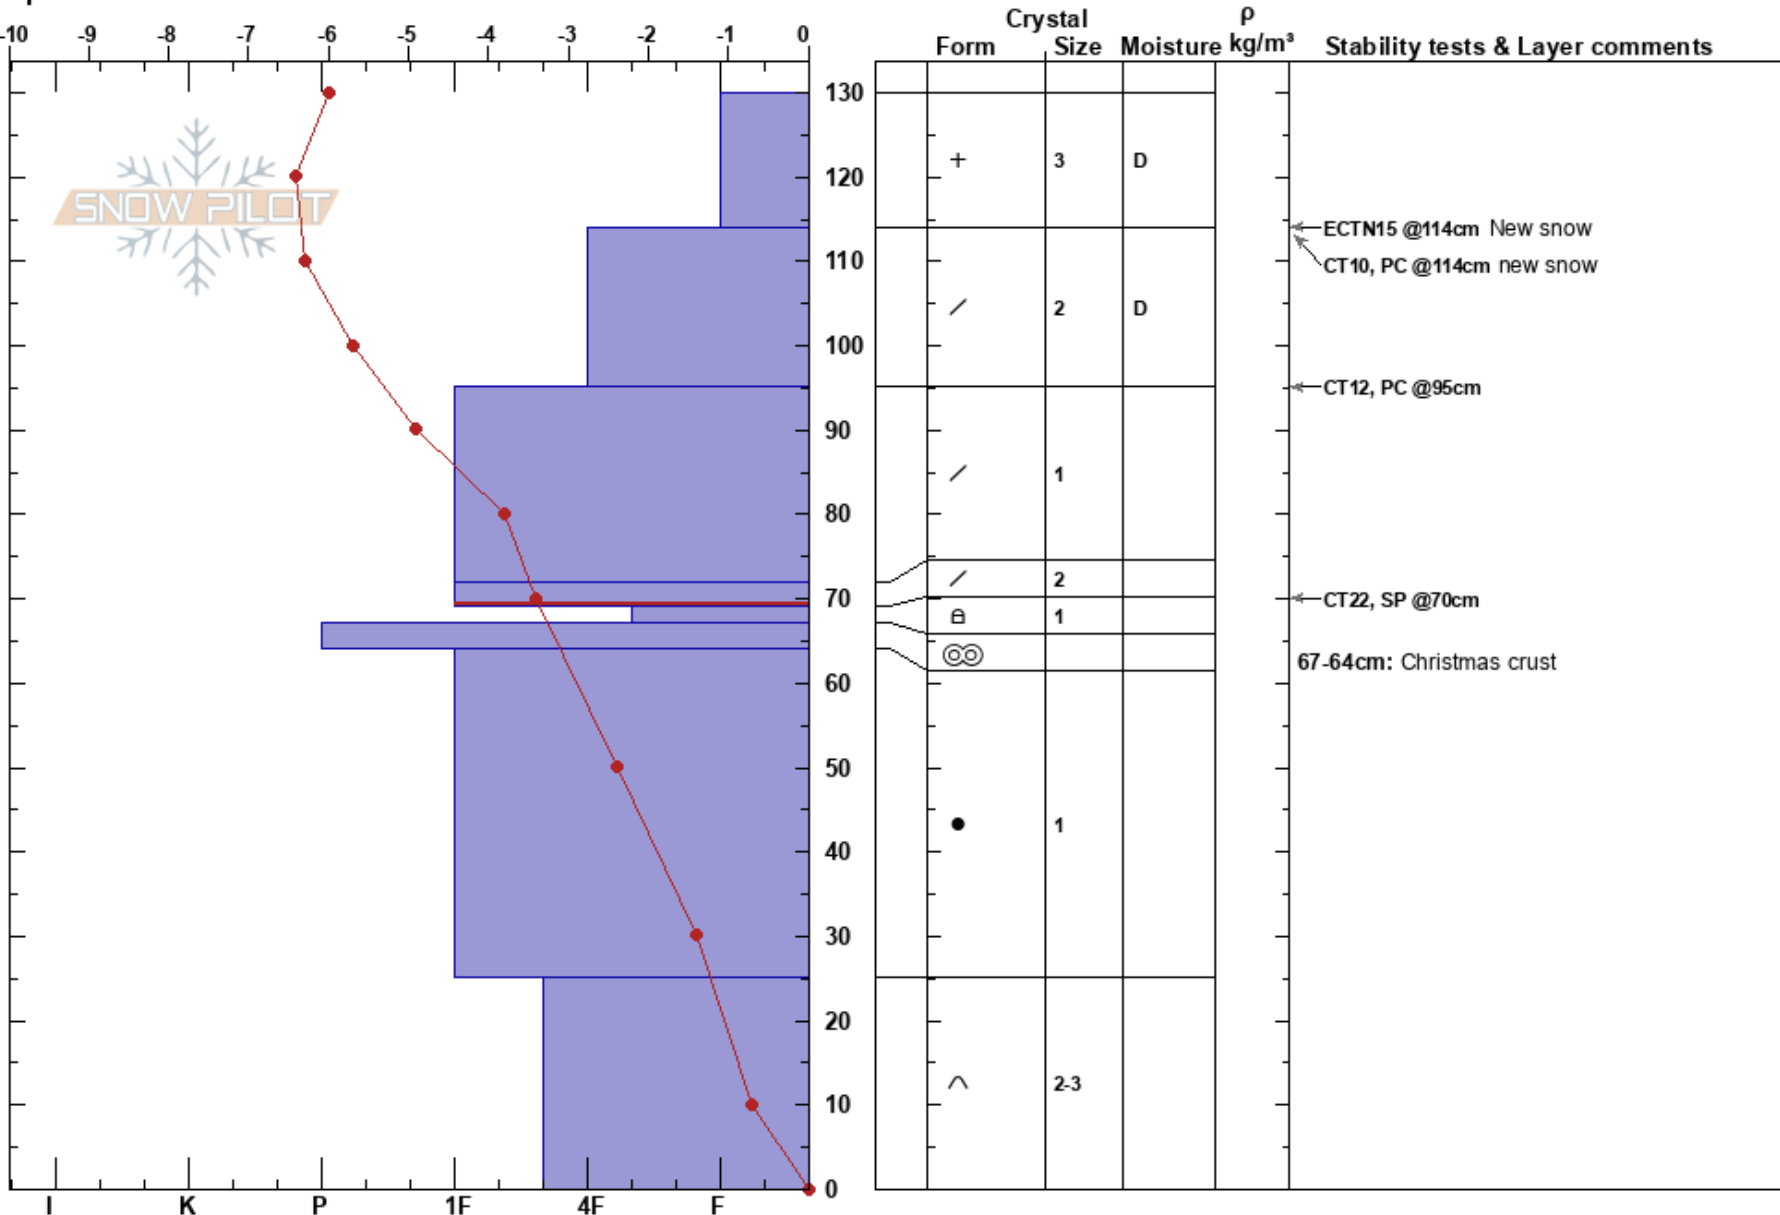

Shed 7 W
 Lewis Range
 MT
 Elevation: 6500 ft
 Aspect: SE
 Specifics:

BNSF Avalanche Safety
 01/11/2020 - 2:40pm
 Co-ord: 48.25597N, -113.49156W
 Slope Angle: 27°
 Wind Loading: previous

Stability: **HS:130**
 Air Temperature: -6.6°C PF:45
 Sky Cover: OVC
 Precipitation: S1
 Wind: SW Light Breeze
 72-69cm: Problematic layer
 67-64cm: Christmas crust

Notes: Just below ridge crest