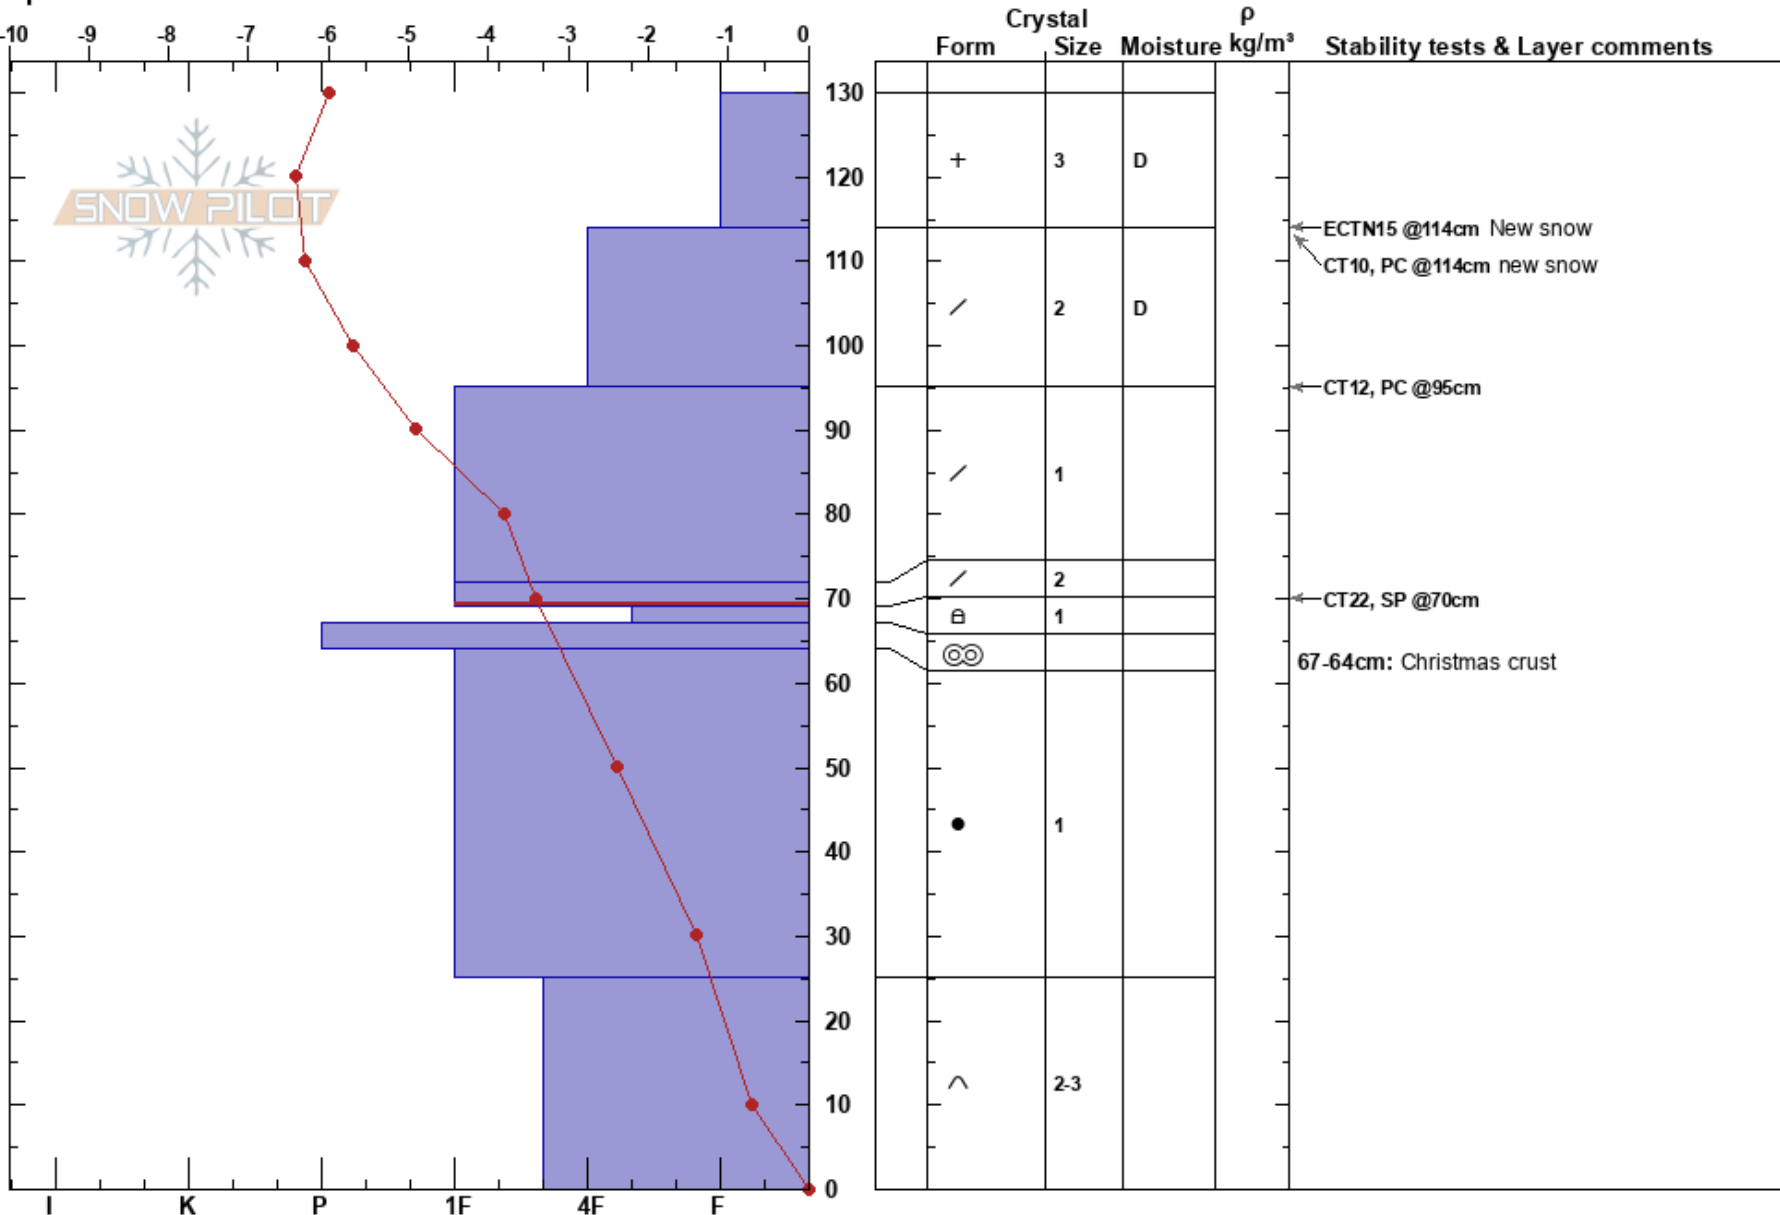

Shed 7 W
 Lewis Range
 MT
 Elevation: 6500 ft
 Aspect: SE
 Specifics:

BNSF Avalanche Safety
 01/11/2020 - 2:40pm
 Co-ord: 48.25597N, -113.49156W
 Slope Angle: 27°
 Wind Loading: previous

Stability: **HS:130**
 Air Temperature: -6.6°C PF:45
 Sky Cover: OVC
 Precipitation: S1
 Wind: SW Light Breeze

Layer Notes:
 72-69cm: Problematic layer
 67-64cm: Christmas crust

Notes: Just below ridge crest