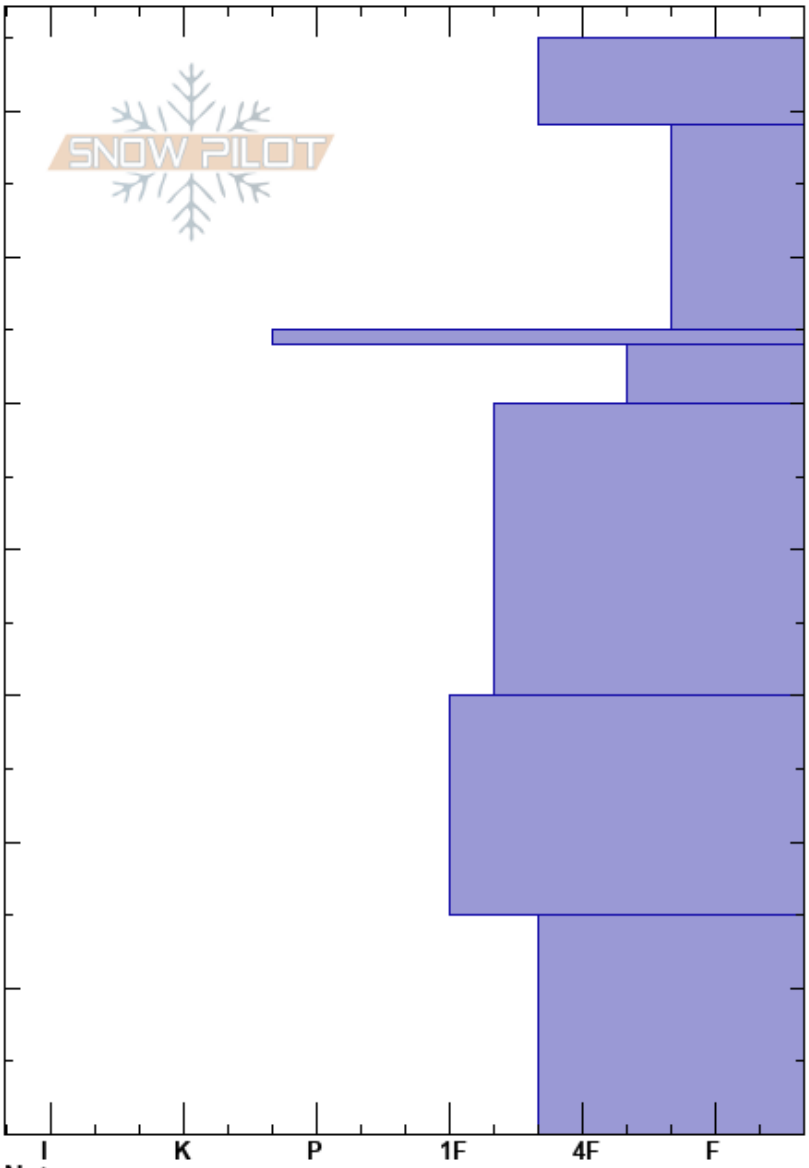

Blackmore- North Face
 Gallatin Range-N
 MT
 Elevation: 9480 ft
 Aspect: 305°
 Specifics: We skied slope

Andrew Schauer
 01/11/2020 - 1:30pm
 Co-ord: 45.44750N, -111.00280W
 Slope Angle: 35°
 Wind Loading: yes

Stability: Good
 Air Temperature:
 Sky Cover: OVC
 Precipitation: S-1
 Wind: N Light Breeze

HS:75
 PS: 10 54-50cm:Problematic layer

Layer Notes:

Depth (cm)	Crystal		Moisture	ρ kg/m ³	Stability tests & Layer comments
	Form	Size			
75					
70	•				
65	/				
60					← CT1, SC @60cm ← ECTN12 @60cm
55	■				
52	□	2-3			← PST82/100 (End) @52cm
50					
40					
30					
20					
10					
0					