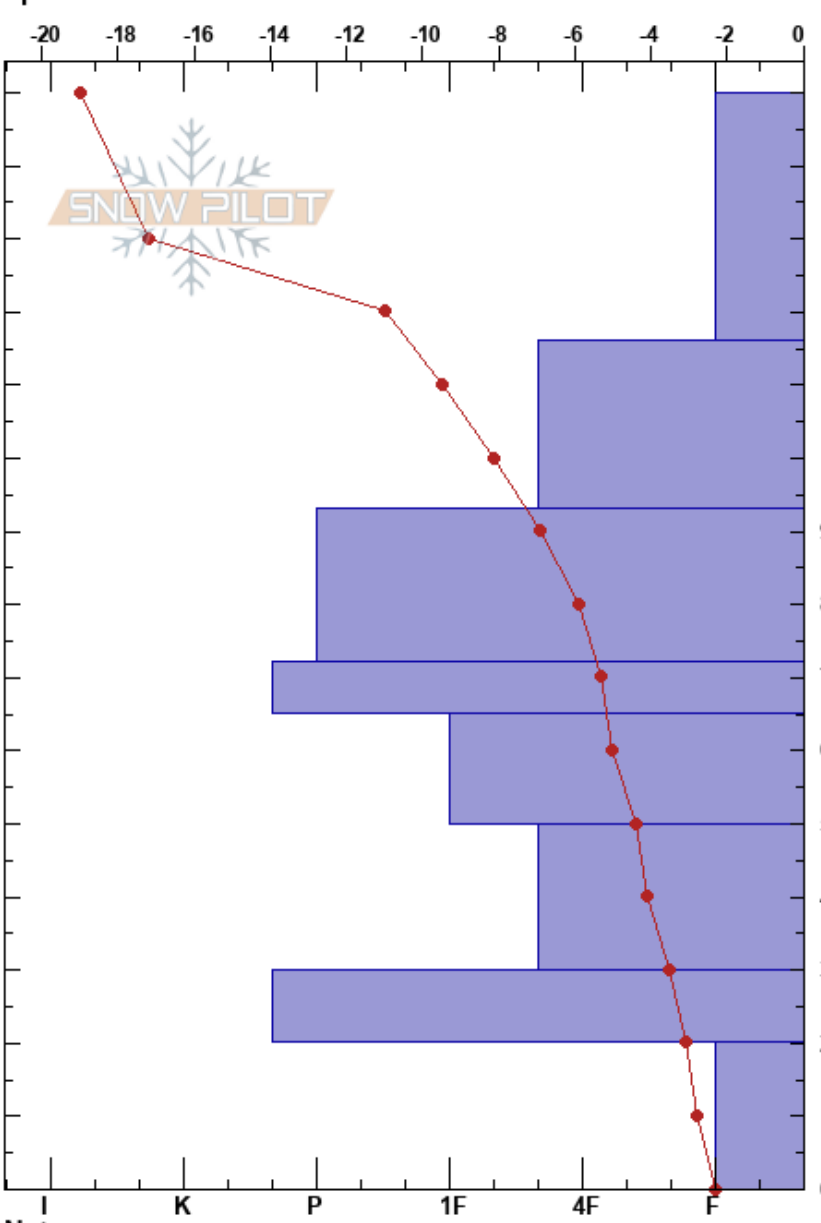

Little French  
 Tenmile Range  
 CO  
 Elevation: 11400 ft  
 Aspect: NE  
 Specifics:

Chris Abell  
 01/26/2017 - 2:30pm  
 Co-ord: 39.46855N, -105.94756W  
 Slope Angle: 24°  
 Wind Loading: no

Stability:  
 Air Temperature: -18°C  
 Sky Cover: OVC  
 Precipitation: S1  
 Wind: N Light Breeze

HS:150

Layer Notes:

Form	Crystal		Moisture	$\rho$ kg/m <sup>3</sup>	Stability tests & Layer comments
	Size				
+	1				
/	1				
•	0.5				
•	0.5				
•	1				
□	1				
□	1.5				
^	2.5				
					ECTX

Notes: