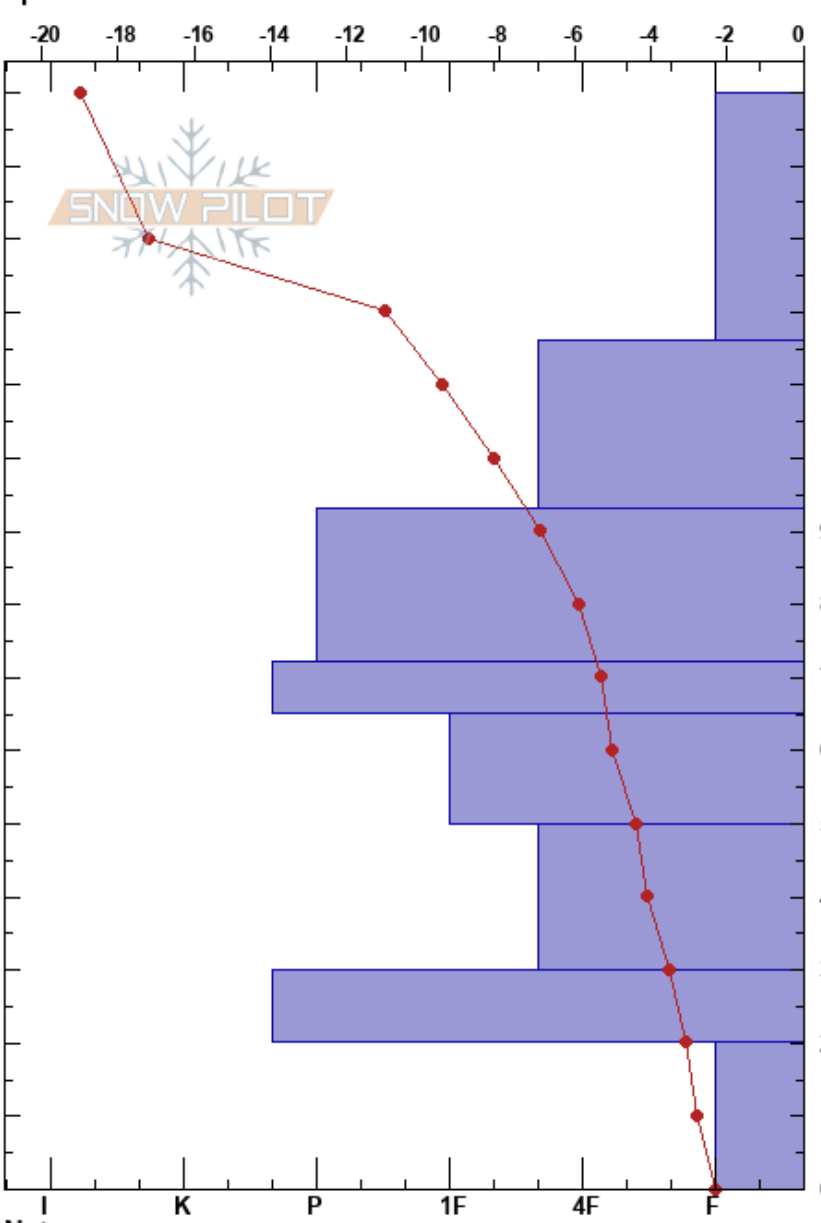

Little French
 Tenmile Range
 CO
Elevation: 11400 ft
Aspect: NE
Specifics:

Chris Abell
 01/26/2017 - 2:30pm
Co-ord: 39.46855N, -105.94756W
Slope Angle: 24°
Wind Loading: no

Stability: HS:150
Air Temperature: -18°C
Sky Cover: OVC
Precipitation: S1
Wind: N Light Breeze
Layer Notes:

Form	Crystal		ρ kg/m ³	Stability tests & Layer comments
	Size	Moisture		
+	1			
/	1			
•	0.5			
•	0.5			
•	1			
□	1			
□	1.5			
^	2.5			

Notes:

ECTX