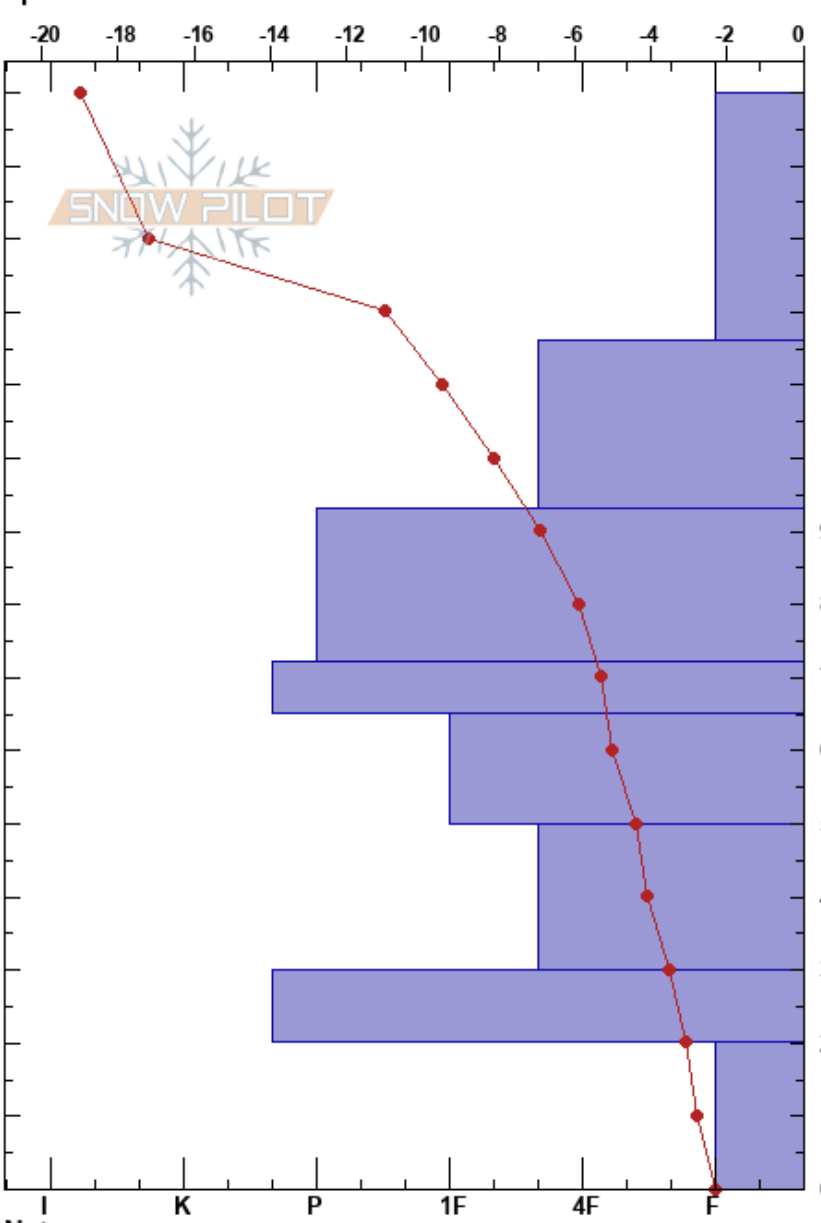

Little French
 Tenmile Range
 CO
Elevation: 11400 ft
Aspect: NE
Specifics:

Chris Abell
 01/26/2017 - 2:30pm
Co-ord: 39.46855N, -105.94756W
Slope Angle: 24°
Wind Loading: no

Stability: HS:150
Air Temperature: -18°C
Sky Cover: OVC
Precipitation: S1
Wind: N Light Breeze
Layer Notes:

Altitude (ft)	Crystal		ρ kg/m ³	Stability tests & Layer comments
	Form	Size		
150				
130	+	1		
110	/	1		
90	•	0.5		
70	•	0.5		
60	•	1		
40	□	1		
20	□	1.5		
10	^	2.5		
0				ECTX

Notes: