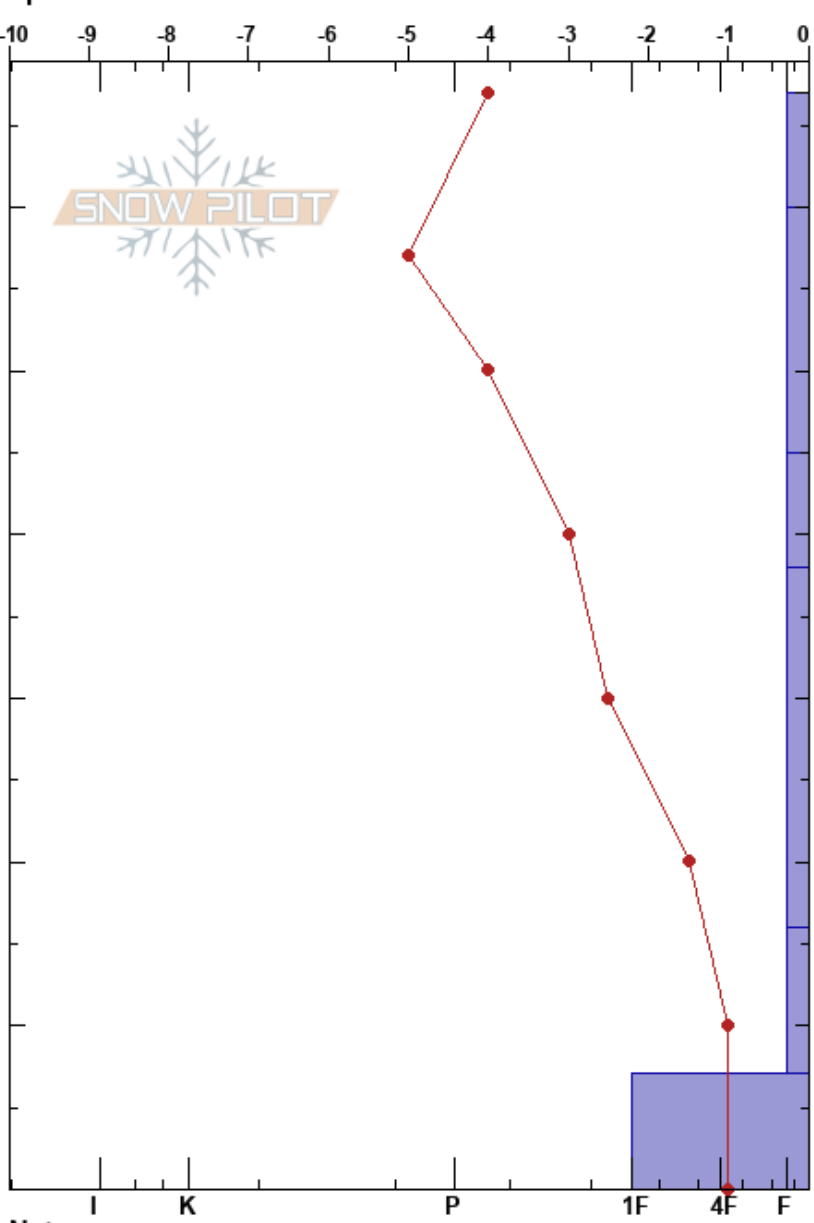

SAO164_Mod2_Site03
 Teton Range
 WY
 Elevation: 6329 ft
 Aspect: 135°
 Specifics:

Luke LeMaire
 01/06/2020 - 3:35pm
 Co-ord: 12T 509737W 4817674N
 Slope Angle: 4°
 Wind Loading: previous

Stability:
 Air Temperature: -4.5°C
 Sky Cover: OVC
 Precipitation: S-1
 Wind: SW Moderate
 HS:67
 PF:50
 PS:20
 Layer Notes:
 16-7cm: Problematic layer

Form	Crystal		ρ kg/m ³	Stability tests & Layer comments
	Size	Moisture		
/	1			
/	1			
/	1			
•	0.5			← CT17, BRK @46cm ← ECTN11 @44cm
				← CT23, BRK @36cm
•	1			
⊖	1			← ECTN18 @14cm little crack
⊖	1.5			