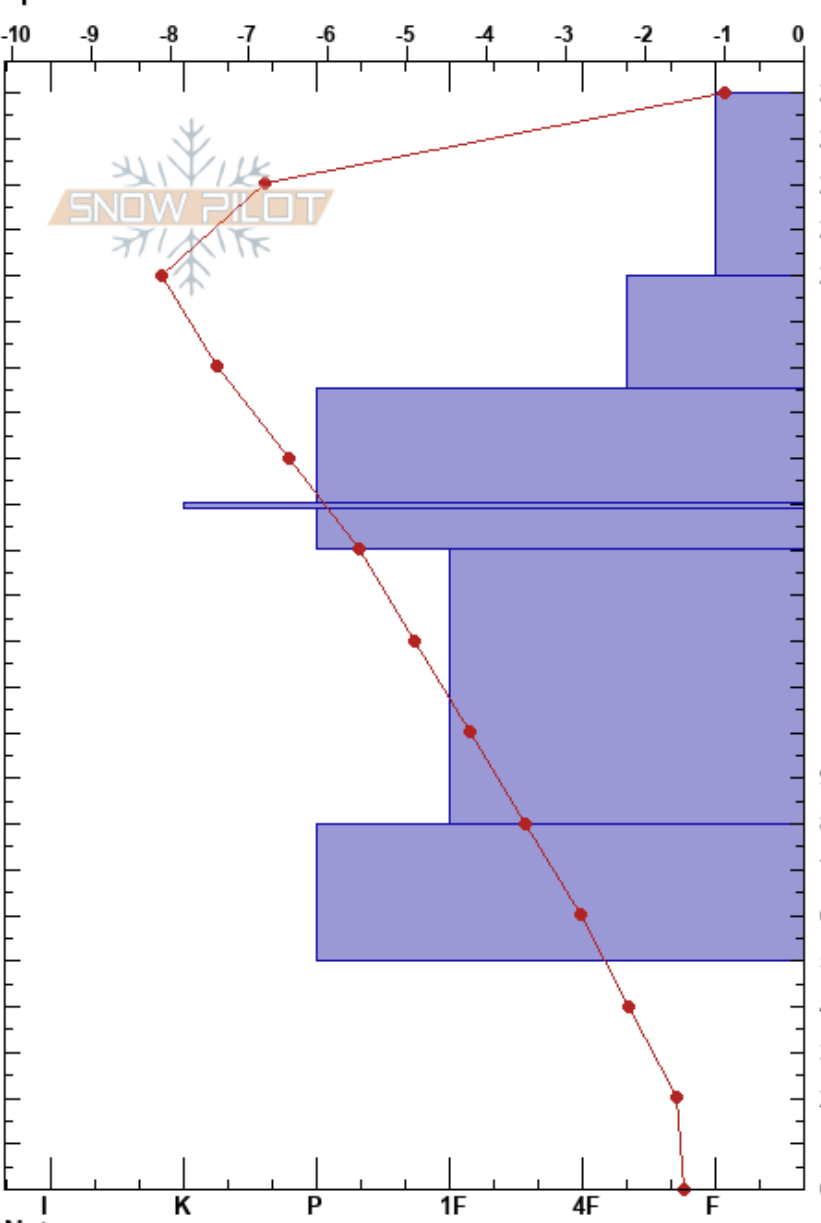

Top of Numbers, #2
 Tenmile Range
 CO
 Elevation: 11800 ft
 Aspect: S
 Specifics:

Chris Abell
 01/30/2017 - 12:00pm
 Co-ord: 39.45241N, -106.07814W
 Slope Angle: 25°
 Wind Loading: yes

Stability:
 Air Temperature: -1°C
 Sky Cover: CLR
 Precipitation: NO
 Wind: NW Strong

HS:240 Layer Notes:

Height (m)	Crystal		ρ kg/m ³	Stability tests & Layer comments
	Form	Size		
240				
230				
220				
210				
200				
190				
180				
170				
160				
150				
140				
130				
120				
110				
100				
90				
80				
70				
60				
50				
40				
30				
20				
10				
0				