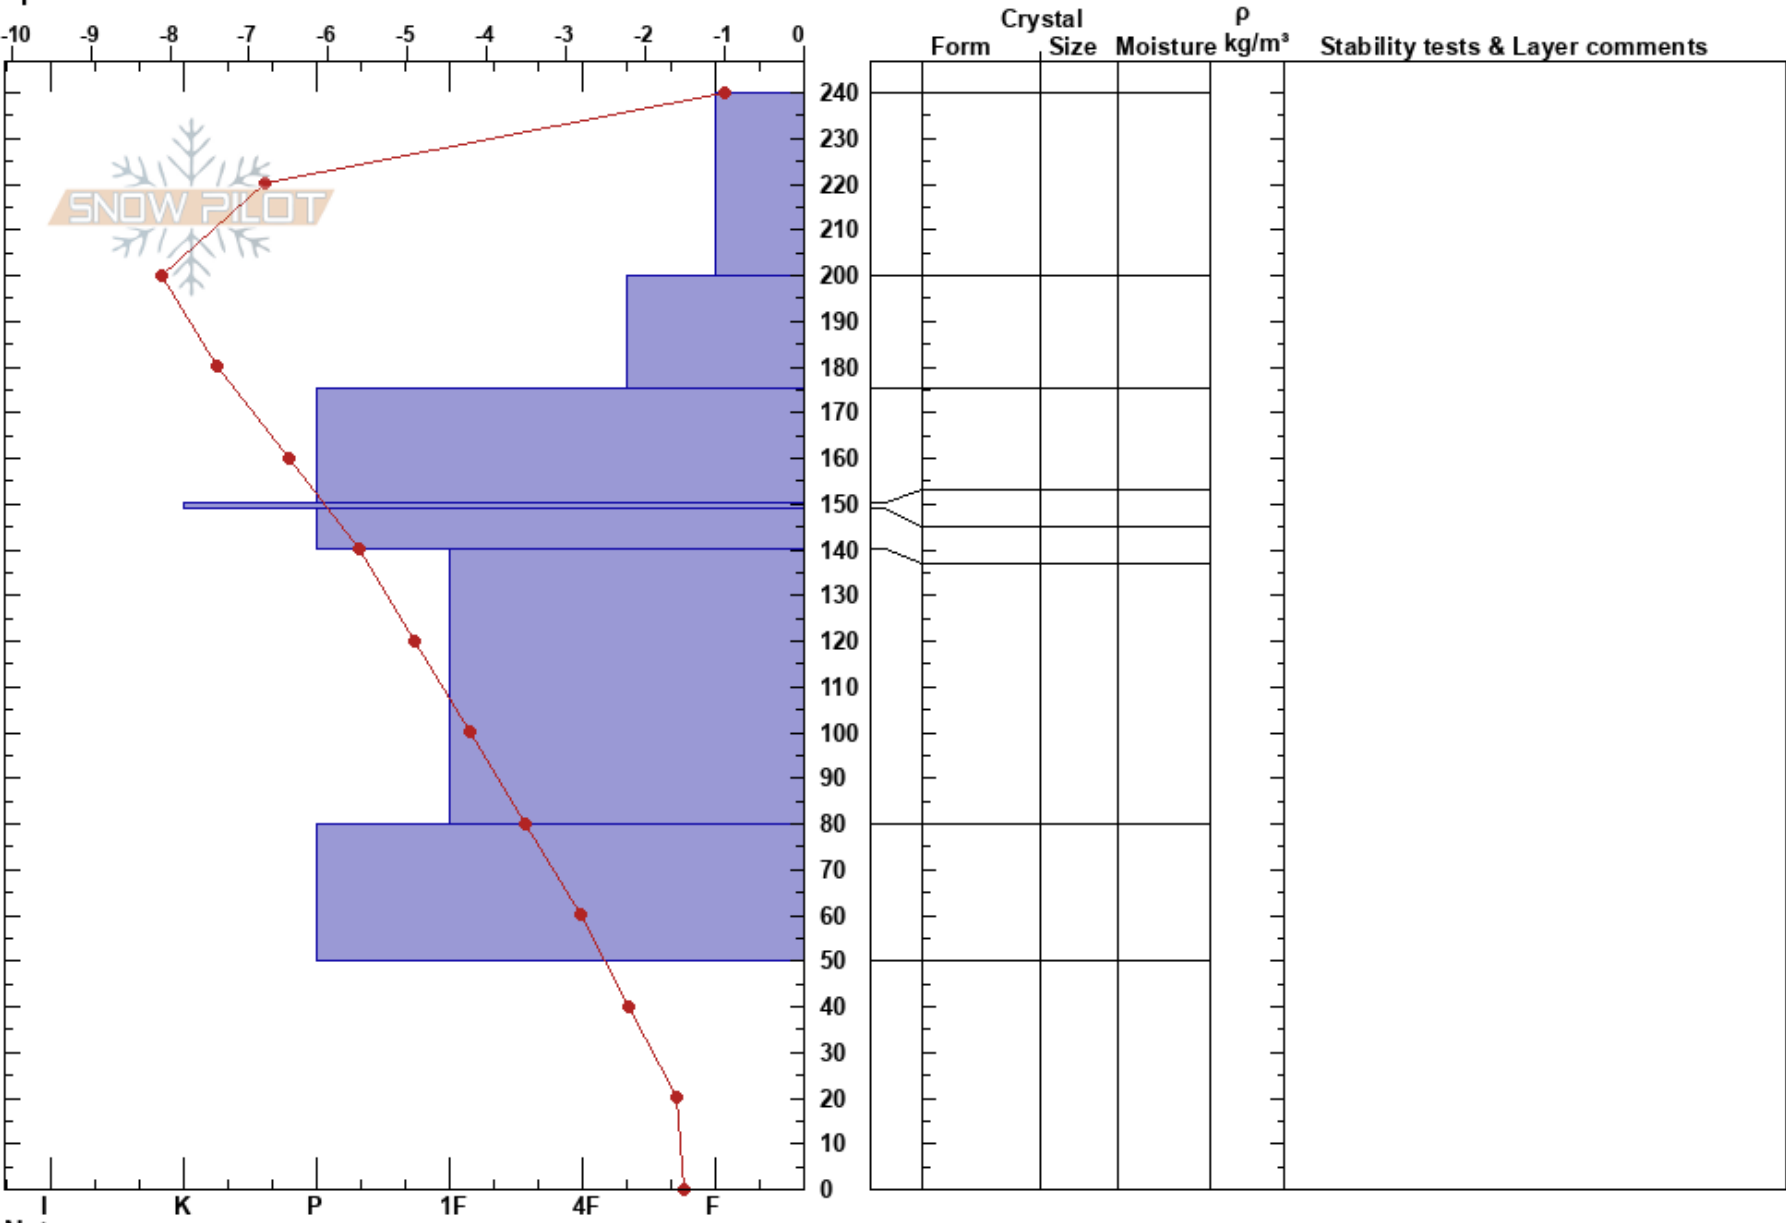

Top of Numbers, #2
 Tenmile Range
 CO
 Elevation: 11800 ft
 Aspect: S
 Specifics:

Chris Abell
 01/30/2017 - 12:00pm
 Co-ord: 39.45241N, -106.07814W
 Slope Angle: 25°
 Wind Loading: yes

Stability:
 Air Temperature: -1°C
 Sky Cover: CLR
 Precipitation: NO
 Wind: NW Strong

HS:240

Layer Notes:

Notes: