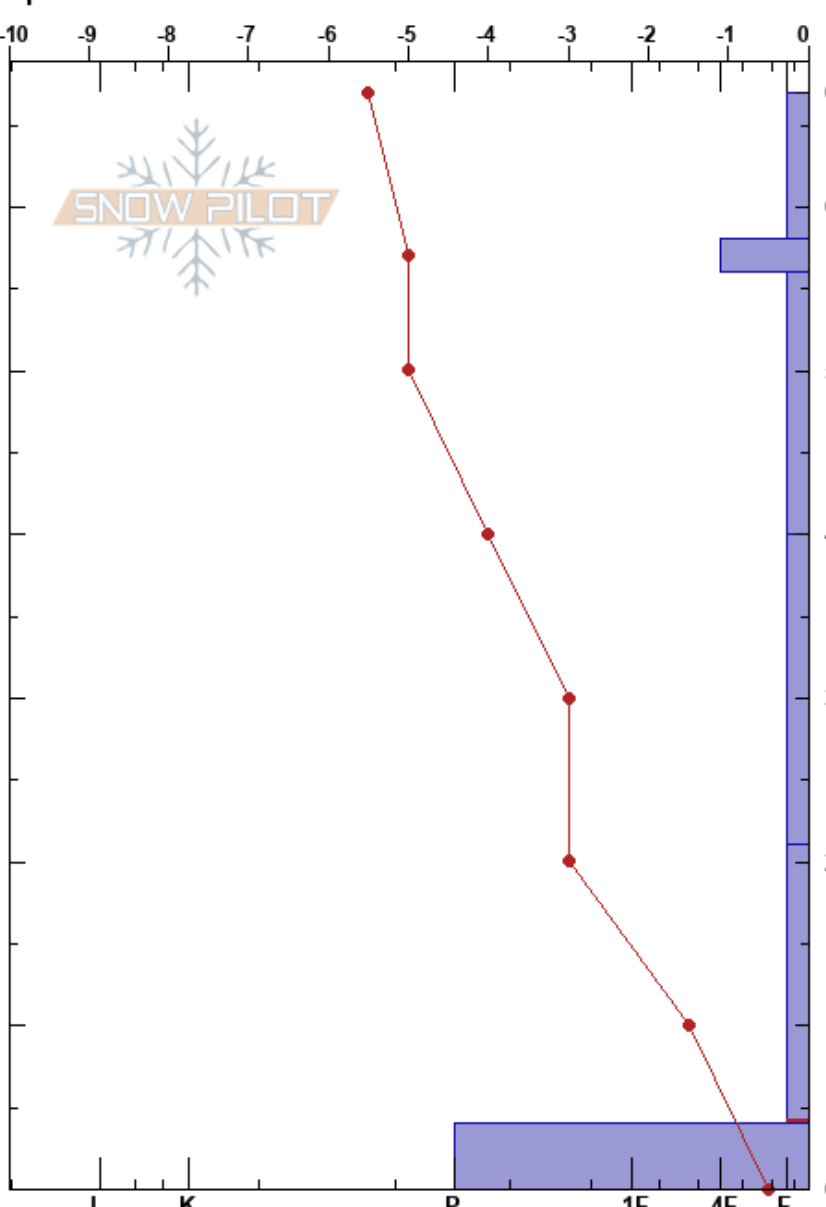

SAO164_Mod2_Site02
 Teton Range
 WY
 Elevation: 6253 ft
 Aspect: 90°
 Specifics:

Luke LeMaire
 01/06/2020 - 2:25pm
 Co-ord: 12T 509900W 4817452N
 Slope Angle: 1°
 Wind Loading: yes

Stability:
 Air Temperature: -2.5°C
 Sky Cover: OVC
 Precipitation: S-1
 Wind: SW Moderate
 HS:67
 PF:60
 PS: 15
 Layer Notes:
 21-4cm: Problematic layer

Form	Crystal Size	Moisture	ρ kg/m ³	Stability tests & Layer comments
/	0.5			
/	1			
.	0.1			
•	0.3			
•	1			← ECTN22 @35cm
•	1			
⊕	2			

Notes: Pit is out in field, about 100m from treeline