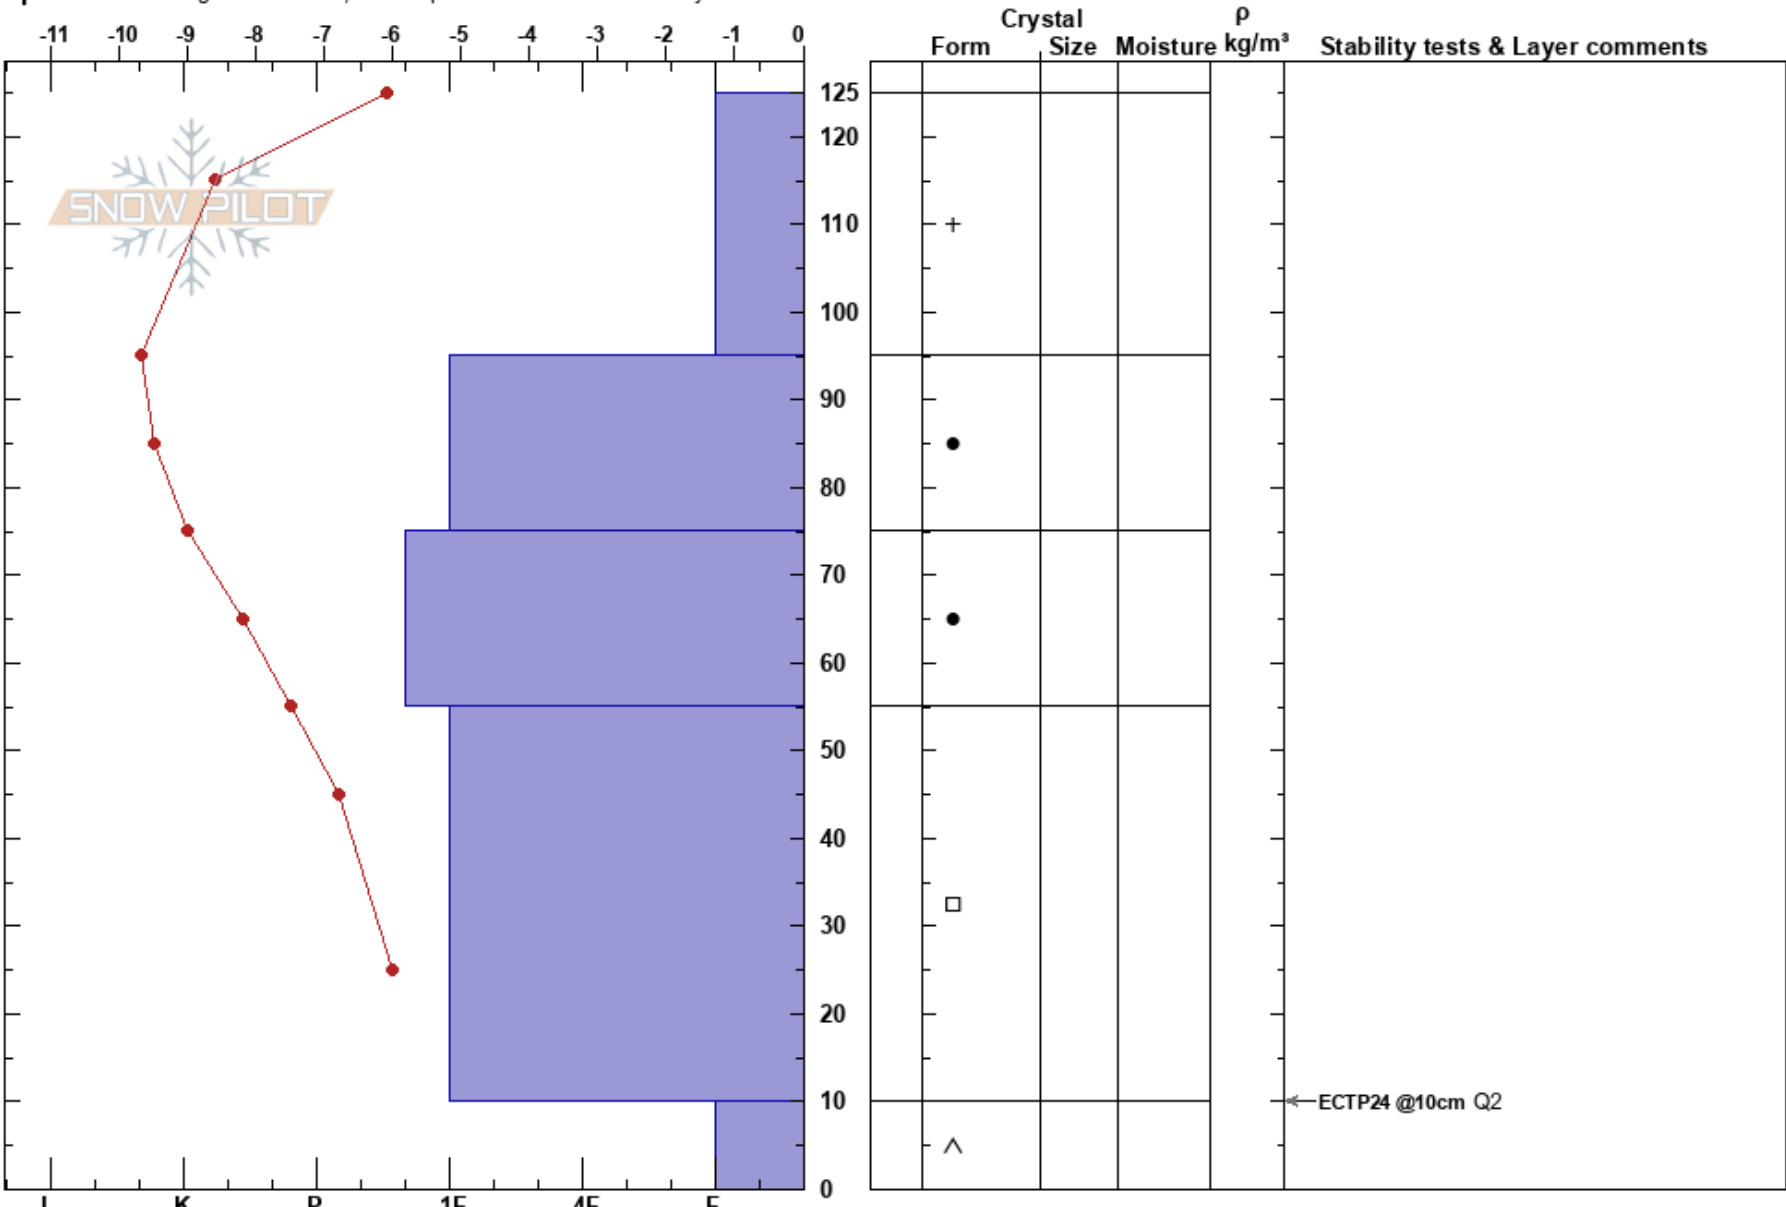

West Broadway, Lower
 Tenmile Range
 CO
Elevation: 11600 ft
Aspect: N
Specifics: Pit dug in a Ski Area; Pit is representative of backcountry

Chris Abell
 01/22/2017 - 11:00am
Co-ord: 39.45921N, -106.09502W
Slope Angle: 30°
Wind Loading: no

Stability:
Air Temperature: -6.5°C
Sky Cover: OVC
Precipitation: S-1
Wind: W Light Breeze

HS: 125
Layer Notes:
 10-0cm: Problematic layer

Notes: Isolated slope below some trees of West Broadway, The Back Nine, Breckenridge Ski Resort