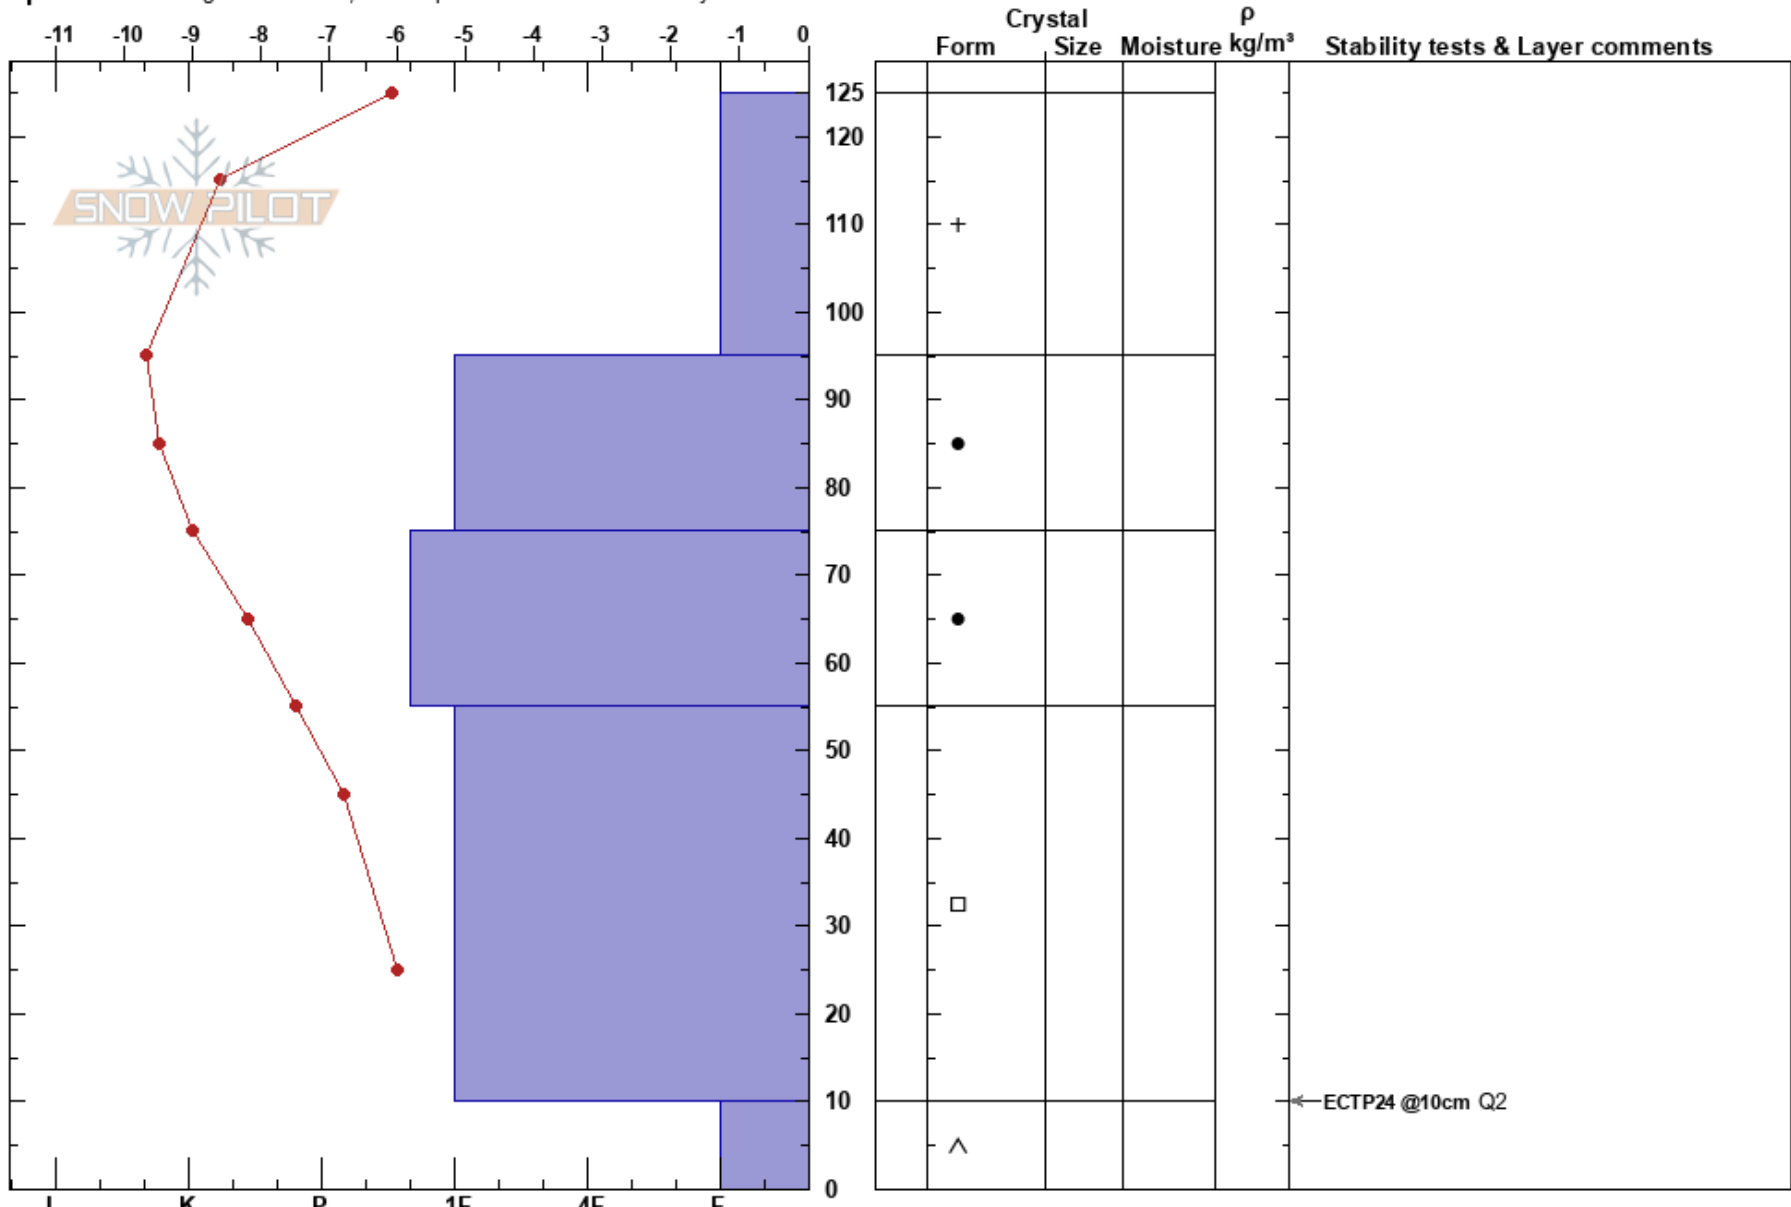

West Broadway, Lower  
 Tenmile Range  
 CO  
 Elevation: 11600 ft  
 Aspect: N  
 Specifics: Pit dug in a Ski Area; Pit is representative of backcountry

Chris Abell  
 01/22/2017 - 11:00am  
 Co-ord: 39.45921N, -106.09502W  
 Slope Angle: 30°  
 Wind Loading: no

Stability:  
 Air Temperature: -6.5°C  
 Sky Cover: OVC  
 Precipitation: S-1  
 Wind: W Light Breeze

HS:125  
 Layer Notes:  
 10-0cm: Problematic layer

Notes: Isolated slope below some trees of West Broadway, The Back Nine, Breckenridge Ski Resort