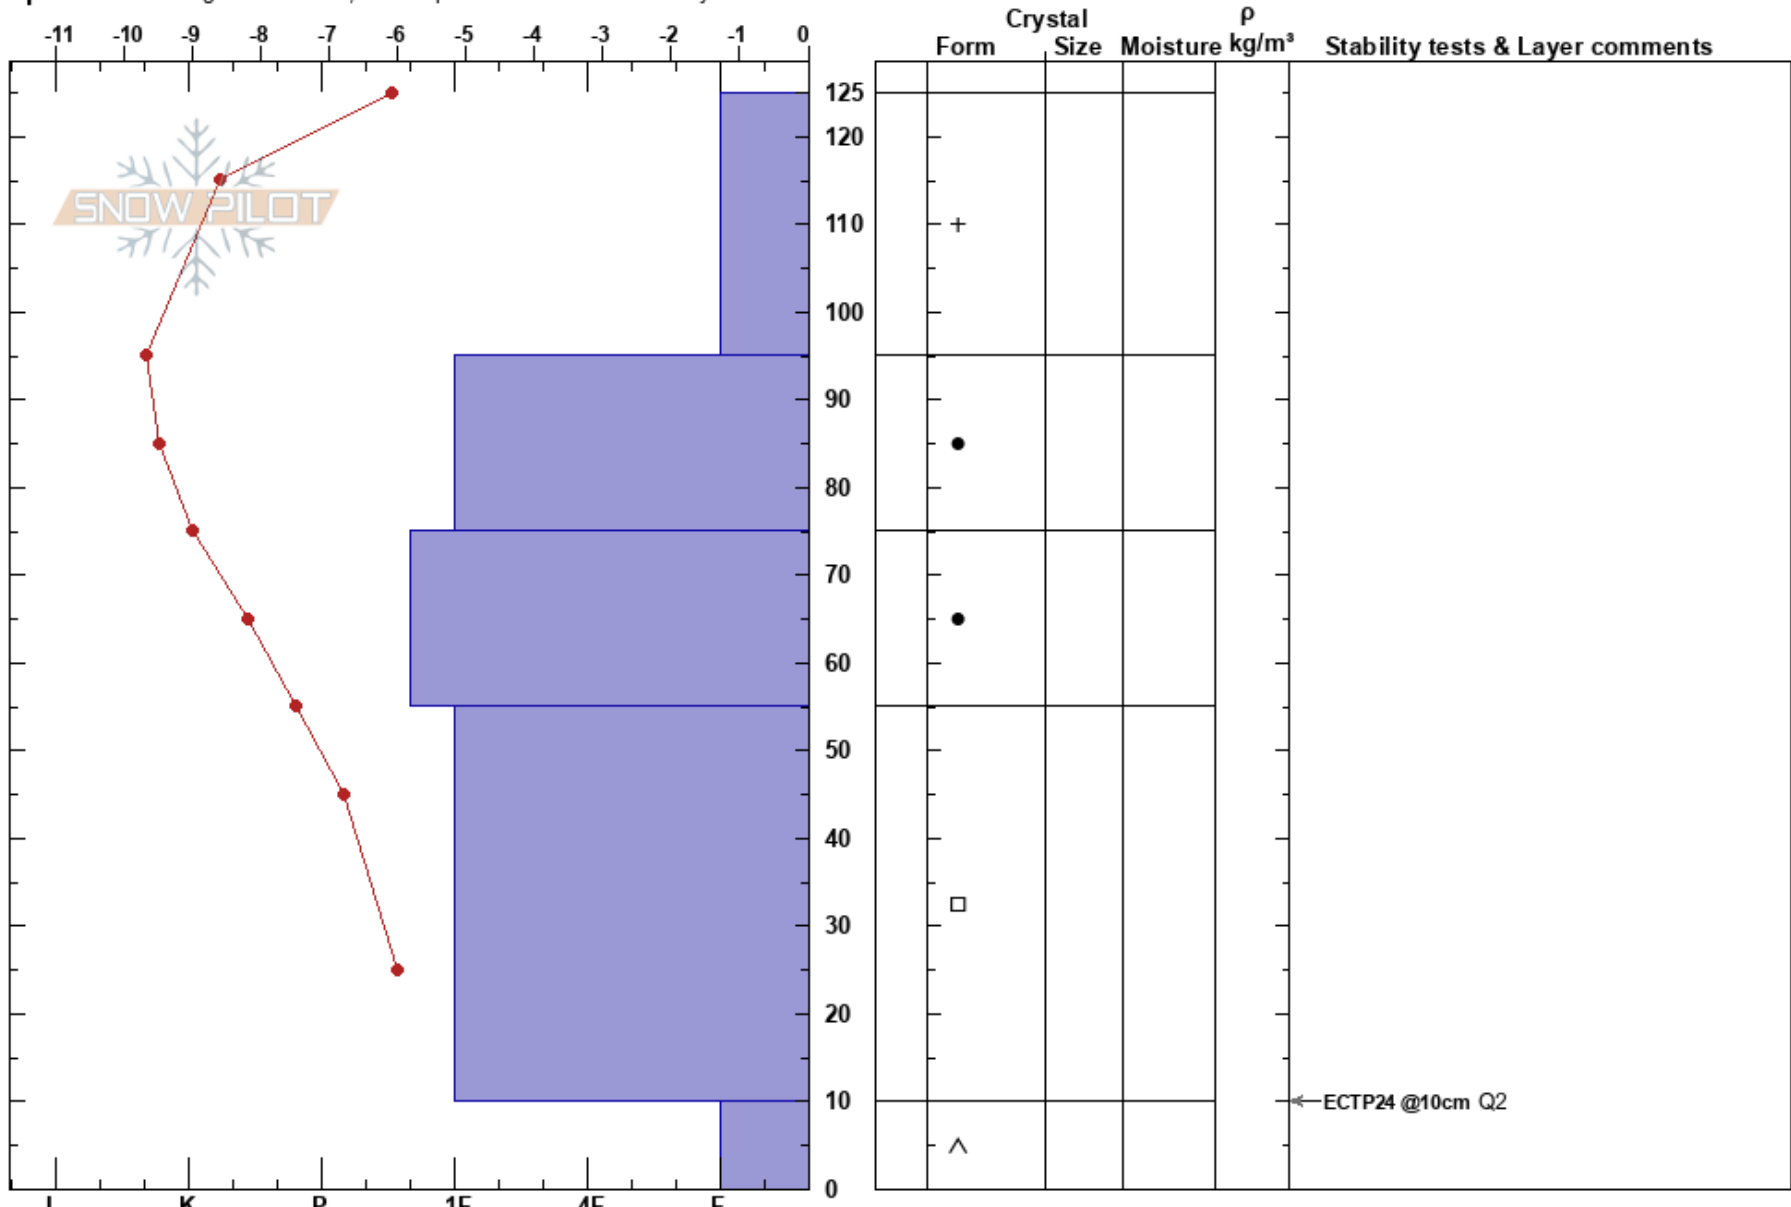

West Broadway, Lower
 Tenmile Range
 CO
 Elevation: 11600 ft
 Aspect: N
 Specifics: Pit dug in a Ski Area; Pit is representative of backcountry

Chris Abell
 01/22/2017 - 11:00am
 Co-ord: 39.45921N, -106.09502W
 Slope Angle: 30°
 Wind Loading: no

Stability:
 Air Temperature: -6.5°C
 Sky Cover: OVC
 Precipitation: S-1
 Wind: W Light Breeze

HS: 125
 Layer Notes:
 10-0cm: Problematic layer

Notes: Isolated slope below some trees of West Broadway, The Back Nine, Breckenridge Ski Resort