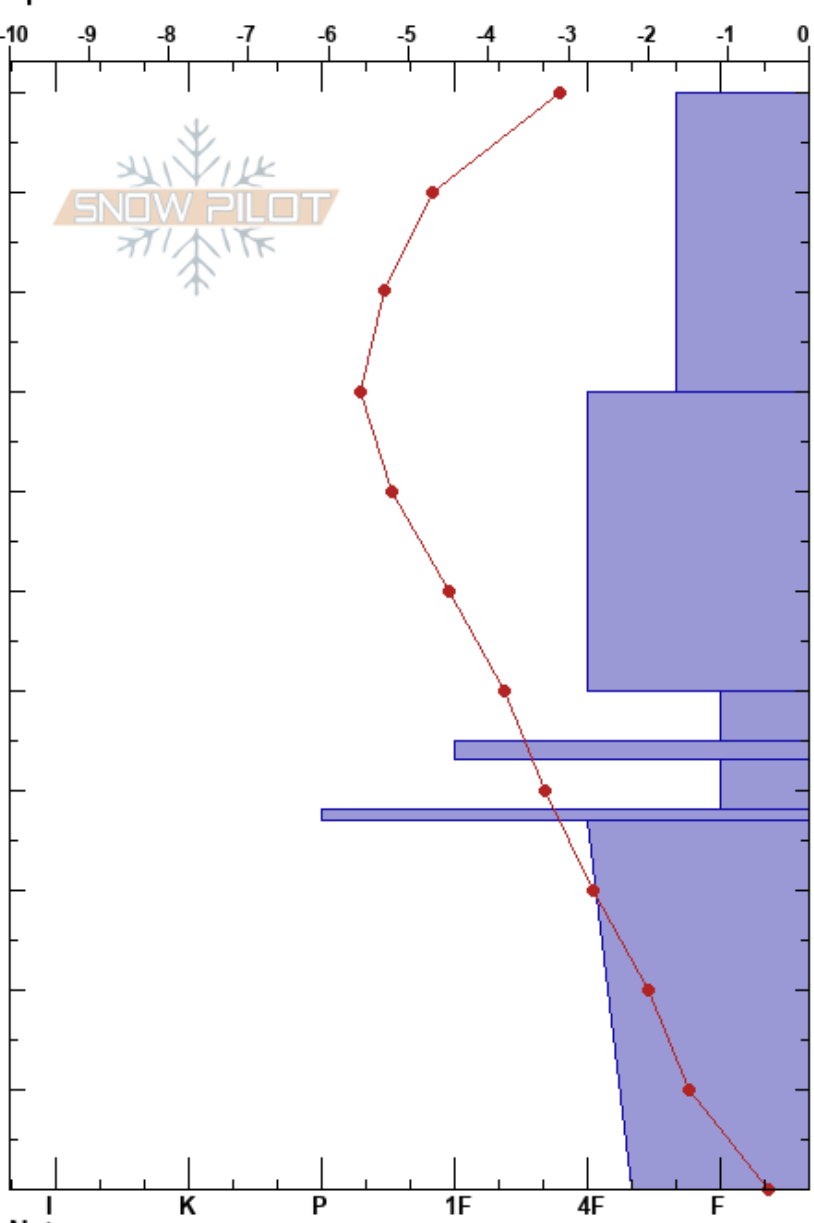

Near the Nipple
 Bridger Range
 MT
 Elevation: 7600 ft
 Aspect: E
 Specifics:

Zachary Miller
 01/08/2020 - 12:45pm
 Co-ord: 45.83740N, -110.93610W
 Slope Angle: 32°
 Wind Loading:

Stability:
 Air Temperature: -1.5°C
 Sky Cover: OVC
 Precipitation: NO
 Wind: Calm

HS:110
 45-43cm: Decomposing
 43-38cm: Problematic layer

Crystal Form	Crystal Size	Moisture	ρ kg/m ³	Stability tests & Layer comments
+			152	
/ (+)	0.3		220	ECTN15 @95cm O/N interface
			228	CT12, PC @95cm
			312	ECTN16 @80cm
●	0.5		280	CT14, RP @80cm
			276	
			336	
□	1		336	
⊙				45-43cm: Decomposing
□	2			ECTN21 @42cm
■			300	CT21, SP @42cm
				PST35/100 (End) @42cm
⊖	2-3		272	
			324	
			332	