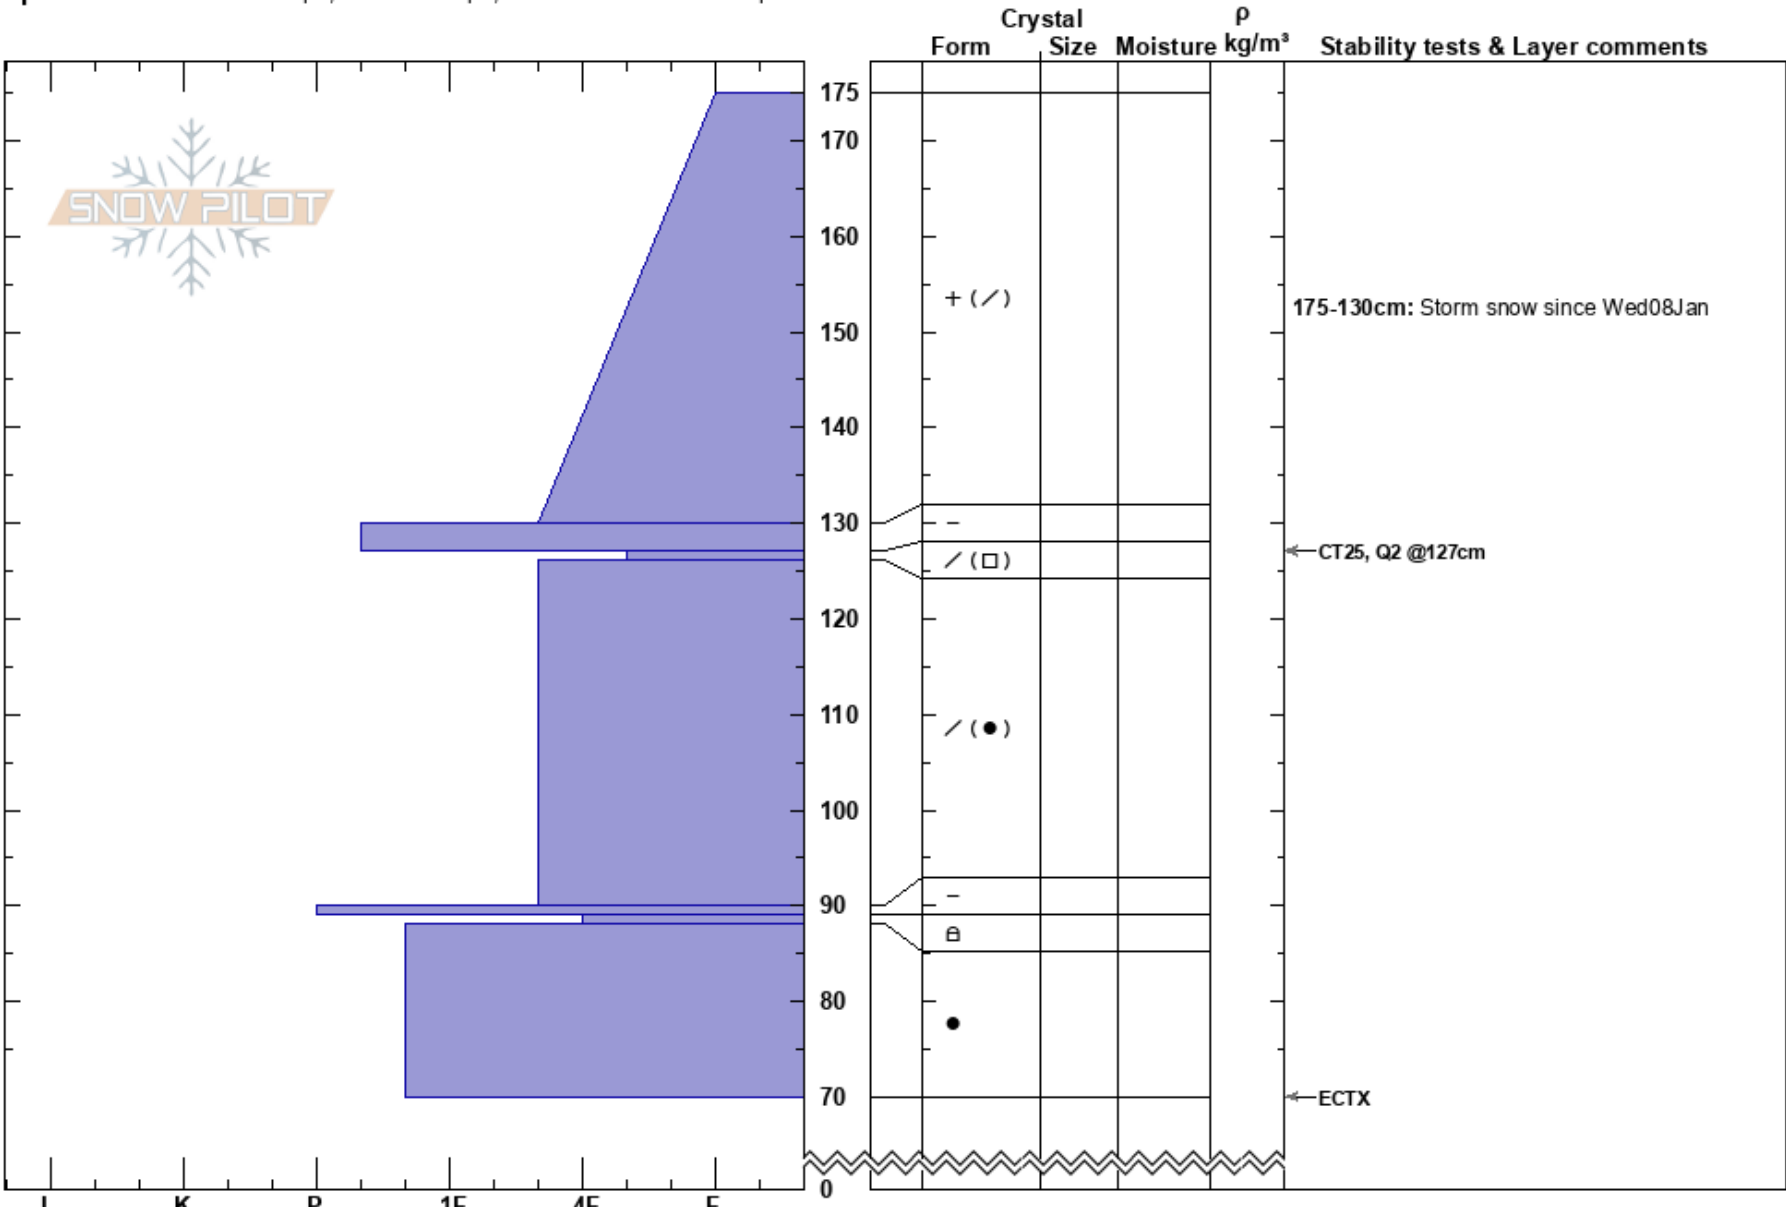

Alta Dry Fork  
 Wasatch Range  
 UT  
 Elevation: 10380 ft  
 Aspect: 148°  
 Specifics: Ski tracks on slope; We skied slope; Snowmobile tracks on slope

Drew Hardesty  
 01/10/2020 - 11:00am  
 Co-ord:  
 Slope Angle: 30°  
 Wind Loading:

Stability:  
 Air Temperature:  
 Sky Cover:  
 Precipitation:  
 Wind:

HS:175  
 PF:35 175-130cm: Storm snow since Wed08Jan

Notes: New Year's crust now buried 90cm and non-reactive via snow tests and multiple skiers and snowmobilers testing suspect terrain.