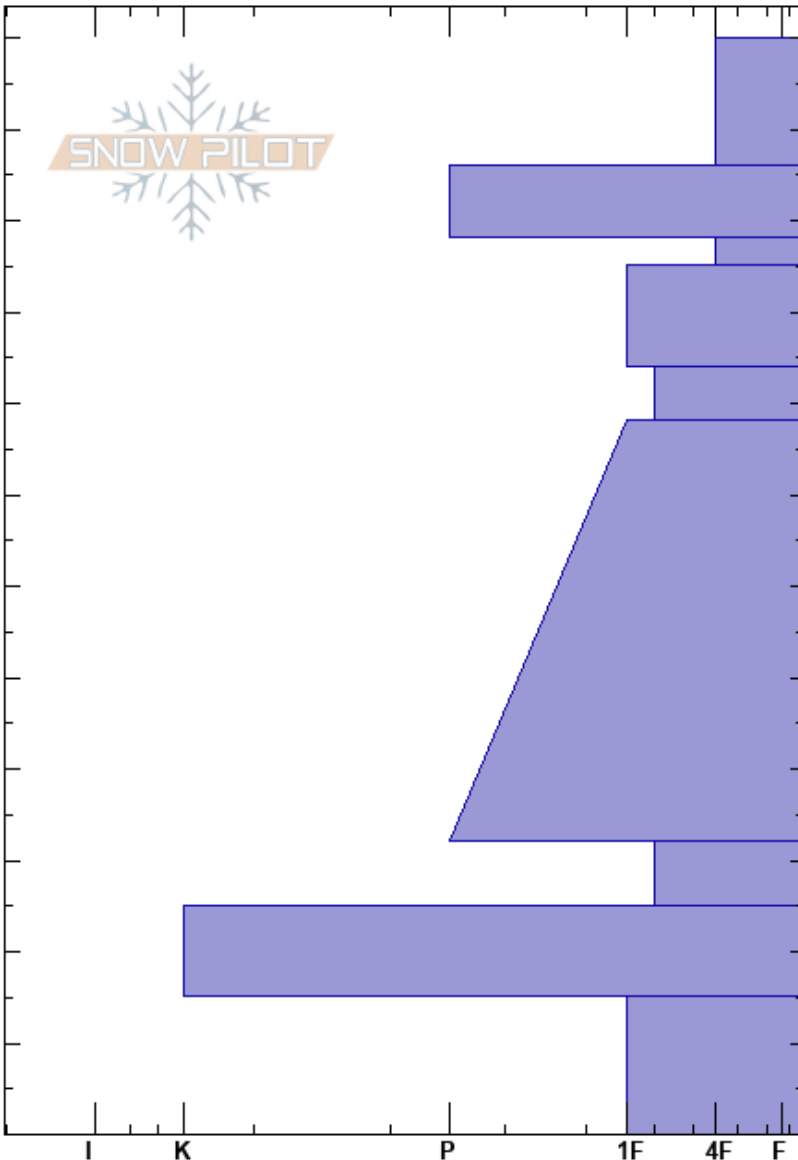

Graveline Gulch  
 Gore Range  
 CO  
**Elevation:** 12303 ft  
**Aspect:** 135°  
**Specifics:**

Jason Konigsberg  
 01/10/2020 - 12:00pm  
**Co-ord:** 39.46856N, -106.15647W  
**Slope Angle:** 30°  
**Wind Loading:** previous

**Stability:**  
**Air Temperature:**  
**Sky Cover:** FEW  
**Precipitation:** NO  
**Wind:** Light Breeze

**HS:** 120

**Layer Notes:**

Height (ft)	Crystal		$\rho$ kg/m <sup>3</sup>	Stability tests & Layer comments
	Form	Size		
120				
110	/	1		
100	•			
97	□	0.5		← ECTN12 @97cm
90	/	1.5		
83	□	1		← ECTN15 @83cm
80				
70				
60				
50	□			
40				
30	□ (^)	1.3		
20	⊙			
10	□	1		
0				

**Notes:** Gunners right side of Graveline Gulch start zone