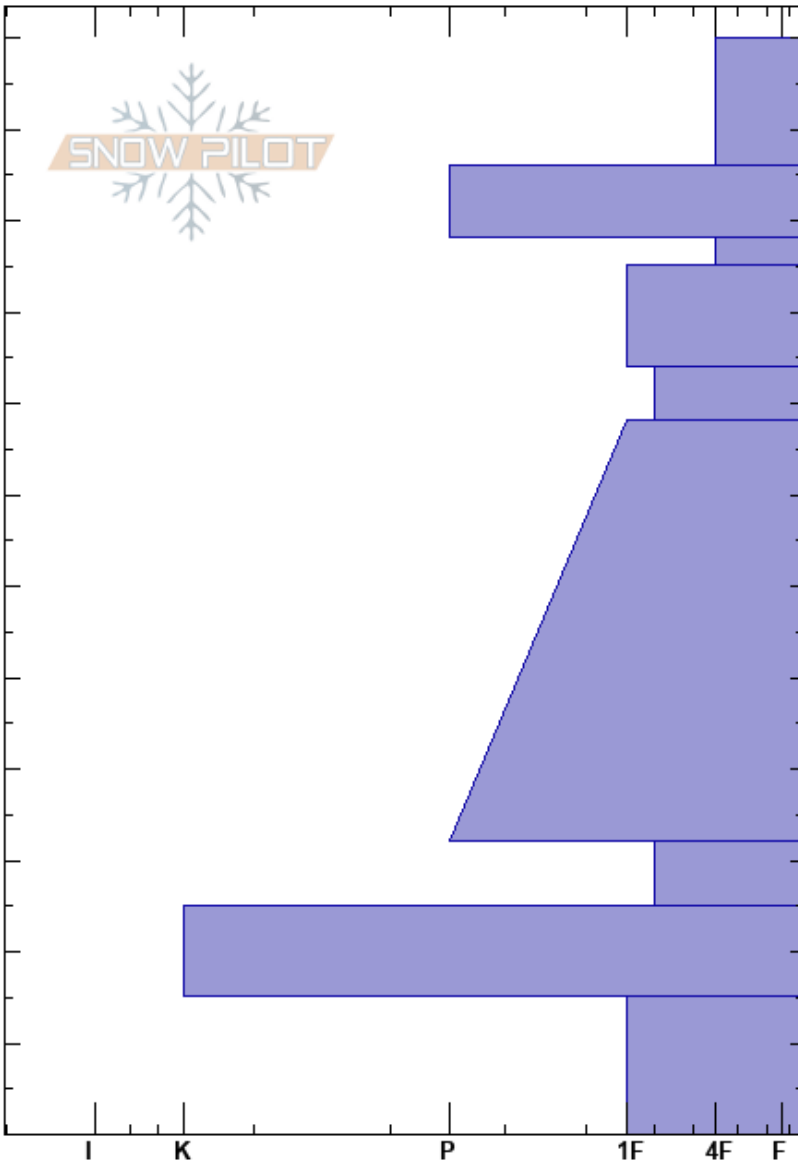

Graveline Gulch
 Gore Range
 CO
Elevation: 12303 ft
Aspect: 135°
Specifics:

Jason Konigsberg
 01/10/2020 - 12:00pm
Co-ord: 39.46856N, -106.15647W
Slope Angle: 30°
Wind Loading: previous

Stability:
Air Temperature:
Sky Cover: FEW
Precipitation: NO
Wind: Light Breeze

HS: 120

Layer Notes:

Height (ft)	Crystal		Moisture	ρ kg/m ³	Stability tests & Layer comments
	Form	Size			
120					
110	/	1			
100	•				
97	□	0.5			← ECTN12 @97cm
90	/	1.5			
83	□	1			← ECTN15 @83cm
80					
70					
60					
50	□				
40					
30	□ (^)	1.3			
20	⊙ ⊙				
10	□	1			
0					

Notes: Gunners right side of Graveline Gulch start zone