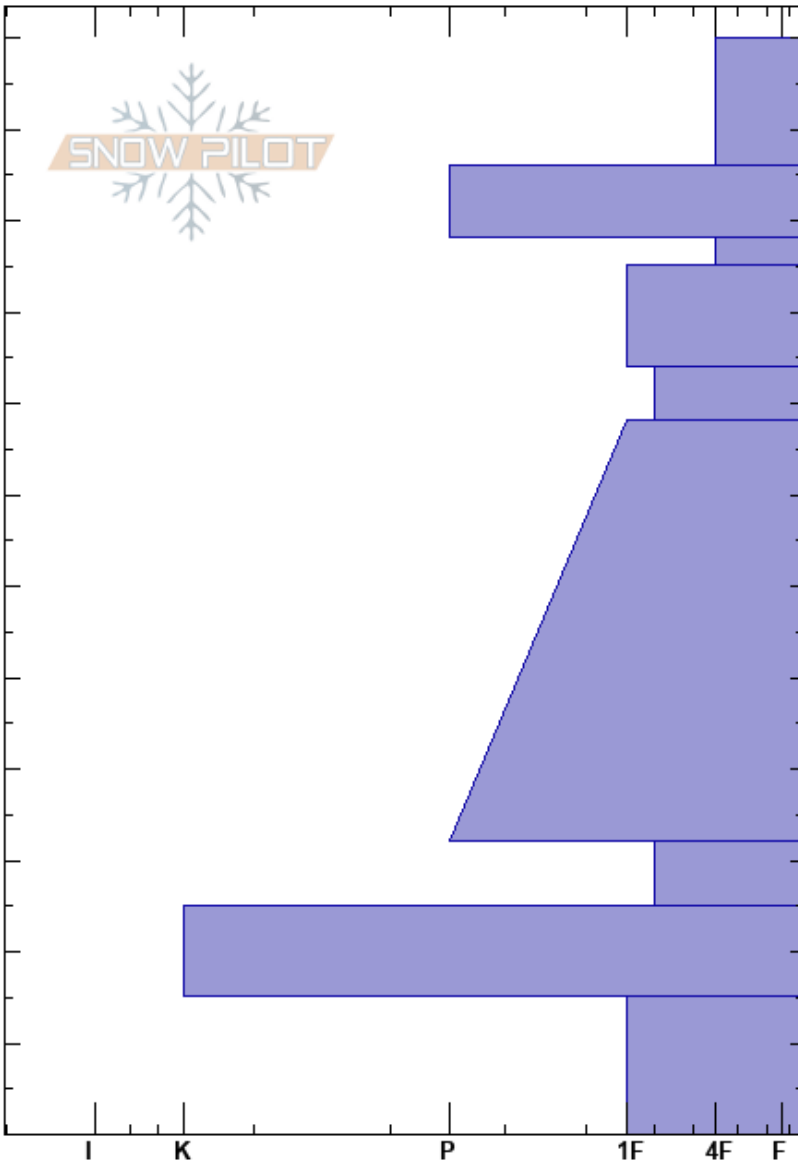

Graveline Gulch
 Gore Range
 CO
Elevation: 12303 ft
Aspect: 135°
Specifics:

Jason Konigsberg
 01/10/2020 - 12:00pm
Co-ord: 39.46856N, -106.15647W
Slope Angle: 30°
Wind Loading: previous

Stability:
Air Temperature:
Sky Cover: FEW
Precipitation: NO
Wind: Light Breeze

HS: 120

Layer Notes:

Height (ft)	Crystal		ρ kg/m ³	Stability tests & Layer comments
	Form	Size		
120	/	1		
110	/	1		
100	•			
97	□	0.5		← ECTN12 @97cm
90	/	1.5		
83	□	1		← ECTN15 @83cm
80				
70				
60				
50	□			
40				
30	□ (^)	1.3		
20	⊙ ⊙			
10	□	1		
0				

Notes: Gunners right side of Graveline Gulch start zone