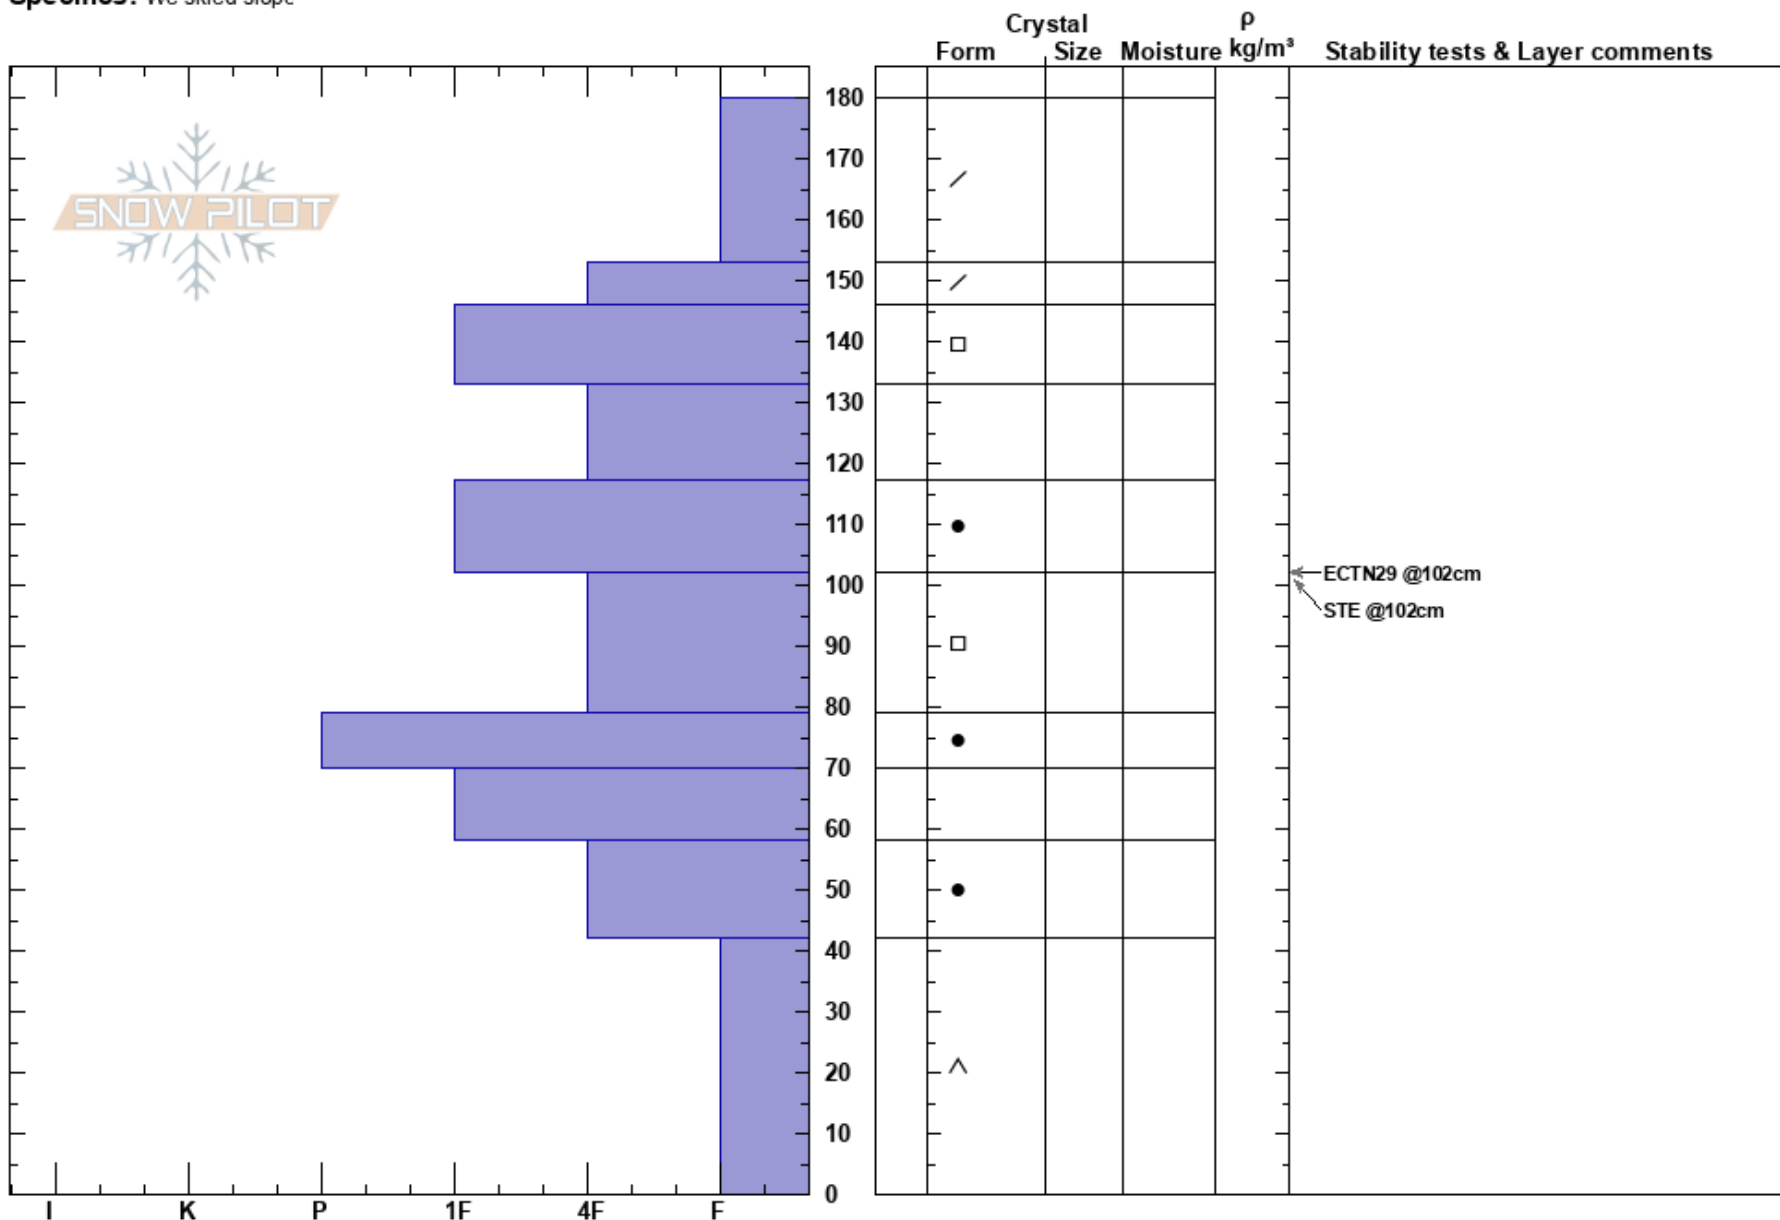

Lolo Pass
 Bitterroot
 MT
Elevation: 6095 ft
Aspect: SE
Specifics: We skied slope

Jeffrey Johnson
 01/10/2020 - 10:30am
Co-ord: 46.63015N, -114.60380W
Slope Angle: 33°
Wind Loading: no

Stability: Good **HS:**180
Air Temperature: 15°F **PF:**50
Sky Cover: BKN **PS:**25
Precipitation: NO
Wind: SW Calm

Layer Notes:

Notes: Wind loading on other slopes. Ridge top winds SW to 5mph. Snowmobile tracks in area but not where I skied.