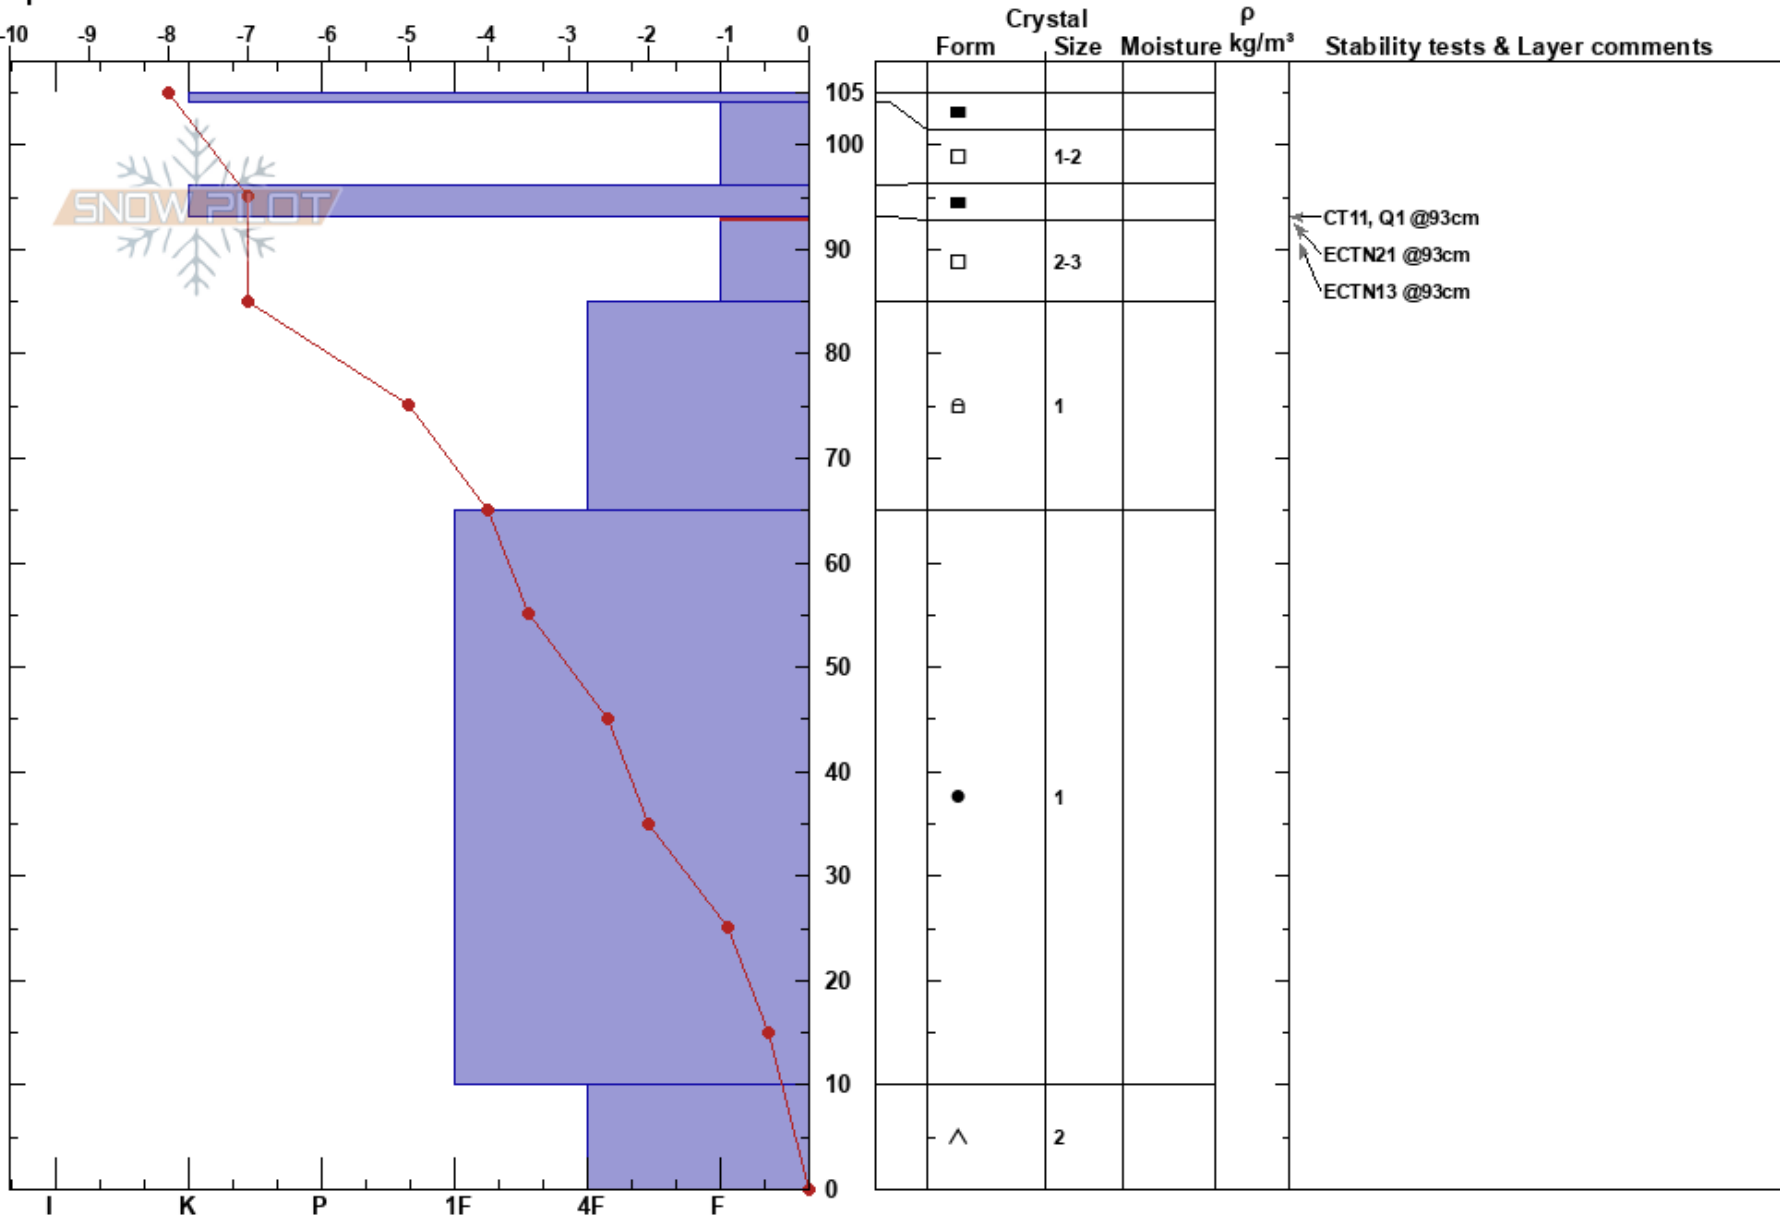

North core 1/9/20
 Kachina Peaks
 AZ
 Elevation: 11212 ft
 Aspect:
 Specifics:

Paul Dawson
 01/10/2020 - 12:30pm
 Co-ord: 35.33616N, -111.66982W
 Slope Angle: 35°
 Wind Loading:

Stability:
 Air Temperature:
 Sky Cover: BKN
 Precipitation: NO
 Wind: Calm

HS:105
 Layer Notes:
 93-85cm: Problematic layer

Notes: