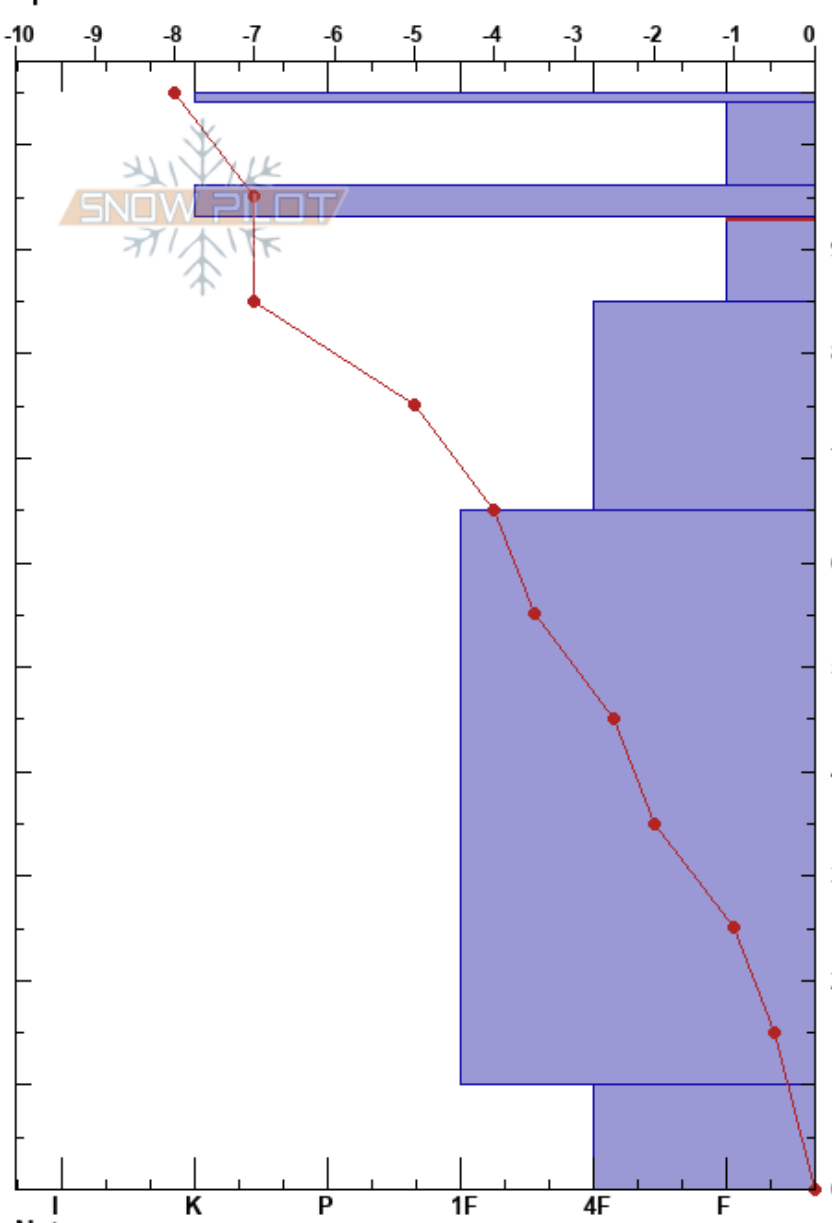

North core 1/9/20
 Kachina Peaks
 AZ
 Elevation: 11212 ft
 Aspect:
 Specifics:

Paul Dawson
 01/10/2020 - 12:30pm
 Co-ord: 35.33616N, -111.66982W
 Slope Angle: 35°
 Wind Loading:

Stability:
 Air Temperature:
 Sky Cover: BKN
 Precipitation: NO
 Wind: Calm

HS:105
 93-85cm:Problematic layer

Form	Crystal		ρ kg/m ³	Stability tests & Layer comments
	Size	Moisture		
■				
□	1-2			
■				
□	2-3			CT11, Q1 @93cm ECTN21 @93cm ECTN13 @93cm
⊖	1			
●	1			
∧	2			

Notes: