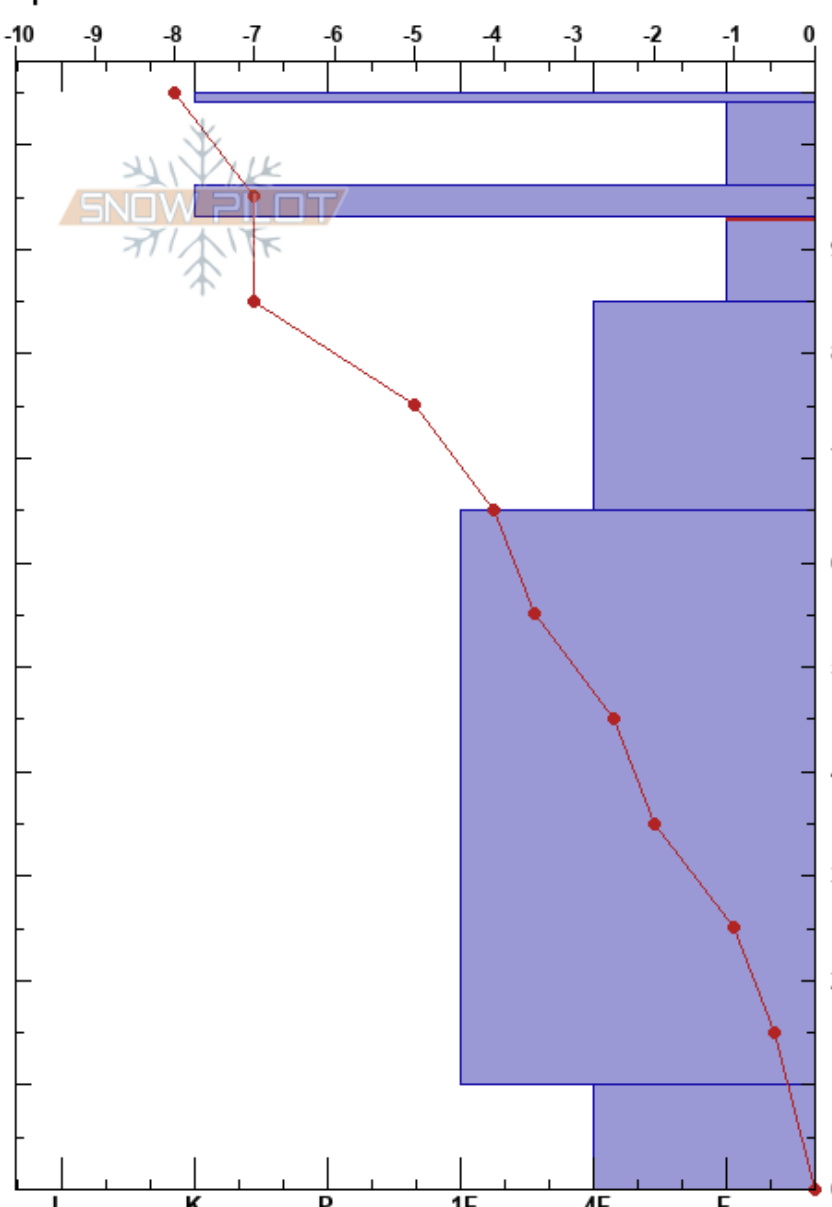

North core 1/9/20
 Kachina Peaks
 AZ
 Elevation: 11212 ft
 Aspect:
 Specifics:

Paul Dawson
 01/10/2020 - 12:30pm
 Co-ord: 35.33616N, -111.66982W
 Slope Angle: 35°
 Wind Loading:

Stability:
 Air Temperature:
 Sky Cover: BKN
 Precipitation: NO
 Wind: Calm

HS:105
 93-85cm: Problematic layer

Form	Crystal		ρ kg/m ³	Stability tests & Layer comments
	Size	Moisture		
■				
□	1-2			
■				
□	2-3			CT11, Q1 @93cm ECTN21 @93cm ECTN13 @93cm
⊖	1			
●	1			
∧	2			

Notes: