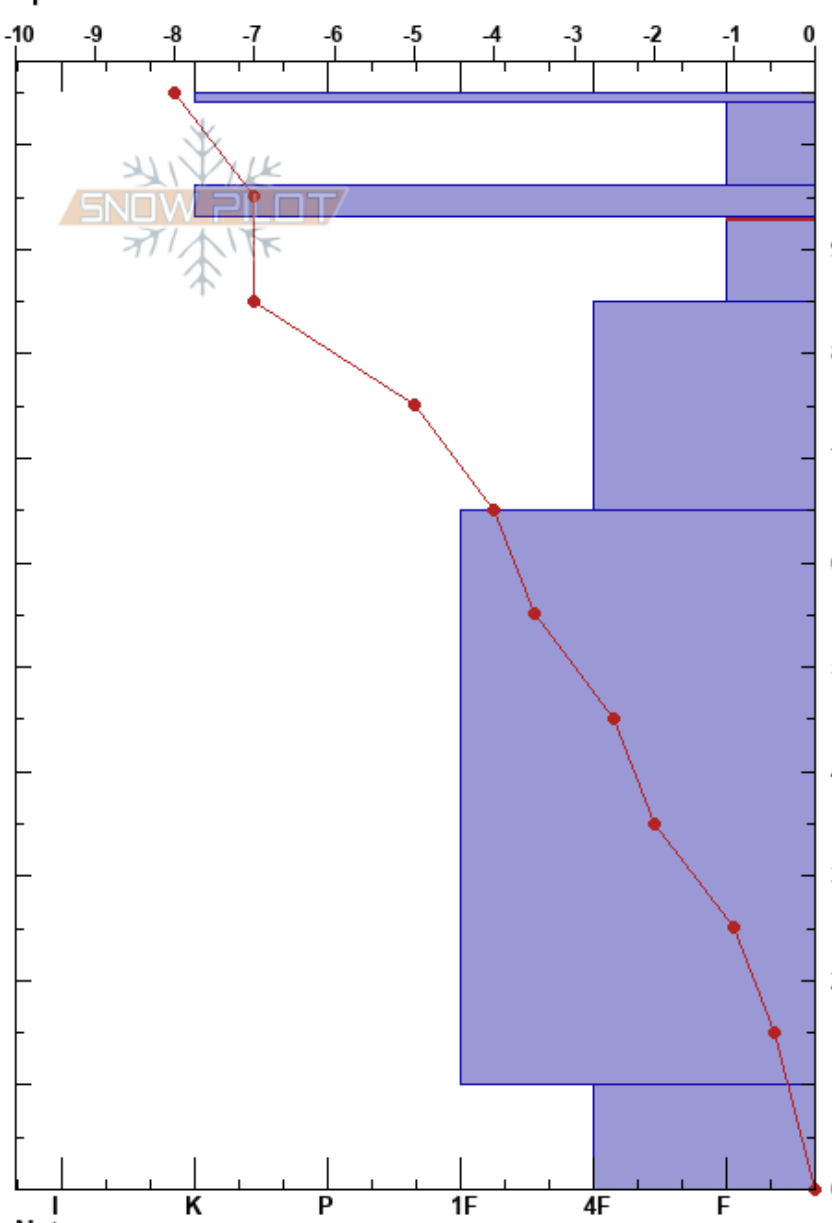

North core 1/9/20
 Kachina Peaks
 AZ
 Elevation: 11212 ft
 Aspect:
 Specifics:

Paul Dawson
 01/10/2020 - 12:30pm
 Co-ord: 35.33616N, -111.66982W
 Slope Angle: 35°
 Wind Loading:

Stability:
 Air Temperature:
 Sky Cover: BKN
 Precipitation: NO
 Wind: Calm

HS:105
 Layer Notes:
 93-85cm: Problematic layer

Form	Crystal		ρ kg/m ³	Stability tests & Layer comments
	Size	Moisture		
■				
□	1-2			
■				
□	2-3			CT11, Q1 @93cm ECTN21 @93cm ECTN13 @93cm
⊖	1			
●	1			
∧	2			