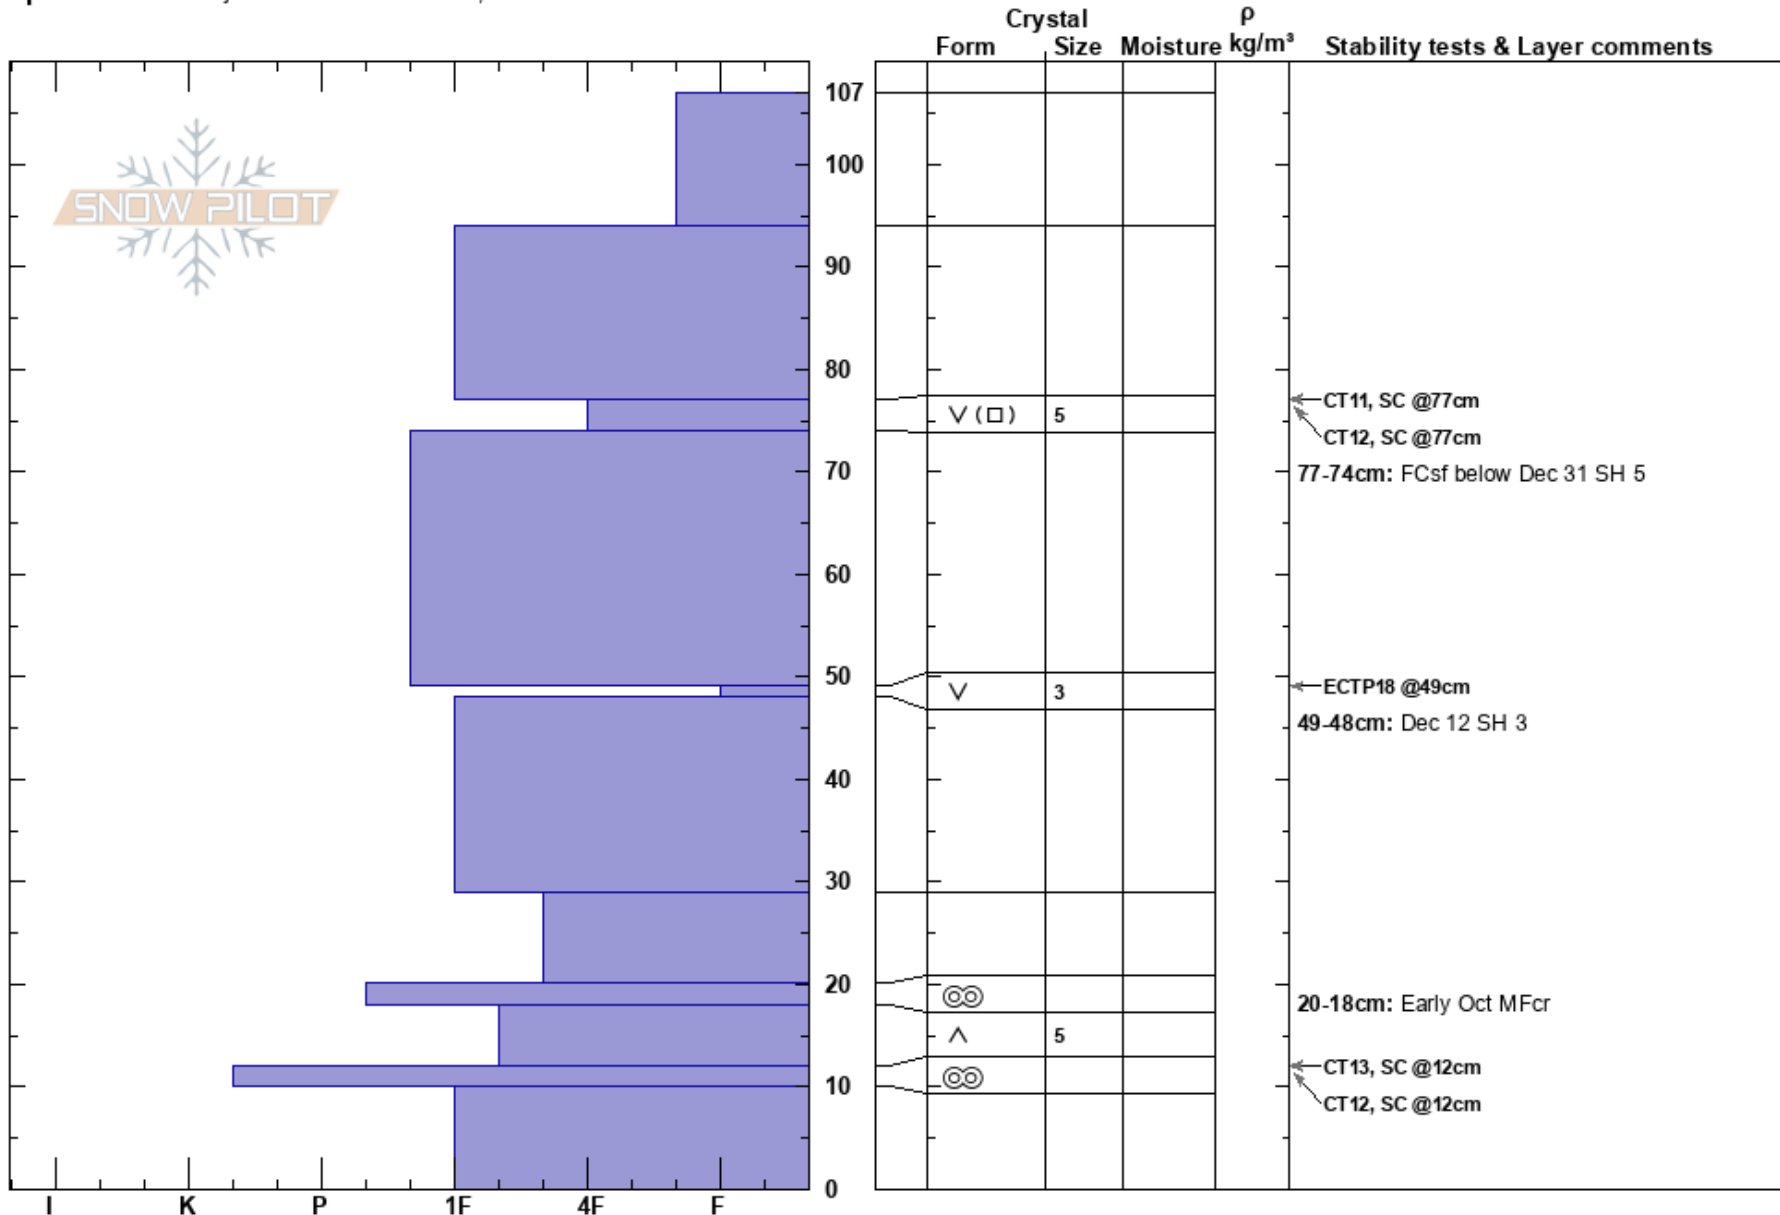

Fingers
 purcell
 BC
Elevation: 2429 m
Aspect: E
Specifics: Pit is adjacent to avalanche: flank;

Panorama Avalanche Office
 10/01/2020 - 10:20
Co-ord: 50.42722N, -116.17853W
Slope Angle: 35°
Wind Loading: previous

Stability:
Air Temperature: -15°C
Sky Cover: OVC
Precipitation: S-1
Wind: SW Light Breeze

HS:107
Layer Notes:
 77-74cm: FCsf below Dec 31 SH 5
 49-48cm: Dec 12 SH 3
 20-18cm: Early Oct MFcr

Notes: Site: Open area at treeline. Dug in leeward area with large area of fetch above.

Fracture line profile from avalanche observed yesterday outside ski area boundary. Occurred 24-48hr previous to observation. Bed surface was Early Oct MFcr.