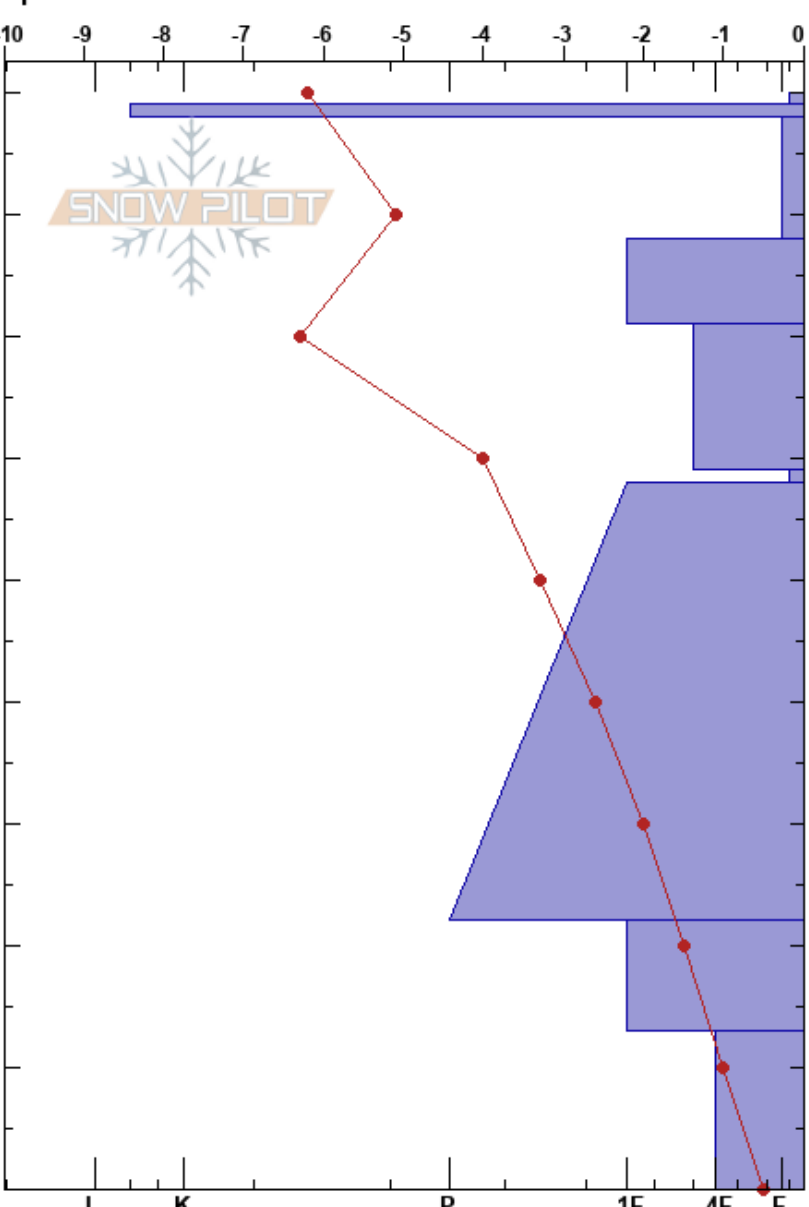

South Face of Belles
 Vail/Summit County
 CO
Elevation: 11493 ft
Aspect: 120°
Specifics:

Bill MacDougald
 01/05/2020 - 9:30am
Co-ord: 39.56289N, -106.32727W
Slope Angle: 25°
Wind Loading: no

Stability:
Air Temperature: -3.5°C
Sky Cover: CLR
Precipitation: NO
Wind: SW Calm

HS:90
PF:71
PS:21
 90-89cm: Radiation recrystallization
 59-58cm: Problematic layer

Form	Crystal Size	Moisture	ρ kg/m ³	Stability tests & Layer comments
☐	1			
☐	1			← STE @88cm
■				90-89cm: Radiation recrystallization
/	1			
.	0.5			
•	1			
☐	1			← CT22, Q1 @59cm ← ECTP26 @59cm ← PST45/100 (End), Q2 @59cm
•	1			
⊖				
☐	2-2.5			← CT26, Q2 @12cm