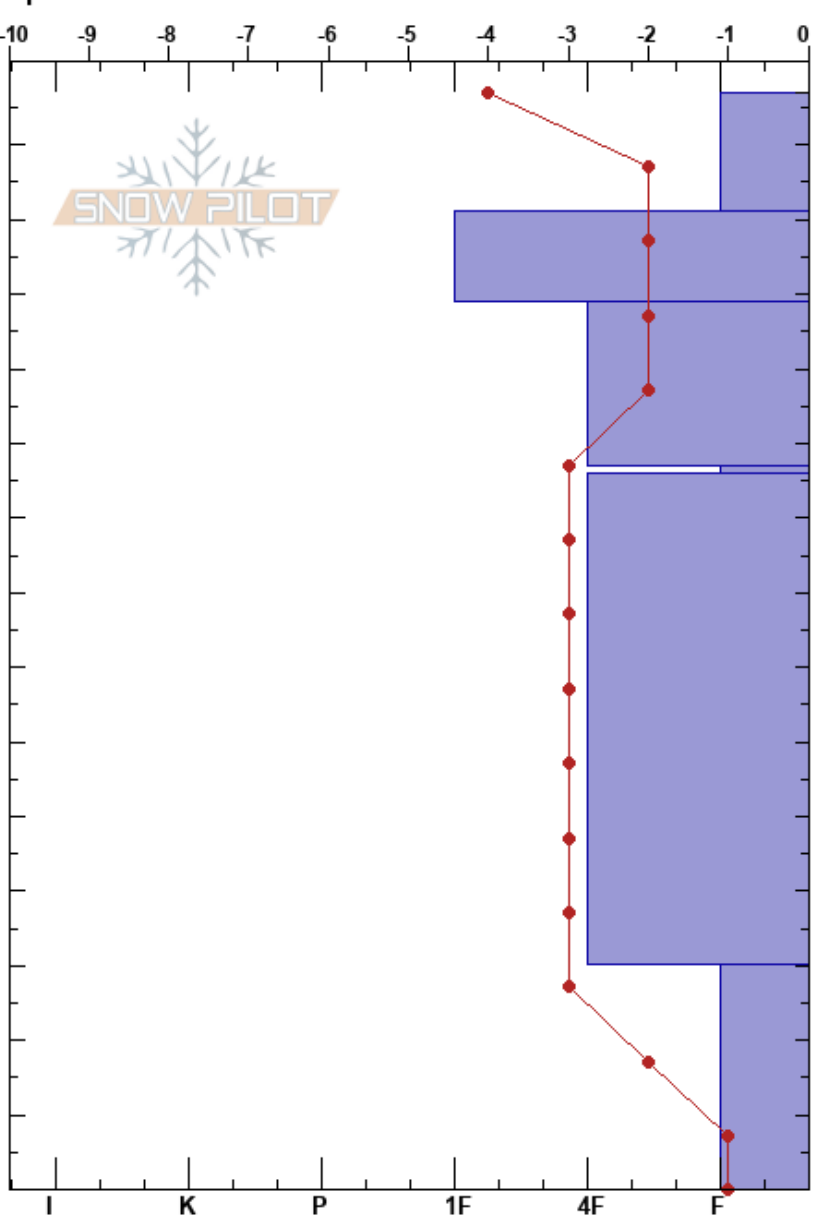

Sunburst Treeline  
 Chugach Range  
 AK  
 Elevation: 1800 ft  
 Aspect: S  
 Specifics:

Maxwell Bonderoff  
 02/17/2017 - 11:30am  
 Co-ord: 60.79706N, -149.15382W  
 Slope Angle: 28°  
 Wind Loading: no

Stability: **HS:147**  
 Air Temperature: -1°C  
 Sky Cover: BKN  
 Precipitation: NO  
 Wind: Calm  
 PS: 10 97-96cm: Problematic layer

Form	Crystal		$\rho$ kg/m <sup>3</sup>	Stability tests & Layer comments
	Size	Moisture		
/	1			
⊙⊙	2			
•	0.5-1			
∇				← ECTN21 @96cm
•	0.5-1			
□	1.5-2			← PST0/100 (End) @30cm PSTC