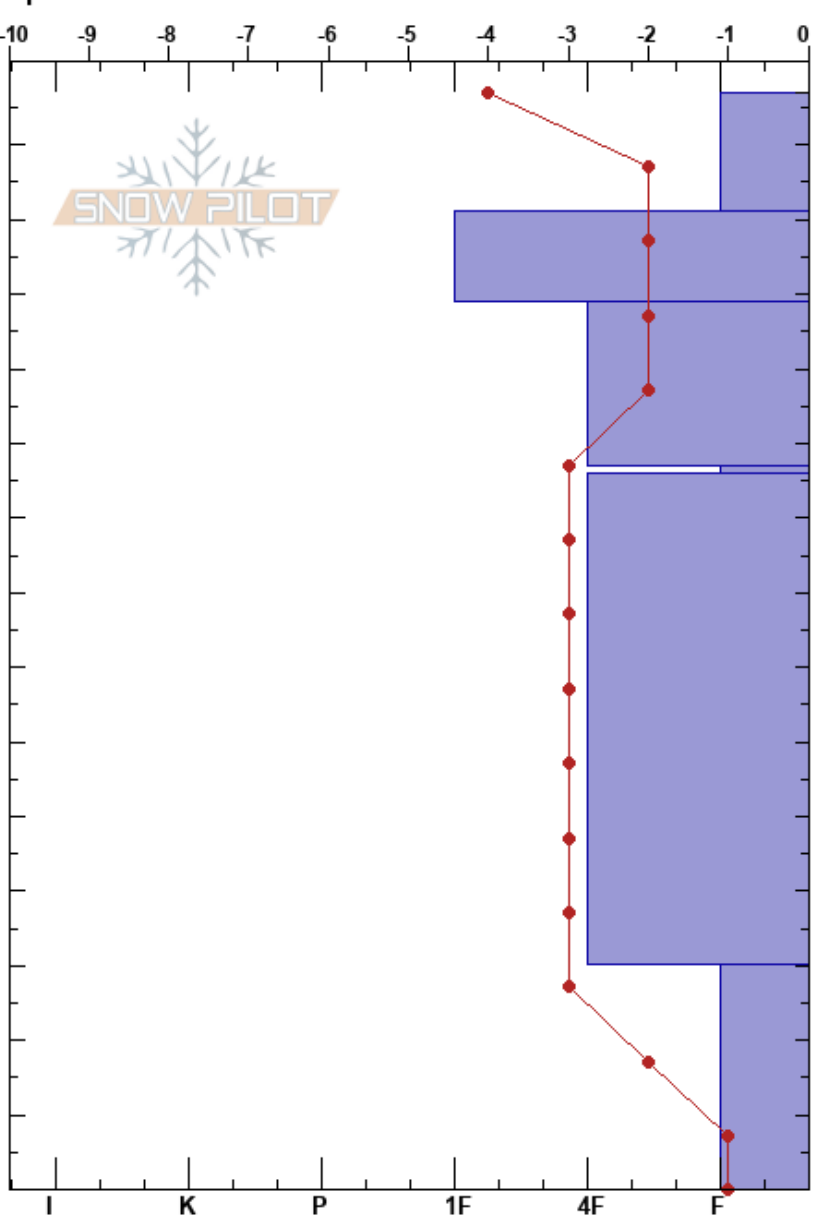

Sunburst Treeline  
 Chugach Range  
 AK  
 Elevation: 1800 ft  
 Aspect: S  
 Specifics:

Maxwell Bonderoff  
 02/17/2017 - 11:30am  
 Co-ord: 60.79706N, -149.15382W  
 Slope Angle: 28°  
 Wind Loading: no

Stability: **HS:147**  
 Air Temperature: -1°C  
 Sky Cover: BKN  
 Precipitation: NO  
 Wind: Calm  
 PS: 10 97-96cm: Problematic layer

Form	Crystal		$\rho$ kg/m <sup>3</sup>	Stability tests & Layer comments
	Size	Moisture		
/	1			
⊙⊙	2			
•	0.5-1			
∨				← ECTN21 @96cm
•	0.5-1			
□	1.5-2			← PST0/100 (End) @30cm PSTC