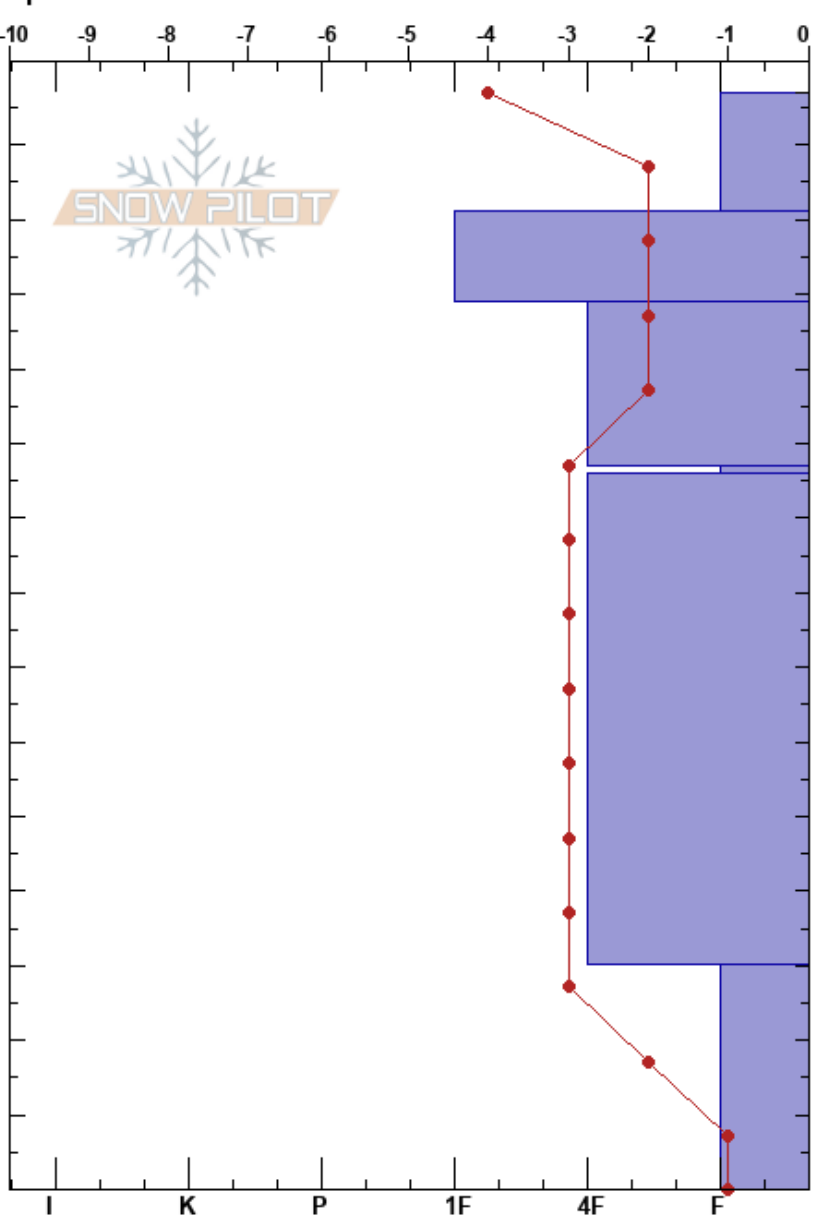

Sunburst Treeline
 Chugach Range
 AK
 Elevation: 1800 ft
 Aspect: S
 Specifics:

Maxwell Bonderoff
 02/17/2017 - 11:30am
 Co-ord: 60.79706N, -149.15382W
 Slope Angle: 28°
 Wind Loading: no

Stability: **HS:147**
 Air Temperature: -1°C
 Sky Cover: BKN
 Precipitation: NO
 Wind: Calm
 PS: 10 97-96cm: Problematic layer

Form	Crystal		ρ kg/m ³	Stability tests & Layer comments
	Size	Moisture		
/	1			
⊙⊙	2			
•	0.5-1			
∇				← ECTN21 @96cm
•	0.5-1			
□	1.5-2			← PST0/100 (End) @30cm PSTC

Notes: