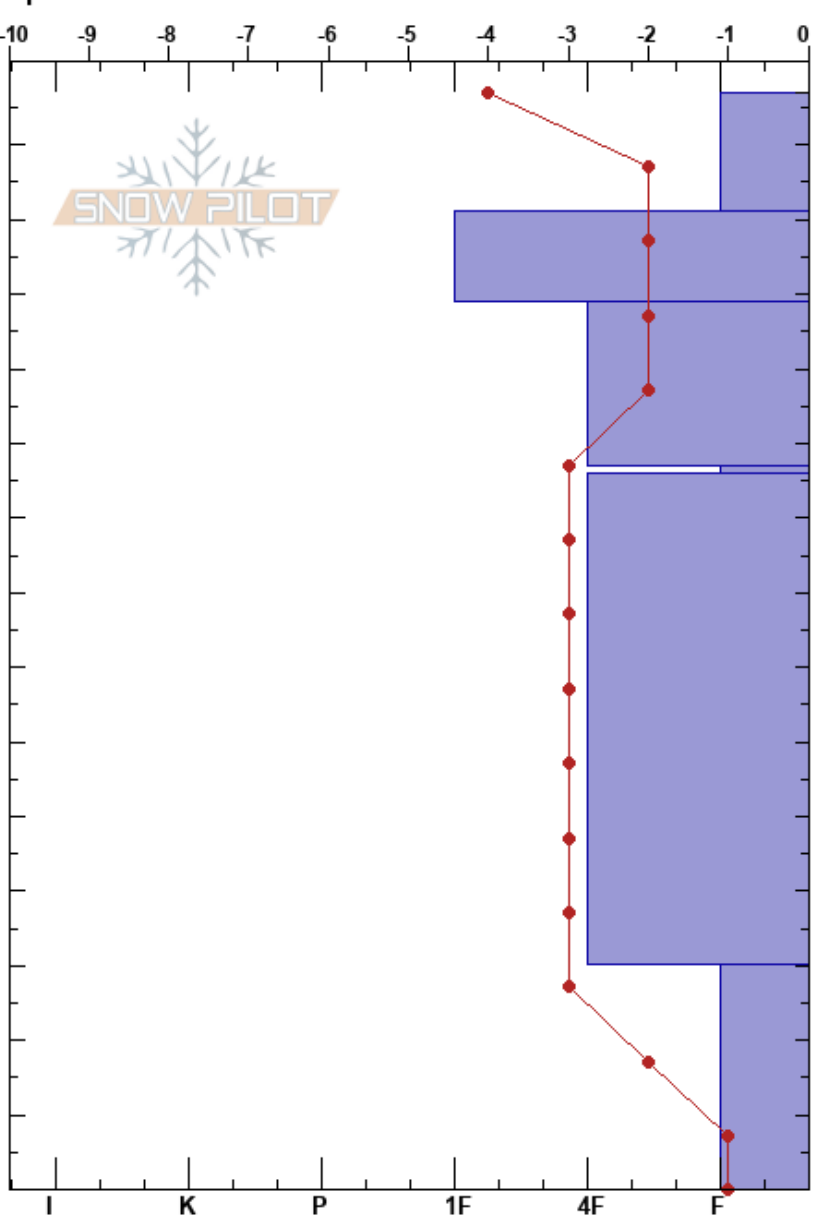

Sunburst Treeline
 Chugach Range
 AK
 Elevation: 1800 ft
 Aspect: S
 Specifics:

Maxwell Bonderoff
 02/17/2017 - 11:30am
 Co-ord: 60.79706N, -149.15382W
 Slope Angle: 28°
 Wind Loading: no

Stability: **HS:147**
 Air Temperature: -1°C
 Sky Cover: BKN
 Precipitation: NO
 Wind: Calm
 PS: 10 97-96cm: Problematic layer

Form	Crystal		ρ kg/m ³	Stability tests & Layer comments
	Size	Moisture		
/	1			
⊙⊙	2			
•	0.5-1			
∨				← ECTN21 @96cm
•	0.5-1			
□	1.5-2			← PST0/100 (End) @30cm PSTC

Notes: