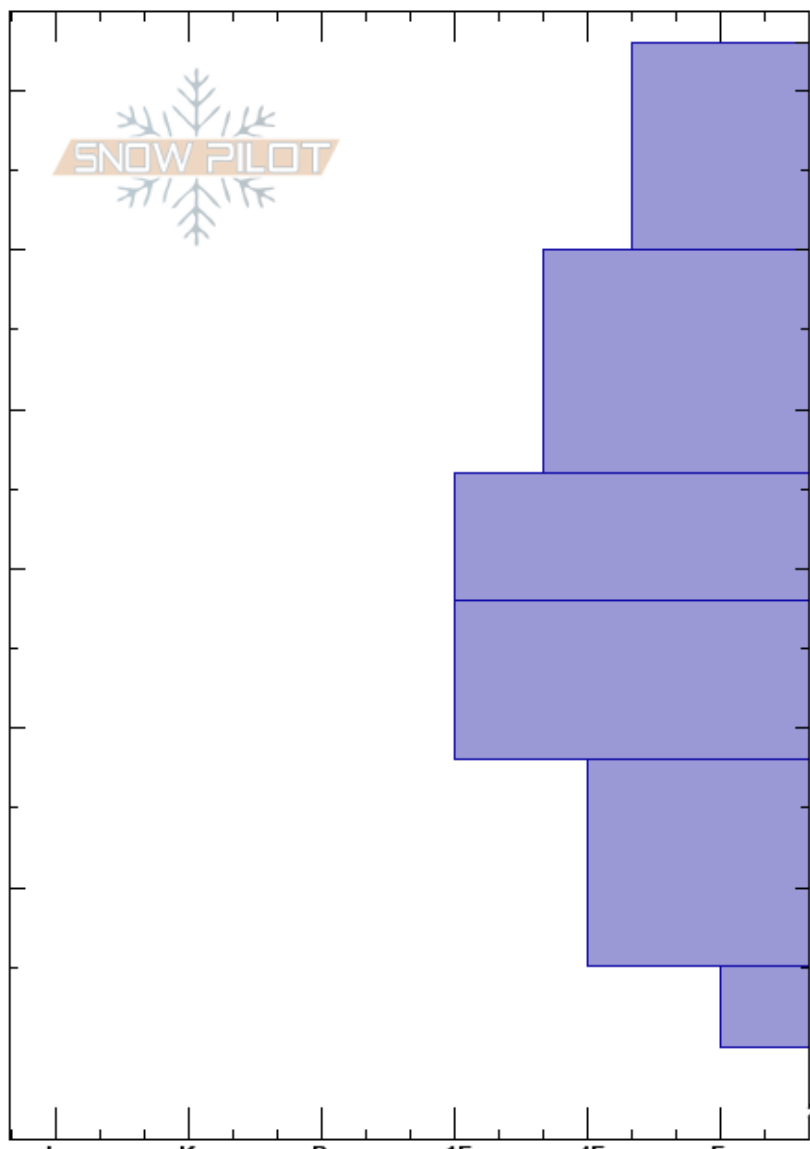

Study Pit #2 K9
 Sangre de Cristo Range
 NM
 Elevation: 3626 m
 Aspect: E
 Specifics:

Peter Hunt
 01/09/2020 - 11:00am
 Co-ord: 36.56189N, -105.44322W
 Slope Angle:
 Wind Loading: previous

Stability:
 Air Temperature:
 Sky Cover:
 Precipitation: S-1
 Wind: W

Layer Notes:
 88-75cm: clusters faceted graupel
 75-70cm: steps up into other layer

Crystal Form	Crystal Size	Moisture	ρ kg/m ³	Stability tests & Layer comments
●	0.5-1	D	0.292	
● (⊖)	1-1.5	D	0.384	
●	0.5-1	D	0.296	
●	1	D	0.312	
□ (⊕)	1.5-2 (4)	D	0.328	← ECTP21 @80cm ← PST43/100 (SF) @80cm w/ steps up ← PST44/100 (SF) @80cm ← PST45.5/100 (SF) @80cm 75-70cm: steps up into other layer
□	1-2			