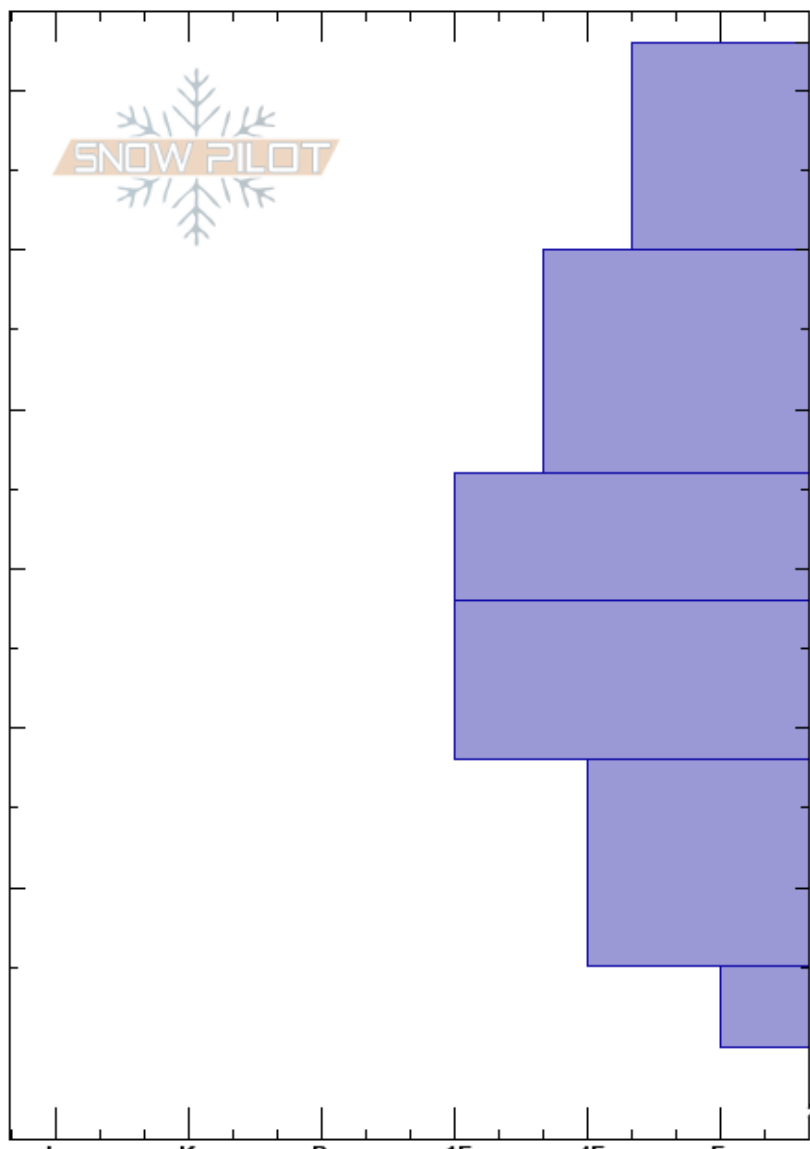

Study Pit #2 K9
 Sangre de Cristo Range
 NM
 Elevation: 3626 m
 Aspect: E
 Specifics:

Peter Hunt
 01/09/2020 - 11:00am
 Co-ord: 36.56189N, -105.44322W
 Slope Angle:
 Wind Loading: previous

Stability:
 Air Temperature:
 Sky Cover:
 Precipitation: S-1
 Wind: W

Layer Notes:
 88-75cm: clusters faceted graupel
 75-70cm: steps up into other layer

Crystal Form Size Moisture ρ kg/m³ Stability tests & Layer comments

Crystal Form	Size	Moisture	ρ kg/m ³
●	0.5-1	D	0.292
● (☐)	1-1.5	D	0.384
●	0.5-1	D	0.296
●	1	D	0.312
☐ (☐)	1.5-2 (4)	D	0.328
☐	1-2		

Stability tests & Layer comments

← ECTP21 @80cm
 ← PST43/100 (SF) @80cm w/ steps up
 ← PST44/100 (SF) @80cm
 ← PST45.5/100 (SF) @80cm
 75-70cm: steps up into other layer

Notes: